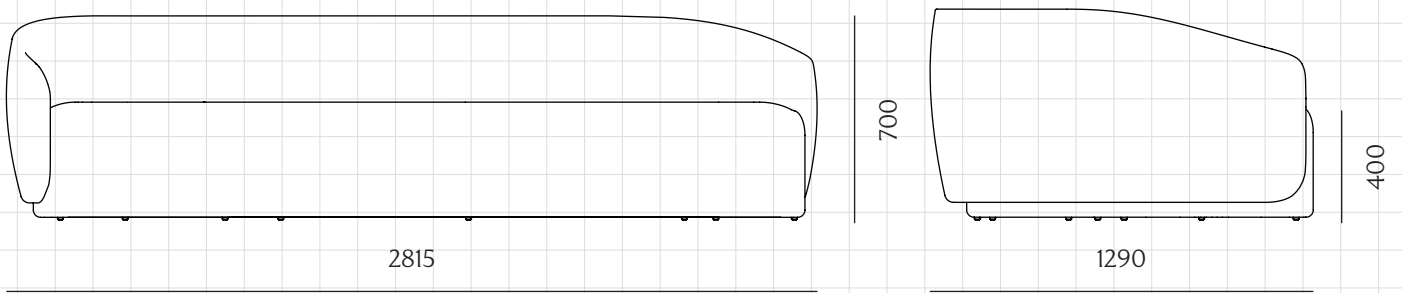

Taylor Sofa Left

CODE
DIMENSIONS

TA-S420-L
W2815 x D1290 x H700mm
Seating height: 400mm

NET WEIGHT
ENVIRONMENT
MATERIALS

80.0 kg
Indoor
Solid wood plywood frame, upholstery
*Please refer to website or contact your local representative for complete material swatches.

SHIPPING

Package	Assembled		
Package Qty	1 pcs/box		
Packaging	Measurement (mm)	Volume (cbm)	Gross Weight (kg)
FCL	W2985 x D1125 x H805	2.70	98.29
LCL/AIR	W3025 x D1165 x H895	3.15	139.24