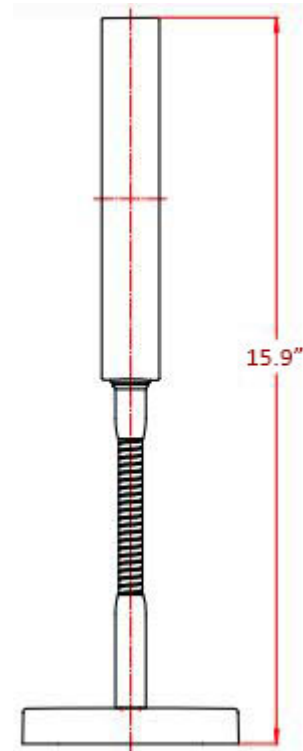

Imago 1095.001.16

Features

- Magnifying Makeup Mirror
- Polished Chrome Finish
- Solid Brass Base
- 7X Magnifying Glass, 3X on Reverse Side
- Free Standing

SKU# | Option:

- Imago 1095.001.16 | Polished Chrome

Finishes:

* WS Bath Collections reserves the right to revise dimensions or information on this sheet without notice

Collection Imago	Model Imago 1095.001.16	Dimensions Metric <i>1 inch = 2.54 cm</i> <i>1 inch = 25.4 mm</i>	 1051 Lea Drive - Collegeville, PA 19426 Tel. 215 513 9400 - Fax 610 831 0215 www.ws bathcollections.com - info@ws bathcollections.com
----------------------------	-------------------------------------	--	---

Product Specs Sheets

Collection
Imago

Model |
Imago 1095.001.16

Dimensions Metric
1 inch = 2.54 cm
1 inch = 25.4 mm

WS[®]
BATH
COLLECTIONS

1051 Lea Drive - Collegeville, PA 19426
Tel. 215 513 9400 - Fax 610 831 0215
www.ws bathcollections.com - info@ws bathcollections.com