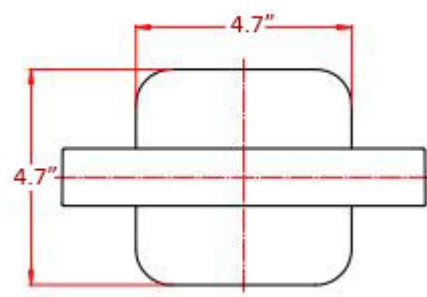

Imago 1095.001.16

Features

- Magnifying Makeup Mirror
- Polished Chrome Finish
- Solid Brass Base
- 7X Magnifying Glass, 3X on Reverse Side
- Free Standing

SKU# | Option:

- Imago 1095.001.16 | Polished Chrome

Finishes:

* WS Bath Collections reserves the right to revise dimensions or information on this sheet without notice

Collection Imago	Model Imago 1095.001.16	Dimensions Metric <i>1 inch = 2.54 cm</i> <i>1 inch = 25.4 mm</i>	 1051 Lea Drive - Collegeville, PA 19426 Tel. 215 513 9400 - Fax 610 831 0215 www.ws bathcollections.com - info@ws bathcollections.com
----------------------------	-------------------------------------	--	---

Product Specs Sheets

Collection
Imago

Model |
Imago 1095.001.16

Dimensions Metric
1 inch = 2.54 cm
1 inch = 25.4 mm

WS[®]
BATH
COLLECTIONS

1051 Lea Drive - Collegeville, PA 19426
Tel. 215 513 9400 - Fax 610 831 0215
www.ws bathcollections.com - info@ws bathcollections.com