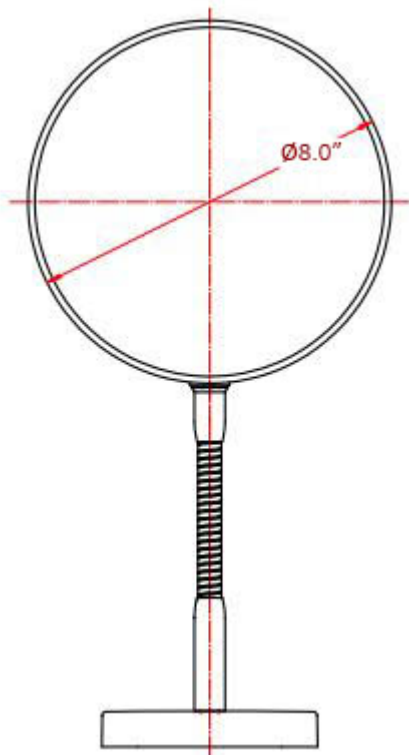

Imago 1095.001.16

Features

- Magnifying Makeup Mirror
- Polished Chrome Finish
- Solid Brass Base
- 7X Magnifying Glass, 3X on Reverse Side
- Free Standing

SKU# | Option:

- Imago 1095.001.16 | Polished Chrome

Finishes:

* WS Bath Collections reserves the right to revise dimensions or information on this sheet without notice

Collection Imago	Model Imago 1095.001.16	Dimensions Metric <i>1 inch = 2.54 cm</i> <i>1 inch = 25.4 mm</i>	 1051 Lea Drive - Collegeville, PA 19426 Tel. 215 513 9400 - Fax 610 831 0215 www.ws bathcollections.com - info@ws bathcollections.com
----------------------------	-------------------------------------	--	---

Product Specs Sheets

Collection
Imago

Model |
Imago 1095.001.16

Dimensions Metric
1 inch = 2.54 cm
1 inch = 25.4 mm

WS[®]
BATH
COLLECTIONS

1051 Lea Drive - Collegeville, PA 19426
Tel. 215 513 9400 - Fax 610 831 0215
www.ws bathcollections.com - info@ws bathcollections.com