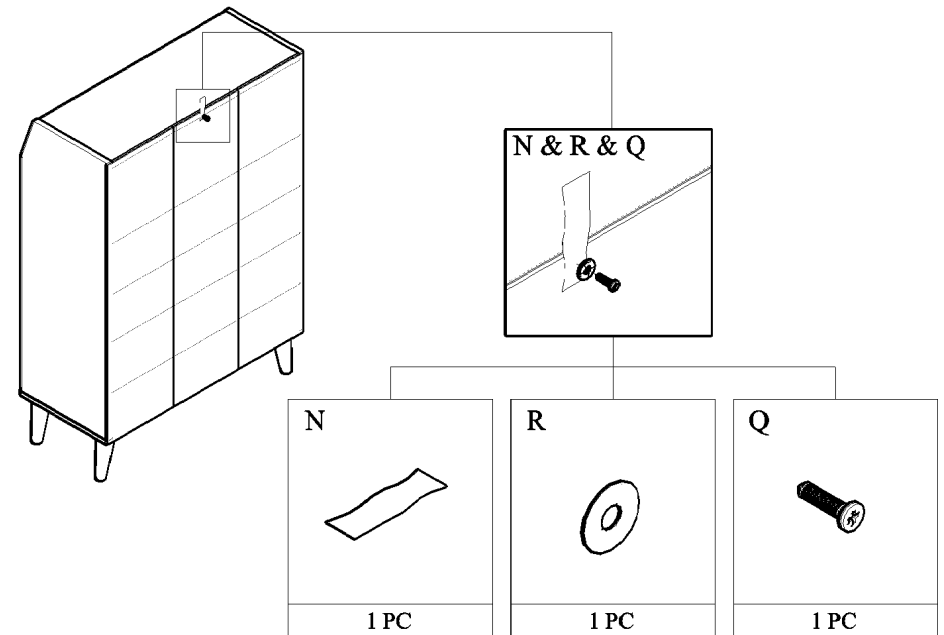

PANEL POSITION

	ACCESSORIES		QUANTITY
A		MINIFIX M5x24MM	4 PCS
B		MINIFIX CASING	4 PCS
C		WOOD DOWEL M8x30MM	12 PCS
D		IRON SHELF SUPPORT	20 PCS
E		SCREW M6x50MM	4 PCS
F		SCREW M4x38MM	8 PCS
G		POWER PIN	42 PCS
H		PVC LEG (148MM) SCREW M3.5x16MM	4 PCS 16 PCS
I		HINGES 7/8" SCREW M3.5x16MM	4 PCS 24 PCS
J		DRAWER SLIDE 12" SCREW M3.5x12MM	1 SET 12 PCS
K		PVC "H" RAIL	2 PCS
L		ALLEN KEY	1 PC
M		RING HANDLE (BLACK)	2 PCS
N		NYLON CABLE (BLACK)	1 PC
O		WALL PLUG	1 PC
P		SCREW M4x28MM	1 PC
Q		WOSE	2 PCS
R		SCREW M3.5x16MM	1 PC

START ASSEMBLY

STEP 1

STEP 2

STEP 3

STEP 4

STEP 5

STEP 6

STEP 7

STEP 8

STEP 9

STEP 10

STEP 12

STEP 11

COMPLETED DRAWER

STEP 13

STEP 14

STEP 15

COMPLETED