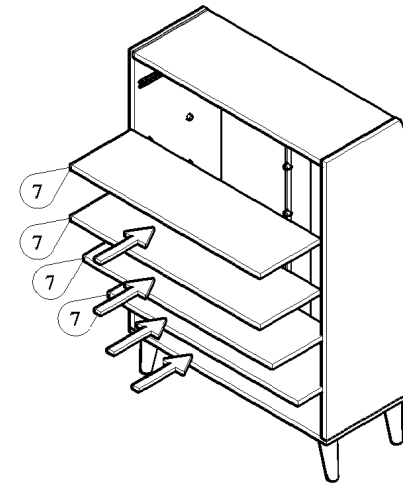

PANEL POSITION

	ACCESSORIES		QUANTITY
A		MINIFIX M5x24MM	4 PCS
B		MINIFIX CASING	4 PCS
C		WOOD DOWEL M8x30MM	12 PCS
D		IRON SHELF SUPPORT	20 PCS
E		SCREW M6x50MM	4 PCS
F		SCREW M4x38MM	8 PCS
G		POWER PIN	42 PCS
H		PVC LEG (148MM) SCREW M3.5x16MM	4 PCS 16 PCS
I		HINGES 7/8" SCREW M3.5x16MM	4 PCS 24 PCS
J		DRAWER SLIDE 12" SCREW M3.5x12MM	1 SET 12 PCS
K		PVC "H" RAIL	2 PCS
L		ALLEN KEY	1 PC
M		RING HANDLE (BLACK)	2 PCS
N		NYLON CABLE (BLACK)	1 PC
O		WALL PLUG	1 PC
P		SCREW M4x28MM	1 PC
Q		WOSE	2 PCS
R		SCREW M3.5x16MM	1 PC

START ASSEMBLY

STEP 1

STEP 2

STEP 3

STEP 4

STEP 5

STEP 6

STEP 7