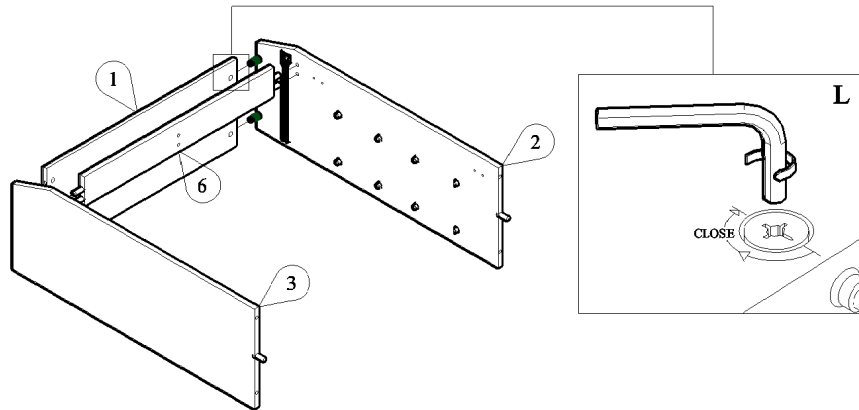

PANEL POSITION

	ACCESSORIES		QUANTITY
A		MINIFIX M5x24MM	4 PCS
B		MINIFIX CASING	4 PCS
C		WOOD DOWEL M8x30MM	12 PCS
D		IRON SHELF SUPPORT	20 PCS
E		SCREW M6x50MM	4 PCS
F		SCREW M4x38MM	8 PCS
G		POWER PIN	42 PCS
H		PVC LEG (148MM) SCREW M3.5x16MM	4 PCS 16 PCS
I		HINGES 7/8" SCREW M3.5x16MM	4 PCS 24 PCS
J		DRAWER SLIDE 12" SCREW M3.5x12MM	1 SET 12 PCS
K		PVC "H" RAIL	2 PCS
L		ALLEN KEY	1 PC
M		RING HANDLE (BLACK)	2 PCS
N		NYLON CABLE (BLACK)	1 PC
O		WALL PLUG	1 PC
P		SCREW M4x28MM	1 PC
Q		WOSE	2 PCS
R		SCREW M3.5x16MM	1 PC

START ASSEMBLY

STEP 1

STEP 2

STEP 3

STEP 4

STEP 5

STEP 6

STEP 7

STEP 8

STEP 9

STEP 10

STEP 12

STEP 11

COMPLETED DRAWER

STEP 13

STEP 14