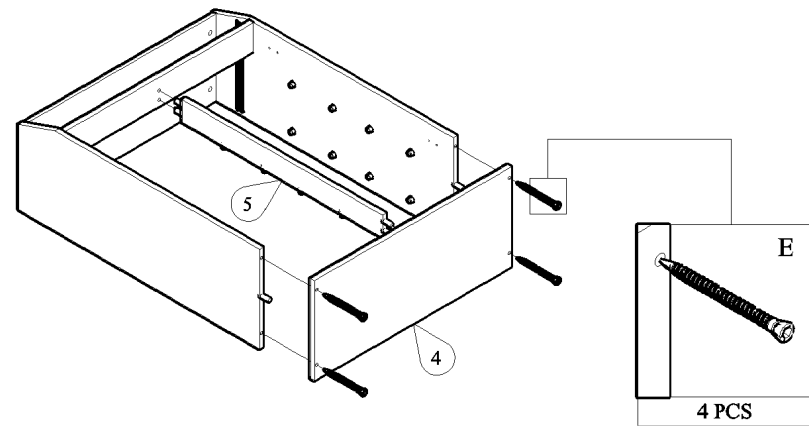

PANEL POSITION

	ACCESSORIES		QUANTITY
A		MINIFIX M5x24MM	4 PCS
B		MINIFIX CASING	4 PCS
C		WOOD DOWEL M8x30MM	12 PCS
D		IRON SHELF SUPPORT	20 PCS
E		SCREW M6x50MM	4 PCS
F		SCREW M4x38MM	8 PCS
G		POWER PIN	42 PCS
H		PVC LEG (148MM) SCREW M3.5x16MM	4 PCS 16 PCS
I		HINGES 7/8" SCREW M3.5x16MM	4 PCS 24 PCS
J		DRAWER SLIDE 12" SCREW M3.5x12MM	1 SET 12 PCS
K		PVC "H" RAIL	2 PCS
L		ALLEN KEY	1 PC
M		RING HANDLE (BLACK)	2 PCS
N		NYLON CABLE (BLACK)	1 PC
O		WALL PLUG	1 PC
P		SCREW M4x28MM	1 PC
Q		WOSE	2 PCS
R		SCREW M3.5x16MM	1 PC

START ASSEMBLY

STEP 1

STEP 2

STEP 3

STEP 4

STEP 5

STEP 6

STEP 7

STEP 8

STEP 9

STEP 10

STEP 12

STEP 11

COMPLETED DRAWER

STEP 13

STEP 14