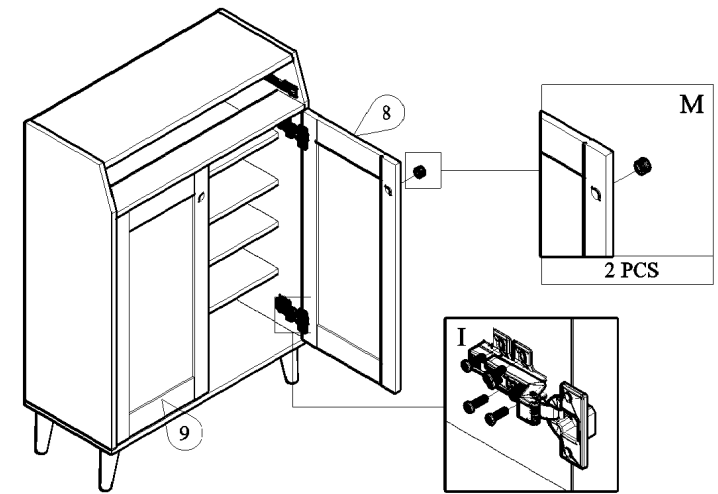

PANEL POSITION

	ACCESSORIES		QUANTITY
A		MINIFIX M5x24MM	4 PCS
B		MINIFIX CASING	4 PCS
C		WOOD DOWEL M8x30MM	12 PCS
D		IRON SHELF SUPPORT	20 PCS
E		SCREW M6x50MM	4 PCS
F		SCREW M4x38MM	8 PCS
G		POWER PIN	42 PCS
H		PVC LEG (148MM) SCREW M3.5x16MM	4 PCS 16 PCS
I		HINGES 7/8" SCREW M3.5x16MM	4 PCS 24 PCS
J		DRAWER SLIDE 12" SCREW M3.5x12MM	1 SET 12 PCS
K		PVC "H" RAIL	2 PCS
L		ALLEN KEY	1 PC
M		RING HANDLE (BLACK)	2 PCS
N		NYLON CABLE (BLACK)	1 PC
O		WALL PLUG	1 PC
P		SCREW M4x28MM	1 PC
Q		WOSE	2 PCS
R		SCREW M3.5x16MM	1 PC

START ASSEMBLY

STEP 1

STEP 2

STEP 3

STEP 4

STEP 5

STEP 6

STEP 7

STEP 8

STEP 9

STEP 10

STEP 12

STEP 11

COMPLETED DRAWER

STEP 13

STEP 14