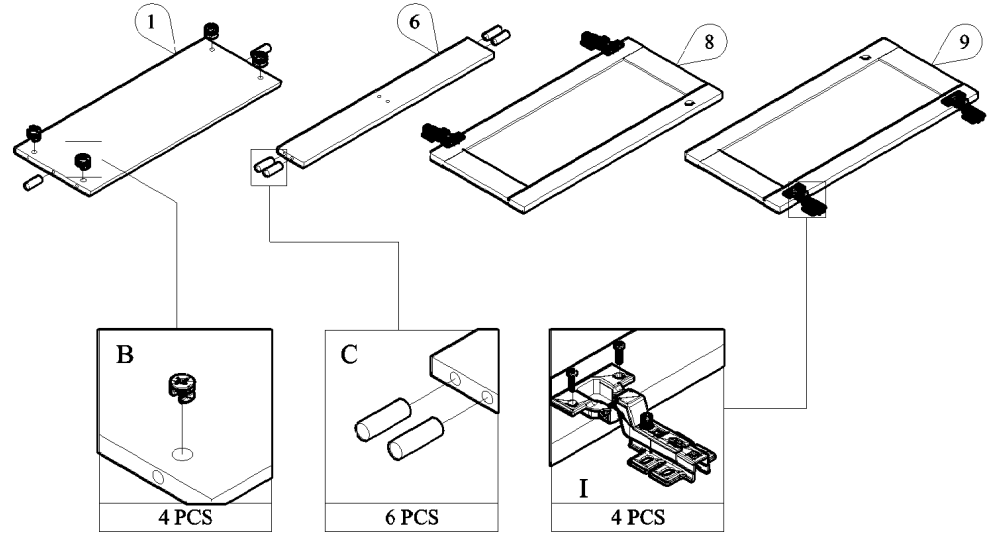

PANEL POSITION

	ACCESSORIES		QUANTITY
A		MINIFIX M5x24MM	4 PCS
B		MINIFIX CASING	4 PCS
C		WOOD DOWEL M8x30MM	12 PCS
D		IRON SHELF SUPPORT	20 PCS
E		SCREW M6x50MM	4 PCS
F		SCREW M4x38MM	8 PCS
G		POWER PIN	42 PCS
H		PVC LEG (148MM) SCREW M3.5x16MM	4 PCS 16 PCS
I		HINGES 7/8" SCREW M3.5x16MM	4 PCS 24 PCS
J		DRAWER SLIDE 12" SCREW M3.5x12MM	1 SET 12 PCS
K		PVC "H" RAIL	2 PCS
L		ALLEN KEY	1 PC
M		RING HANDLE (BLACK)	2 PCS
N		NYLON CABLE (BLACK)	1 PC
O		WALL PLUG	1 PC
P		SCREW M4x28MM	1 PC
Q		WOSE	2 PCS
R		SCREW M3.5x16MM	1 PC

START ASSEMBLY

STEP 1

STEP 2

STEP 3

STEP 4

STEP 5

STEP 6

STEP 7