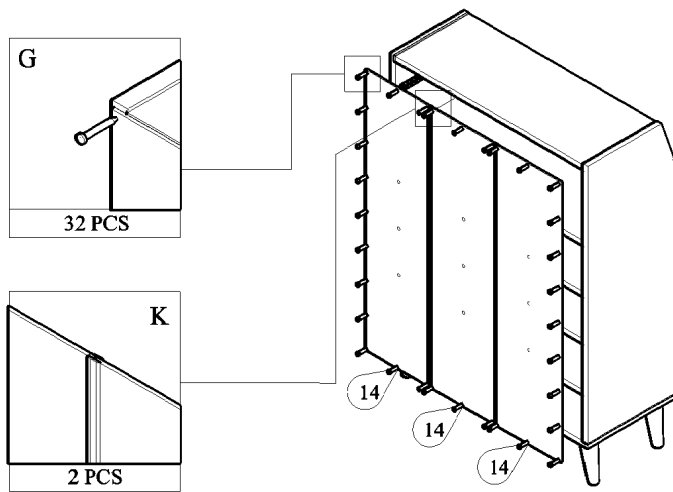

PANEL POSITION

	ACCESSORIES		QUANTITY
A		MINIFIX M5x24MM	4 PCS
B		MINIFIX CASING	4 PCS
C		WOOD DOWEL M8x30MM	12 PCS
D		IRON SHELF SUPPORT	20 PCS
E		SCREW M6x50MM	4 PCS
F		SCREW M4x38MM	8 PCS
G		POWER PIN	42 PCS
H		PVC LEG (148MM) SCREW M3.5x16MM	4 PCS 16 PCS
I		HINGES 7/8" SCREW M3.5x16MM	4 PCS 24 PCS
J		DRAWER SLIDE 12" SCREW M3.5x12MM	1 SET 12 PCS
K		PVC "H" RAIL	2 PCS
L		ALLEN KEY	1 PC
M		RING HANDLE (BLACK)	2 PCS
N		NYLON CABLE (BLACK)	1 PC
O		WALL PLUG	1 PC
P		SCREW M4x28MM	1 PC
Q		WOSE	2 PCS
R		SCREW M3.5x16MM	1 PC

START ASSEMBLY

STEP 1

STEP 2

STEP 3

STEP 4

STEP 5

STEP 6

STEP 7

STEP 8

STEP 9

STEP 10

STEP 12

STEP 11

COMPLETED DRAWER

STEP 13

STEP 14