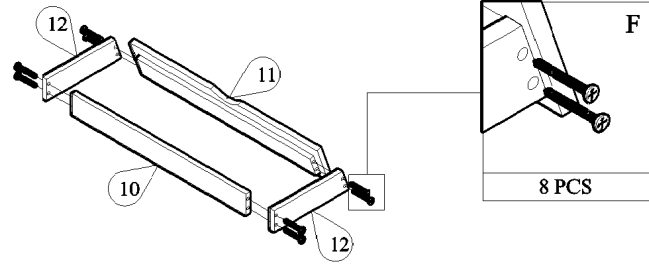

PANEL POSITION

	ACCESSORIES		QUANTITY
A		MINIFIX M5x24MM	4 PCS
B		MINIFIX CASING	4 PCS
C		WOOD DOWEL M8x30MM	12 PCS
D		IRON SHELF SUPPORT	20 PCS
E		SCREW M6x50MM	4 PCS
F		SCREW M4x38MM	8 PCS
G		POWER PIN	42 PCS
H		PVC LEG (148MM) SCREW M3.5x16MM	4 PCS 16 PCS
I		HINGES 7/8" SCREW M3.5x16MM	4 PCS 24 PCS
J		DRAWER SLIDE 12" SCREW M3.5x12MM	1 SET 12 PCS
K		PVC "H" RAIL	2 PCS
L		ALLEN KEY	1 PC
M		RING HANDLE (BLACK)	2 PCS
N		NYLON CABLE (BLACK)	1 PC
O		WALL PLUG	1 PC
P		SCREW M4x28MM	1 PC
Q		WOSE	2 PCS
R		SCREW M3.5x16MM	1 PC

START ASSEMBLY

STEP 1

STEP 2

STEP 3

STEP 4

STEP 5

STEP 6

STEP 7

STEP 8

STEP 9

STEP 10

STEP 12

STEP 11

COMPLETED DRAWER

STEP 13

STEP 14