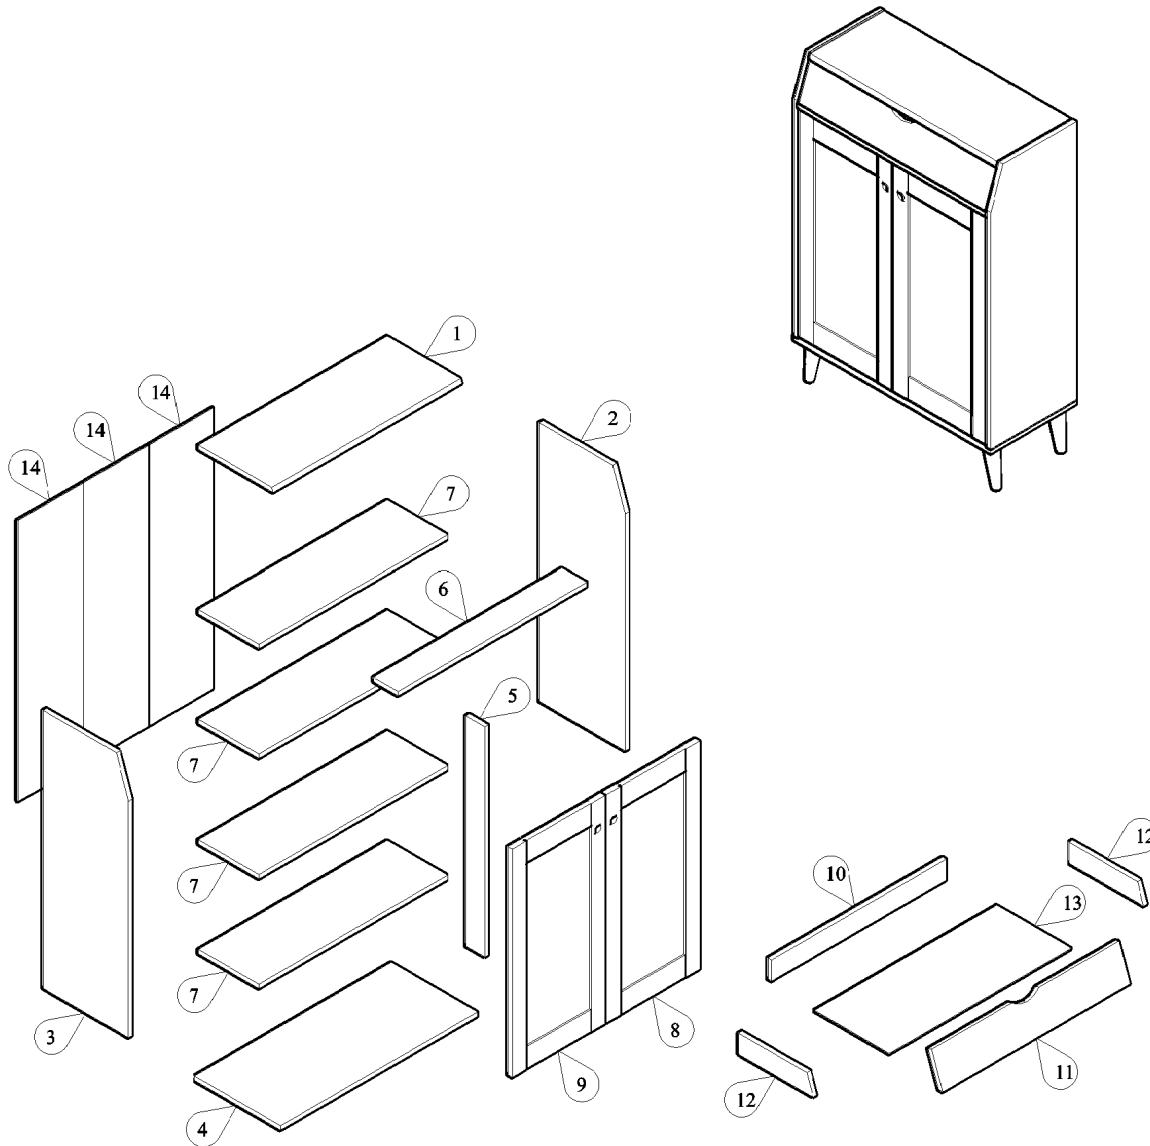

PANEL POSITION

	ACCESSORIES		QUANTITY
A		MINIFIX M5x24MM	4 PCS
B		MINIFIX CASING	4 PCS
C		WOOD DOWEL M8x30MM	12 PCS
D		IRON SHELF SUPPORT	20 PCS
E		SCREW M6x50MM	4 PCS
F		SCREW M4x38MM	8 PCS
G		POWER PIN	42 PCS
H		PVC LEG (148MM) SCREW M3.5x16MM	4 PCS 16 PCS
I		HINGES 7/8" SCREW M3.5x16MM	4 PCS 24 PCS
J		DRAWER SLIDE 12" SCREW M3.5x12MM	1 SET 12 PCS
K		PVC "H" RAIL	2 PCS
L		ALLEN KEY	1 PC
M		RING HANDLE (BLACK)	2 PCS
N		NYLON CABLE (BLACK)	1 PC
O		WALL PLUG	1 PC
P		SCREW M4x28MM	1 PC
Q		WOSE	2 PCS
R		SCREW M3.5x16MM	1 PC

START ASSEMBLY

STEP 1

STEP 2

STEP 3

STEP 4

STEP 5

STEP 6

STEP 7