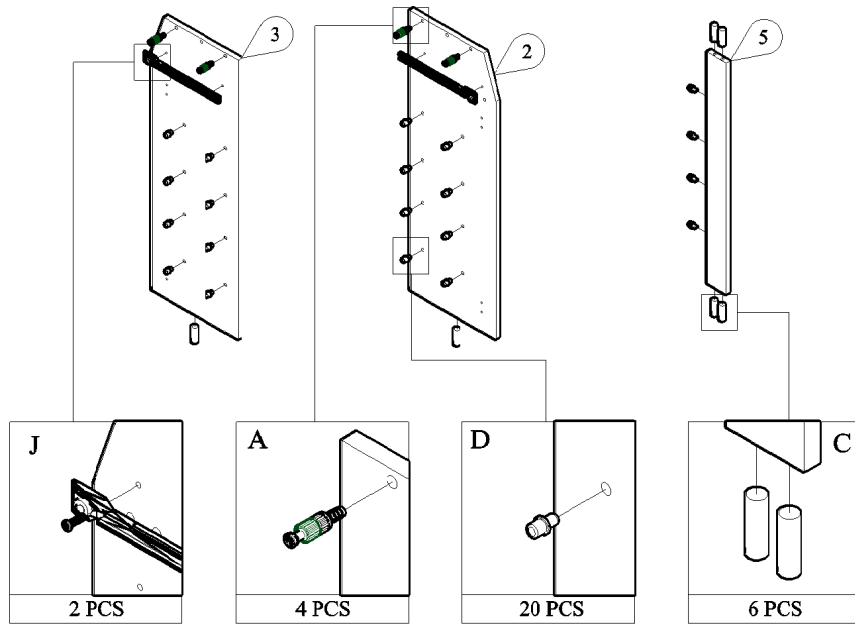

PANEL POSITION

	ACCESSORIES		QUANTITY
A		MINIFIX M5x24MM	4 PCS
B		MINIFIX CASING	4 PCS
C		WOOD DOWEL M8x30MM	12 PCS
D		IRON SHELF SUPPORT	20 PCS
E		SCREW M6x50MM	4 PCS
F		SCREW M4x38MM	8 PCS
G		POWER PIN	42 PCS
H		PVC LEG (148MM) SCREW M3.5x16MM	4 PCS 16 PCS
I		HINGES 7/8" SCREW M3.5x16MM	4 PCS 24 PCS
J		DRAWER SLIDE 12" SCREW M3.5x12MM	1 SET 12 PCS
K		PVC "H" RAIL	2 PCS
L		ALLEN KEY	1 PC
M		RING HANDLE (BLACK)	2 PCS
N		NYLON CABLE (BLACK)	1 PC
O		WALL PLUG	1 PC
P		SCREW M4x28MM	1 PC
Q		WOSE	2 PCS
R		SCREW M3.5x16MM	1 PC

START ASSEMBLY

STEP 1

STEP 2

STEP 3

STEP 4

STEP 5

STEP 6

STEP 7