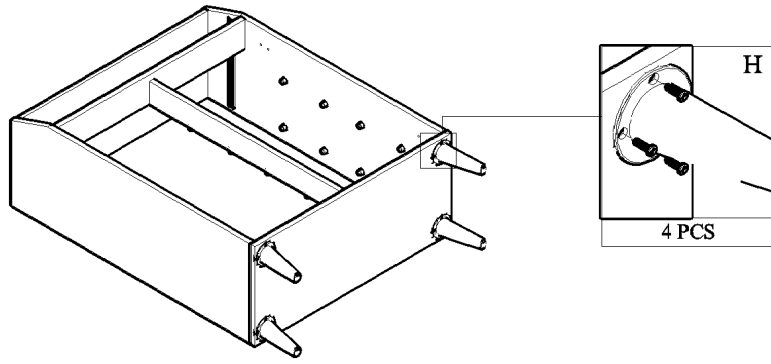

PANEL POSITION

	ACCESSORIES		QUANTITY
A		MINIFIX M5x24MM	4 PCS
B		MINIFIX CASING	4 PCS
C		WOOD DOWEL M8x30MM	12 PCS
D		IRON SHELF SUPPORT	20 PCS
E		SCREW M6x50MM	4 PCS
F		SCREW M4x38MM	8 PCS
G		POWER PIN	42 PCS
H		PVC LEG (148MM) SCREW M3.5x16MM	4 PCS 16 PCS
I		HINGES 7/8" SCREW M3.5x16MM	4 PCS 24 PCS
J		DRAWER SLIDE 12" SCREW M3.5x12MM	1 SET 12 PCS
K		PVC "H" RAIL	2 PCS
L		ALLEN KEY	1 PC
M		RING HANDLE (BLACK)	2 PCS
N		NYLON CABLE (BLACK)	1 PC
O		WALL PLUG	1 PC
P		SCREW M4x28MM	1 PC
Q		WOSE	2 PCS
R		SCREW M3.5x16MM	1 PC

START ASSEMBLY

STEP 1

STEP 2

STEP 3

STEP 4

STEP 5

STEP 6

STEP 7

STEP 8

STEP 9

STEP 10

STEP 12

STEP 11

COMPLETED DRAWER

STEP 13

STEP 14