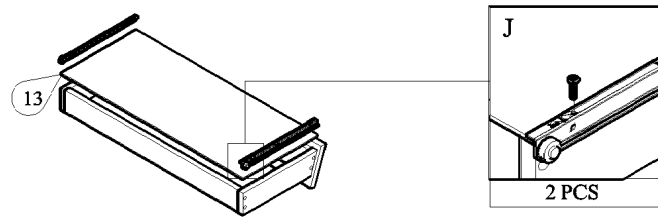

STEP 9

STEP 10

STEP 12

STEP 11

COMPLETED DRAWER

STEP 13