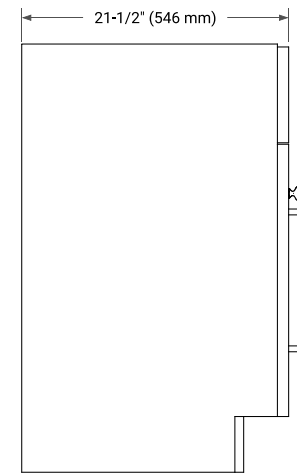

54" SINGLE SINK BASE CABINET

BASE CABINET DIMENSIONS

54" W x 21.5" D x 34.5" H

FEATURES

- Solid wood frame & plywood panels
- Dovetail drawers and joints
- Soft closing doors & drawers

HARDWARE FINISHES*

Brushed Nickel   Satin Brass   Matte Black   Polished Chrome

Hardware comes preinstalled with the illustrated option. Other finishes are available on our online store if you prefer a different one.

AVAILABLE COLORS

White   Grey   Midnight Blue   Black

FRONT VIEW

SIDE VIEW

PLAN VIEW