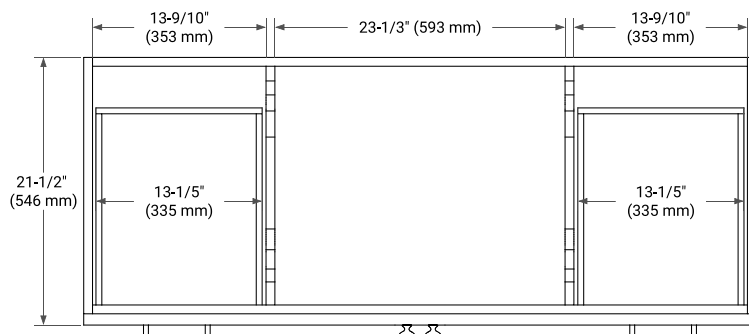

54" SINGLE SINK BASE CABINET

BASE CABINET DIMENSIONS

54" W x 21.5" D x 34.5" H

FEATURES

- Solid wood frame & plywood panels
- Dovetail drawers and joints
- Soft closing doors & drawers

HARDWARE FINISHES*

Brushed Nickel   Satin Brass   Matte Black   Polished Chrome

Hardware comes preinstalled with the illustrated option. Other finishes are available on our online store if you prefer a different one.

AVAILABLE COLORS

White   Grey   Midnight Blue   Black

FRONT VIEW

SIDE VIEW

PLAN VIEW