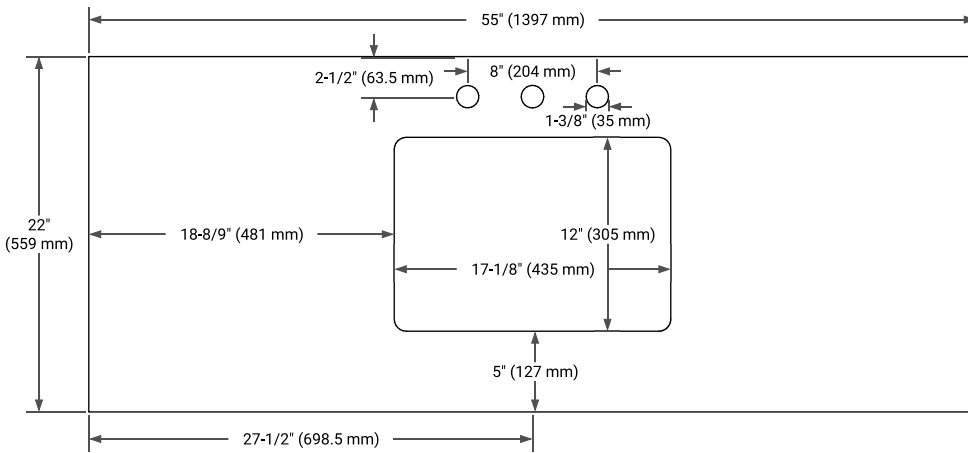

55" SINGLE RECTANGLE SINK COUNTERTOP WITH 0.75 IN. THICKNESS

OVERALL DIMENSIONS

55" W x 22" D x 0.75" H

COUNTERTOP OPTIONS

FEATURES

- Solid countertop with mitered edges & seams
- Undermount white rectangular sink
- Pre-drilled for 8" widespread faucet

INCLUDED

- Countertop
- Matching Backsplash
- Rectangle Sink

COUNTERTOP PLAN VIEW