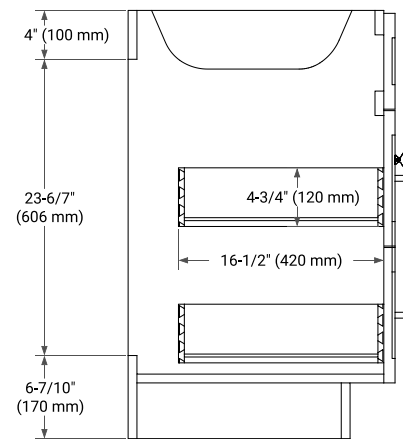

## BASE CABINET DIMENSIONS

54" W x 21.5" D x 34.5" H

## SIDE VIEW

## PLAN VIEW

## OVERALL DIMENSIONS

55" W x 22" D x 0.75" H