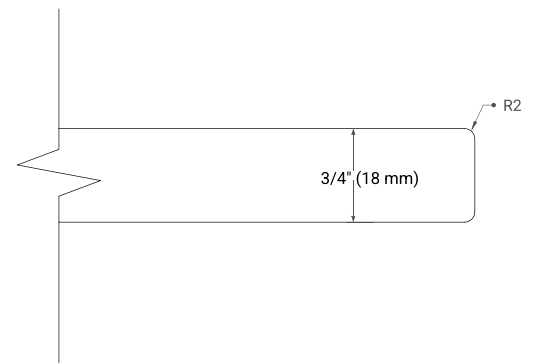

EDGE SIDE VIEW