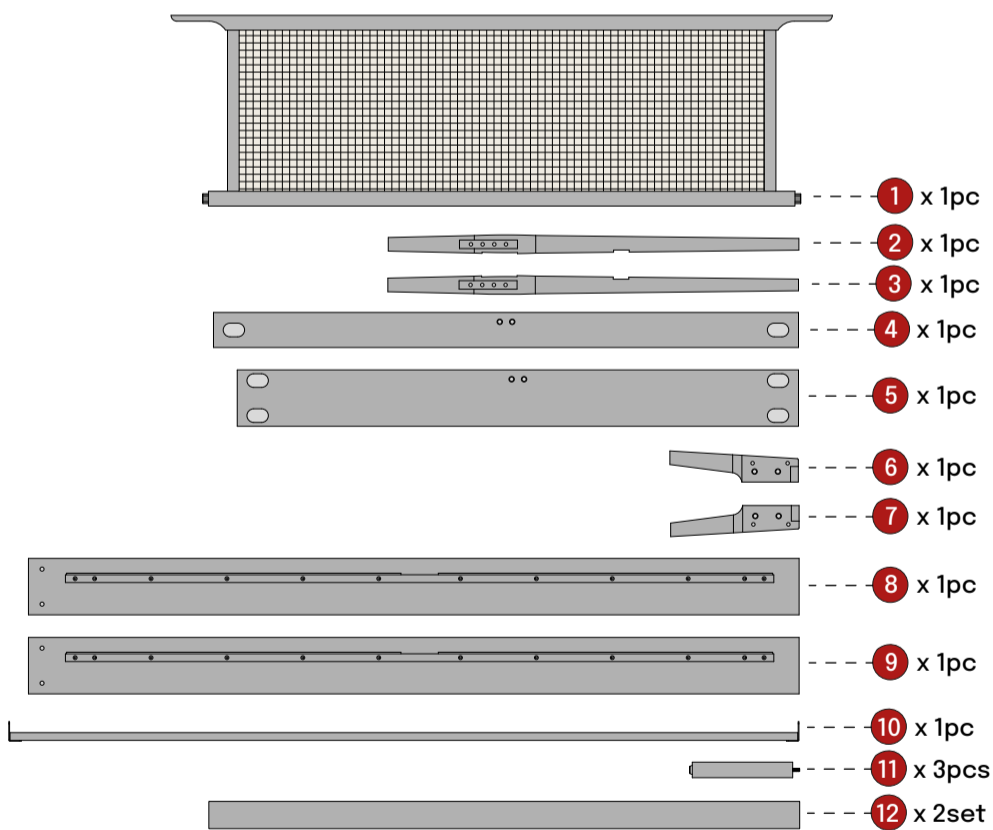

ASSEMBLY INSTRUCTION

RUBY NATURAL CANE KING/QUEEN BED

TEAM ASSEMBLY RECOMMENDED

Components

A		M6*70 Bolt	4
B		M6*40 Screw	2
C		M8*20 Bolt	4
D		M8*35 Bolt	6
E		M8*50 Bolt	6

F		Flat Washer	8
G		Cross Dowel	4
H		Arc Washer	6
I		M4 Allen Key	1
J		M5 Allen Key	1
K		Lock Washer	8