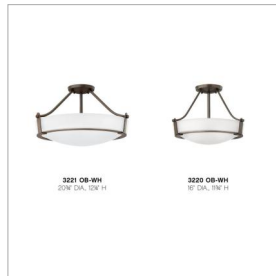

HATHAWAY

3220OB-WH

MEDIUM SEMI-FLUSH MOUNT

Hathaway's striking design features a bold shade held in place by three intersecting, floating arms with unique forged uprights and ring detail for a modern style. Available in Heritage Brass with etched glass, Olde Bronze with etched glass, Olde Bronze with etched amber glass and Antique Nickel with etched glass.

DETAILS	
FINISH:	Olde Bronze
MATERIAL:	Metal
GLASS:	Etched
DIMMABLE:	YES - WITH DIMMABLE LAMP (NOT INCLUDED)

DIMENSIONS	
WIDTH:	16"
HEIGHT:	11.8"
WEIGHT:	9lb

LIGHT SOURCE	
LIGHT SOURCE:	Socketed
WATTAGE:	3-14w Med. LED, 100w Equiv.
VOLTAGE:	120v

MOUNTING	
CANOPY:	5.75" Dia.

SHIPPING	
CARTON LENGTH:	17
CARTON WIDTH:	17
CARTON HEIGHT:	11
CARTON WEIGHT:	12

PRODUCT DETAILS:

- Dry Rated; Suitable for indoor living spaces only
- Merging the best of traditional and modern elements with a sophisticated and streamlined look