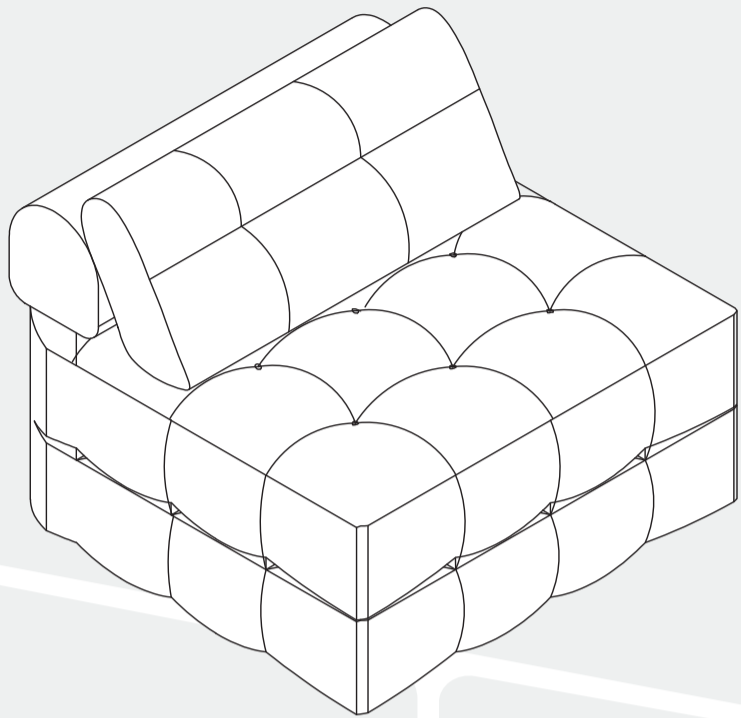

INSTALLATION GUIDE

Folding Sofa Bed

SIZE: S

Thank you for purchasing our Boneless Foam Chair.

To ensure the best experience and extend the service life of your sofa, please follow the care and use instructions below :

Recovery

Gently pat the entire surface of the chair and cushion to help the foam expand evenly.

Allow it to rest in a well-ventilated indoor area for up to 72 hours to fully expand to its complete form and optimal support.