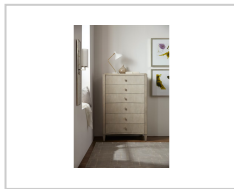

## Hooker Furniture Bedroom Elixir Six-Drawer Drawer Chest

Hooker Furniture  
[www.hookerfurniture.com](http://www.hookerfurniture.com)

**SKU:** 5990-90010-LTWD

**Width:** 38" (96.5 cm)

**Depth:** 21" (53.3 cm)

**Number of Leaves:** 0

**Style:** Modern-Contemporary

**Finish:** Light Wood

**Brand:** Hooker Furniture

**Product Description:** Serene with simplicity, the Elixir Six-Drawer Chest has crisp, clean lines. Character is achieved through textural interest with the gray beige finish applied to lightly sand-blasted walnut veneer for an organic look. For added texture, the knobs are a faux shagreen. The bottom drawer is cedar lined, and there is a drop-in felt liner in the top drawer.