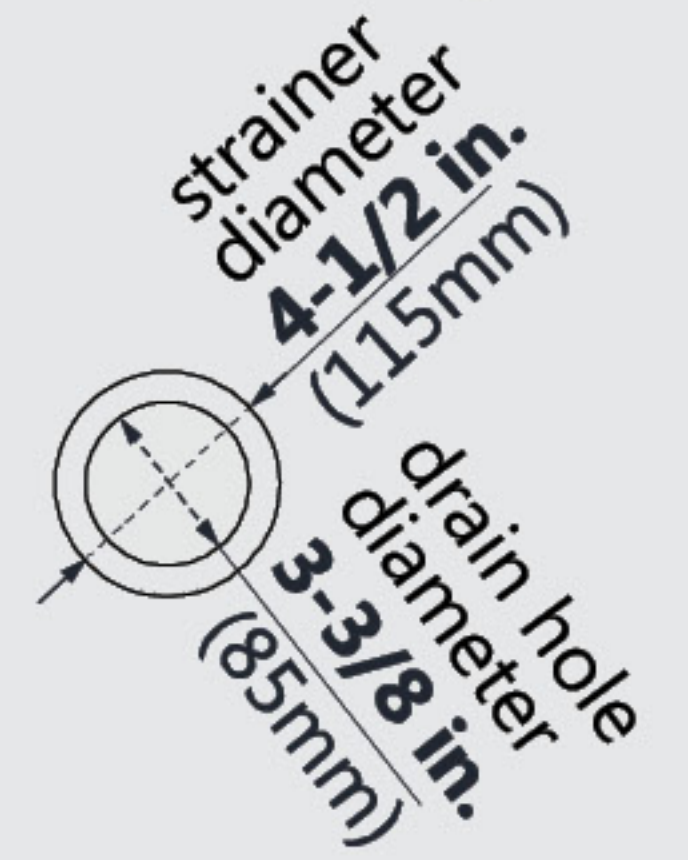

DLT-1132420

SLIMLINE SHOWERBASE

SINGLE THRESHOLD

CENTER DRAIN

Drain Hole Specs

DreamLine reserves the right to update or modify the hardware or materials pictured without prior notice for the purpose of product improvement and customer satisfaction.