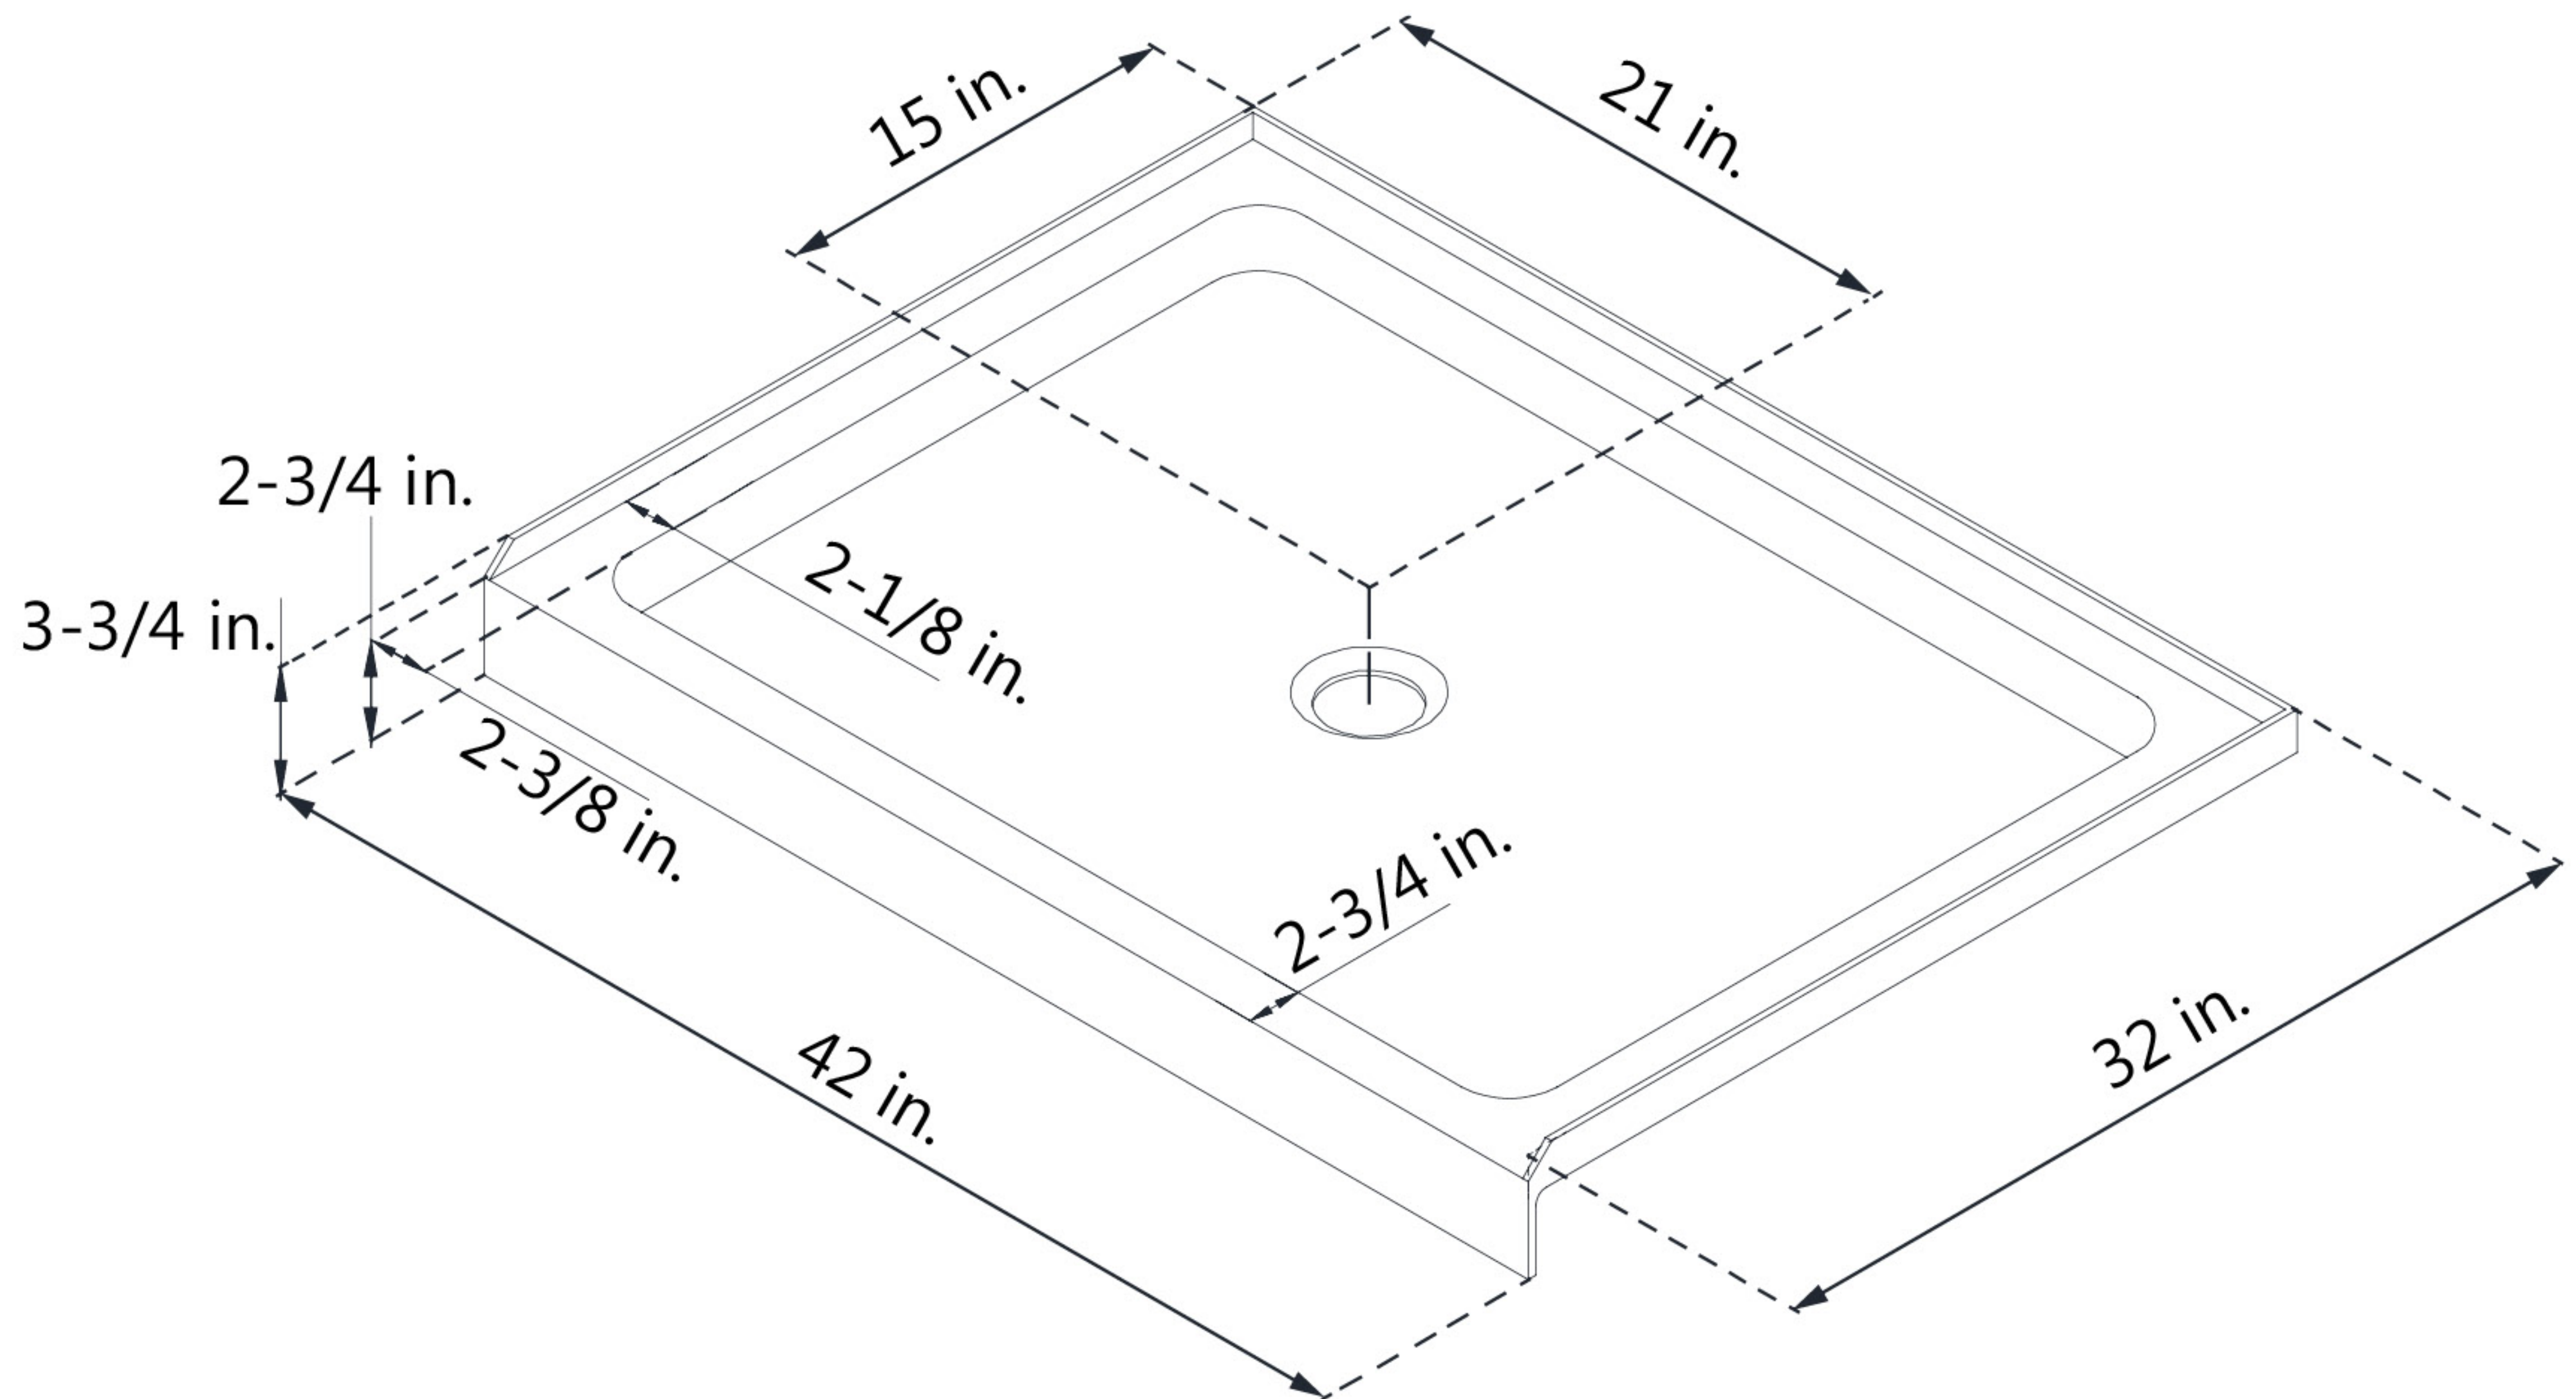

DLT-1132420

SLIMLINE SHOWERBASE

SINGLE THRESHOLD

CENTER DRAIN

Drain Hole Specs

DreamLine reserves the right to update or modify the hardware or materials pictured without prior notice for the purpose of product improvement and customer satisfaction.