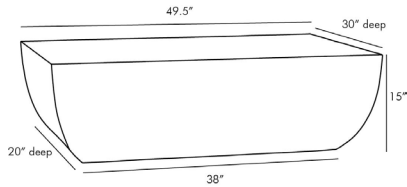

ARTERIOS

CAROLINE COFFEE TABLE

4763

H: 15 IN, W: 49.5 IN, D: 30 IN

Antique Brass

Contract Suitable As Is

Contract Recommendations: Add Coating

Establish an elevated elegance while creating interest in a space with this unique coffee table. Iron sheath is shaped to form the large hollow structure that is rich with smooth curves and sharp angles. The antique brass finish is slightly patinaed imparting a weathered charm to its sleek aesthetic. A functional piece with a bold impact on modern spaces. finish will vary.

APPEARANCE

Material	Iron
Finish	Antique Brass
Finish Will Vary	true
Top Coat/Sealant	false

DIMENSIONS

Foot Print	W: 38 IN, D: 20 IN
------------	--------------------

SHIPPING

Shipping Requirements	TruckShip
Product Weight	68.5 LBS
Gross Weight 1	107 LBS
Shipping Box 1	H: 24 IN, L: 56 IN, W: 36 IN