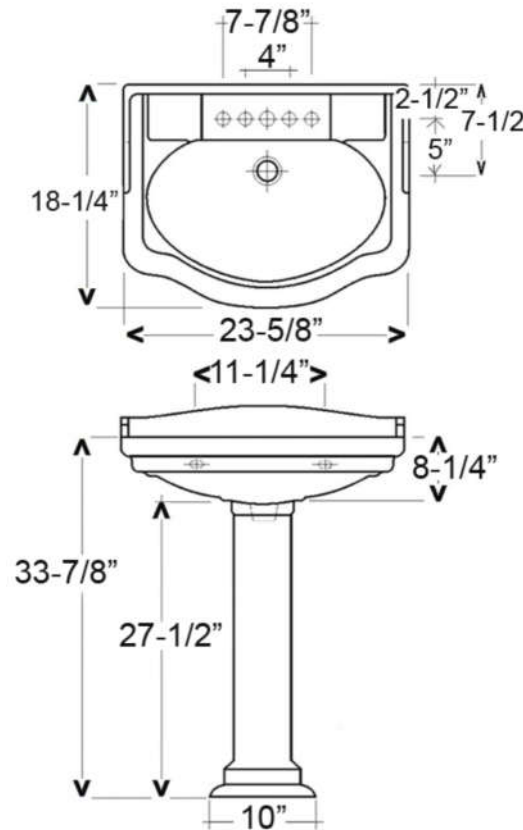

STANFORD 600 PEDESTAL LAVATORY

Cat. No.
3-85X

W: 23-⁵/₈"
D: 18-¹/₄" overall,
17-¹/₄" (w/o backsplash)
H: 35-⁷/₈"
Height to top of sink: 33-⁷/₈"

Column has opening in bottom center:

Front to Back: 3-¹/₂"
Side to Side: 2-¹/₄"

Interior Dimensions:

Basin Interior: 18-⁷/₈" x 11-³/₈"
Basin Depth: 6"
Water depth to overflow: 4-⁷/₈"
Back of basin to center of faucet: 2-¹/₂"
Back of basin to center of drain: 7-¹/₂"
Mount bolts height: 31"
Mount holes cc: 11-¹/₄"
Faucet and spout holes: 1-³/₈"
Flange: 1-⁵/₈"

Features:

- ▶ Made of Vitreous China
- ▶ Available for 4" CC or 8" Widespread
- ▶ Pre-drilled overflow slot
- ▶ Mounting Hardware Included
- ▶ IAPMO approved
- ▶ For ease installation order **Hangers** (pair) or **Bracket** (one)

Colors:

WH White
BQ Bisque

Compliance Certification
Meets or exceeds the following specifications: ASME A112.19.2
2018 and CSA B45.1-18 for ceramic plumbing fixtures.

Dimensions of fixture are nominal and may vary within the range of tolerances established by ASME Standard A112.19.2-2018. Dimensions and specifications subject to change without notice.