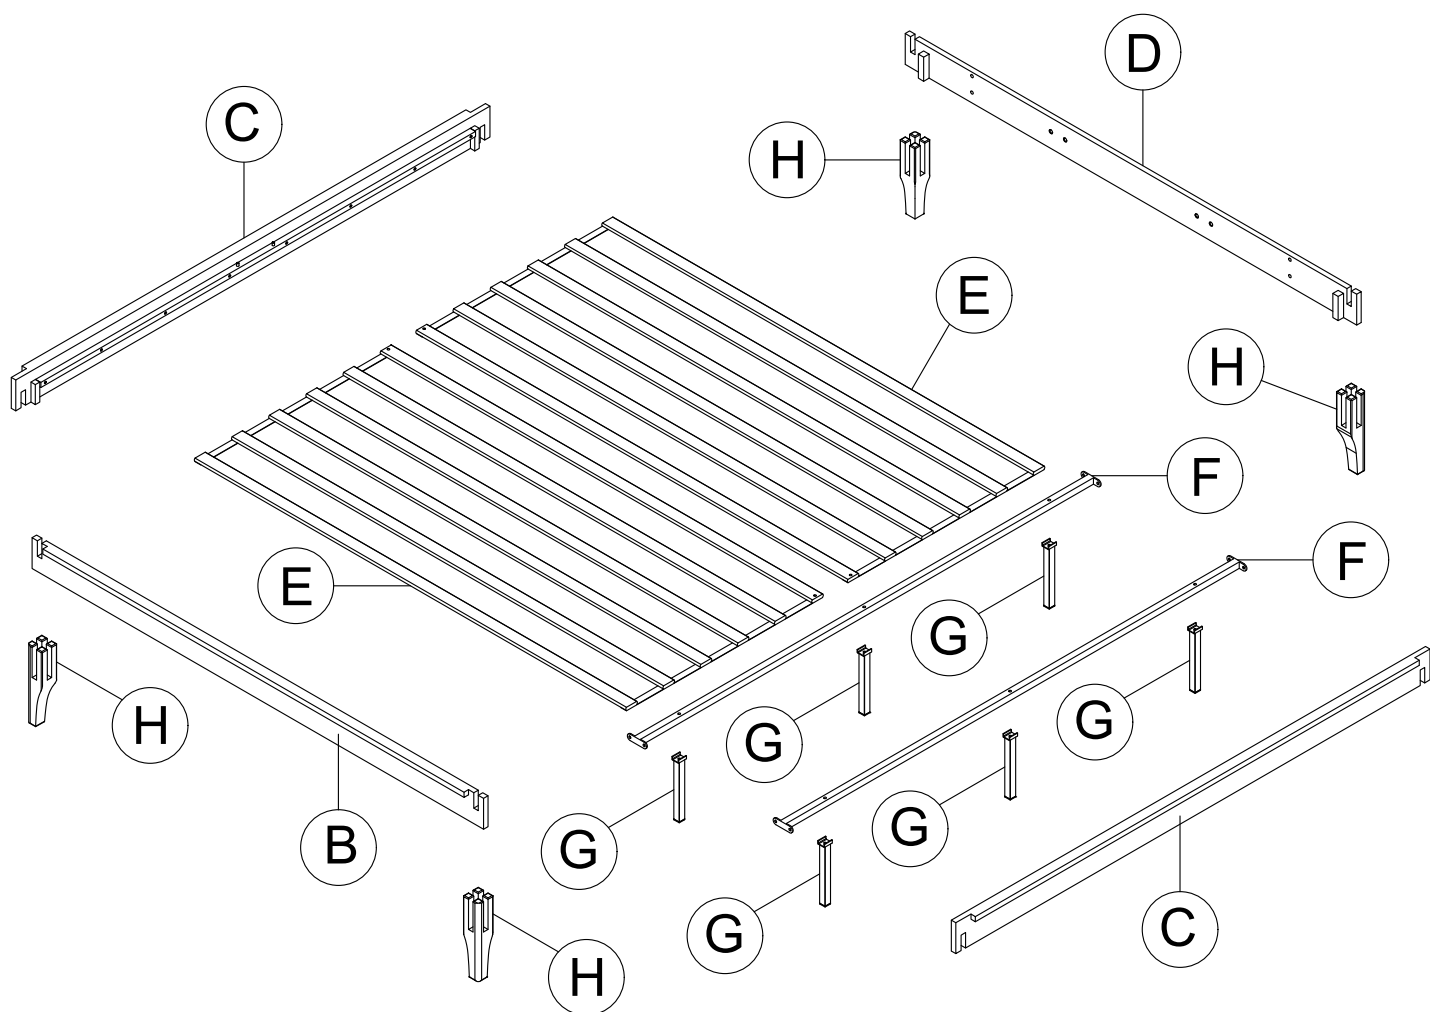

Platform Bed Frame

SKU CODE: 701LQQBD0709

ASSEMBLY INSTRUCTION INSTRUCTIONS DEMONTAGE

Part List & Hardware List (N701LQQBD1029)

<p>B</p>  <p>Front panel-1pc</p>	<p>C</p>  <p>Side rail-2pcs</p>	<p>D</p>  <p>Back panel-1pc</p>	<p>E</p>  <p>Slats-2pcs</p>
<p>F</p>  <p>Center bar-2pcs</p>	<p>G</p>  <p>Metal leg-6pcs</p>	<p>H</p>  <p>Wood leg-4pcs</p>	

Hardware List (N701LQQBD1029)

<p>1</p>  <p>Bolts-6pcs</p>	<p>2</p>  <p>Bolts-8pcs</p>	<p>3</p>  <p>Allen key-1pc</p>
---	---	---

STEP 1:

STEP 2:

STEP 3:

X2

STEP 4:

STEP 5: