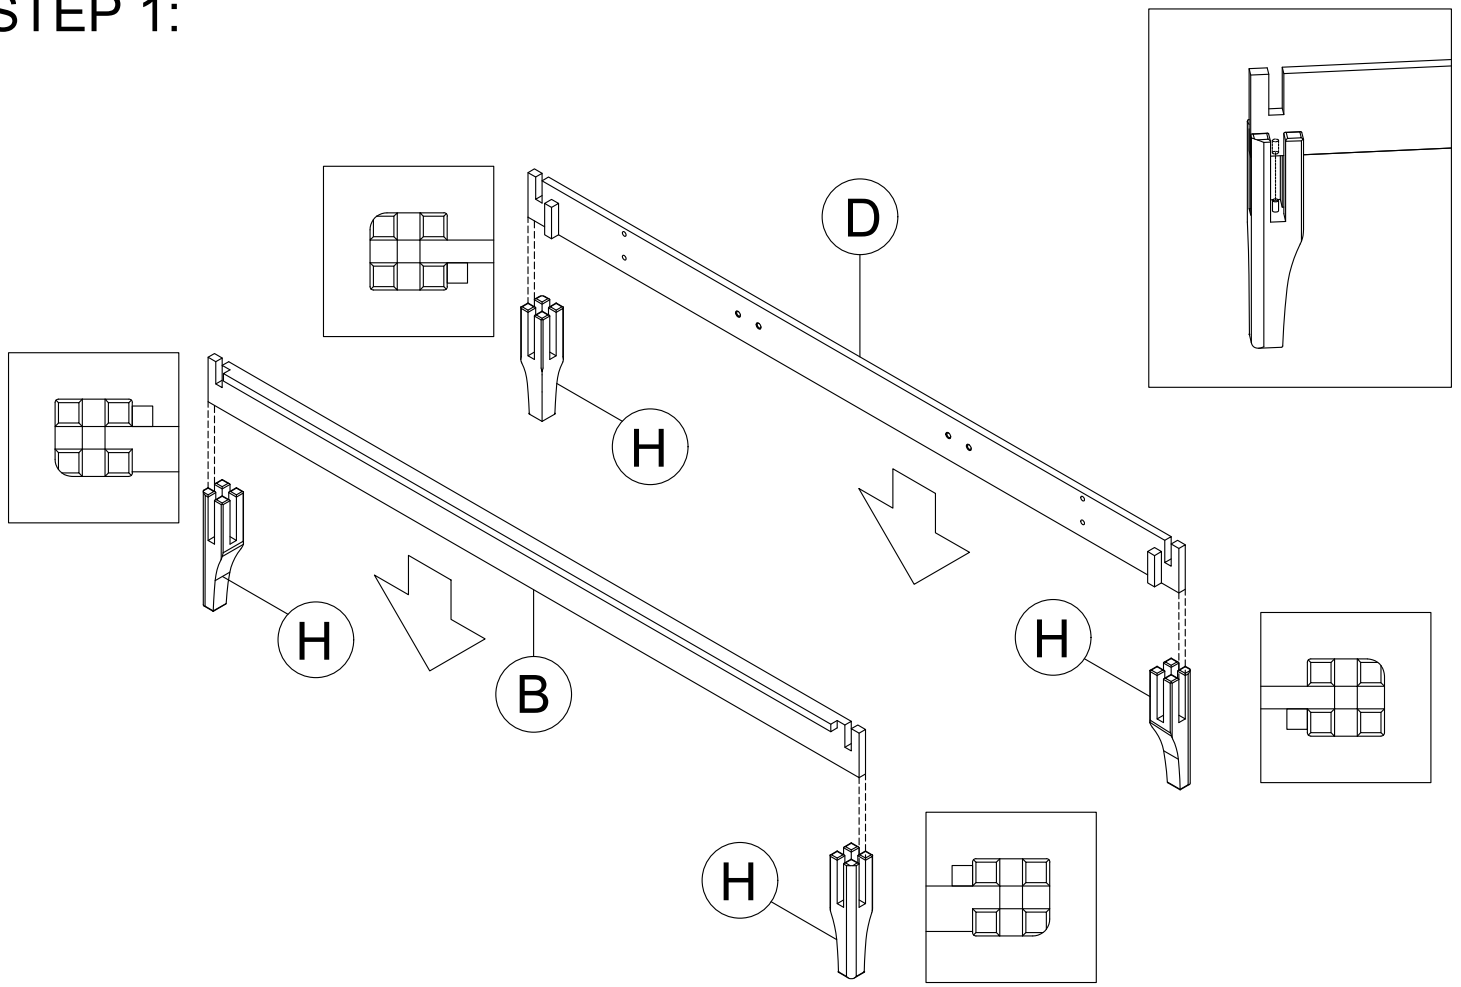

Platform Bed Frame

SKU CODE: 701LQQBD0709

ASSEMBLY INSTRUCTION INSTRUCTIONS DEMONTAGE

Part List & Hardware List (N701LQQBD1029)

<p>B</p>  <p>Front panel-1pc</p>	<p>C</p>  <p>Side rail-2pcs</p>	<p>D</p>  <p>Back panel-1pc</p>	<p>E</p>  <p>Slats-2pcs</p>
<p>F</p>  <p>Center bar-2pcs</p>	<p>G</p>  <p>Metal leg-6pcs</p>	<p>H</p>  <p>Wood leg-4pcs</p>	

Hardware List (N701LQQBD1029)

<p>1</p>  <p>Bolts-6pcs</p>	<p>2</p>  <p>Bolts-8pcs</p>	<p>3</p>  <p>Allen key-1pc</p>
---	---	---

STEP 1:

STEP 2:

STEP 3:

X2

STEP 4:

STEP 5: