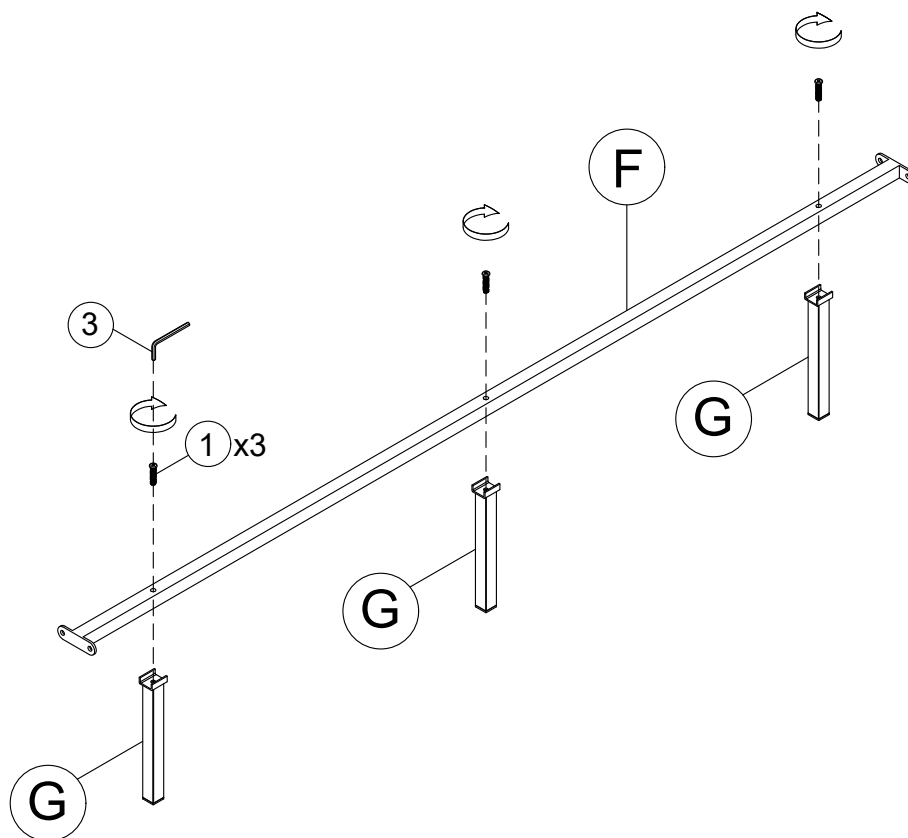

Platform Bed Frame

SKU CODE: 701LQQBD0709

ASSEMBLY INSTRUCTION INSTRUCTIONS DEMONTAGE

Part List & Hardware List (N701LQQBD1029)

<p>B</p>  <p>Front panel-1pc</p>	<p>C</p>  <p>Side rail-2pcs</p>	<p>D</p>  <p>Back panel-1pc</p>	<p>E</p>  <p>Slats-2pcs</p>
<p>F</p>  <p>Center bar-2pcs</p>	<p>G</p>  <p>Metal leg-6pcs</p>	<p>H</p>  <p>Wood leg-4pcs</p>	

Hardware List (N701LQQBD1029)

<p>1</p>  <p>Bolts-6pcs</p>	<p>2</p>  <p>Bolts-8pcs</p>	<p>3</p>  <p>Allen key-1pc</p>
---	---	---

STEP 1:

STEP 2:

STEP 3:

X2

STEP 4:

STEP 5: