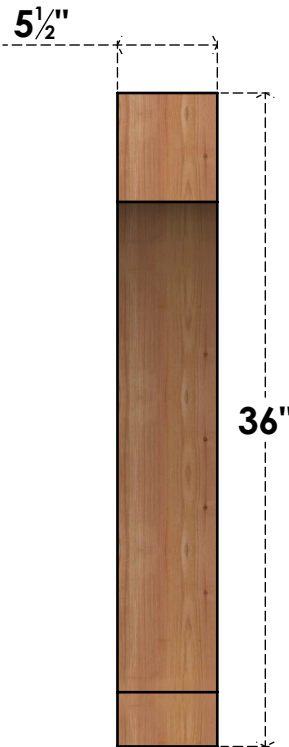

BRC06X30X36IMP00SWR

5 1/2"W X 30"D X 36"H IMPERIAL SMOOTH BRACE, WESTERN RED CEDAR

SIDE

FRONT

EKENA MILLWORK
 2300 WEST MAIN ST.
 CLARKSVILLE, TX 75426
 TOLL FREE: 866-607-0453
 WWW.EKENAMILLWORK.COM

NOTES