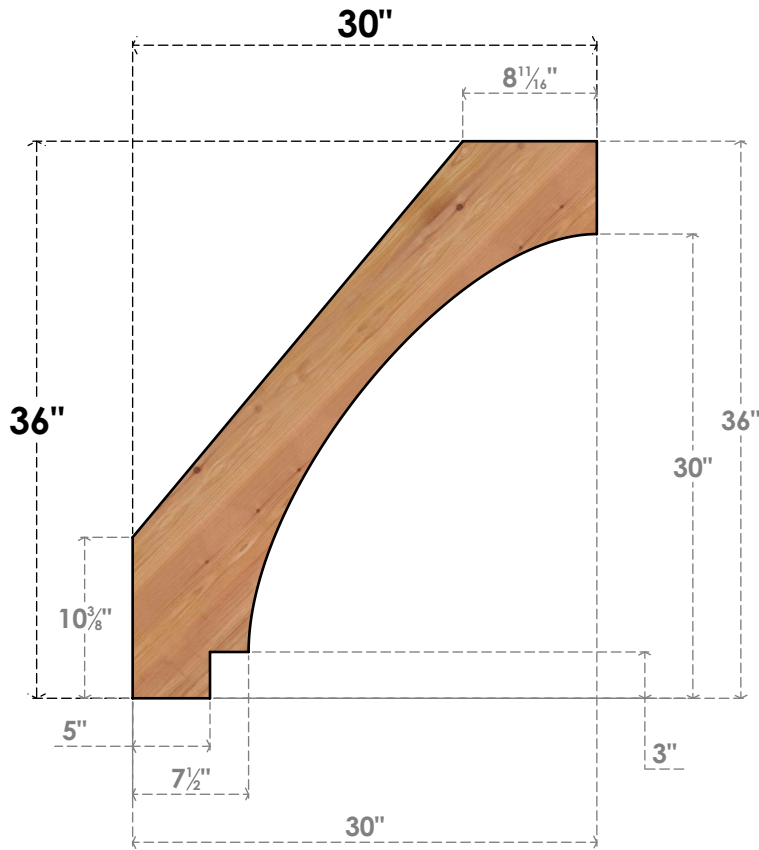

BRC06X30X36IMP00SWR

5 1/2"W X 30"D X 36"H IMPERIAL SMOOTH BRACE, WESTERN RED CEDAR

SIDE

FRONT

EKENA MILLWORK
 2300 WEST MAIN ST.
 CLARKSVILLE, TX 75426
 TOLL FREE: 866-607-0453
 WWW.EKENAMILLWORK.COM

NOTES