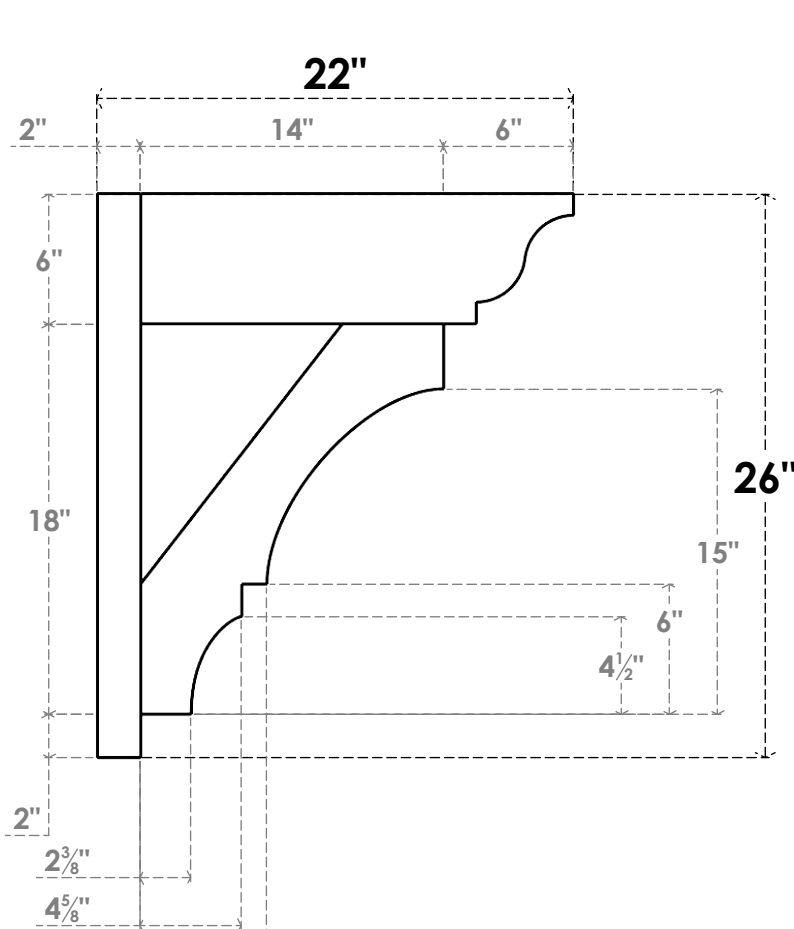

ITEM NUMBER: OUTUROC060X080X22000X26000X060X020X060BOA04RCPR

6"W TOP X 8"W BACK X 22"D X 26"H X 6"T TOP X 2"T BACK TIMBERTHANE ROUGH CEDAR BALBOA FAUX WOOD OPEN OUTLOOKER, TRADITIONAL TOP AND BLOCK BACK, 6"W CLOSED BRACE, PRIMED TAN

SIDE PROFILE

FRONT PROFILE

ISOMETRIC

EKENA MILLWORK
2300 WEST MAIN ST.
CLARKSVILLE, TX 75426
TOLL FREE: 866-607-0453
WWW.EKENAMILLWORK.COM

NOTES

1. INSTALLATION TO BE COMPLETED IN ACCORDANCE WITH MANUFACTURER'S SPECIFICATIONS.
2. DRAWING MAY NOT BE TO SCALE
3. THIS DRAWING IS INTENDED FOR DESIGN AND PLANNING PURPOSES ONLY.
4. ALL INFORMATION CONTAINED HEREIN WAS CURRENT AT THE TIME OF DEVELOPMENT BUT MUST BE REVIEWED AND APPROVED BY THE PRODUCT MANUFACTURER TO BE CONSIDERED ACCURATE.
5. TIMBERTHANE ARCHITECTURAL PRODUCTS ARE MADE FROM HIGH DENSITY URETHANE AND COME FACTORY PRIMED