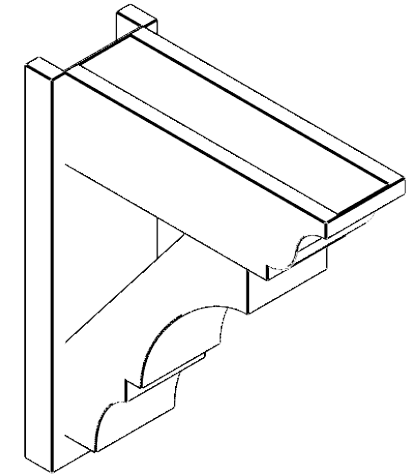

ITEM NUMBER: OUTUROC060X080X22000X26000X060X020X060BOA04RCPR

6"W TOP X 8"W BACK X 22"D X 26"H X 6"T TOP X 2"T BACK TIMBERTHANE ROUGH CEDAR BALBOA FAUX WOOD OPEN OUTLOOKER, TRADITIONAL TOP AND BLOCK BACK, 6"W CLOSED BRACE, PRIMED TAN

SIDE PROFILE

FRONT PROFILE

ISOMETRIC

EKENA MILLWORK
2300 WEST MAIN ST.
CLARKSVILLE, TX 75426
TOLL FREE: 866-607-0453
WWW.EKENAMILLWORK.COM

NOTES

1. INSTALLATION TO BE COMPLETED IN ACCORDANCE WITH MANUFACTURER'S SPECIFICATIONS.
2. DRAWING MAY NOT BE TO SCALE
3. THIS DRAWING IS INTENDED FOR DESIGN AND PLANNING PURPOSES ONLY.
4. ALL INFORMATION CONTAINED HEREIN WAS CURRENT AT THE TIME OF DEVELOPMENT BUT MUST BE REVIEWED AND APPROVED BY THE PRODUCT MANUFACTURER TO BE CONSIDERED ACCURATE.
5. TIMBERTHANE ARCHITECTURAL PRODUCTS ARE MADE FROM HIGH DENSITY URETHANE AND COME FACTORY PRIMED