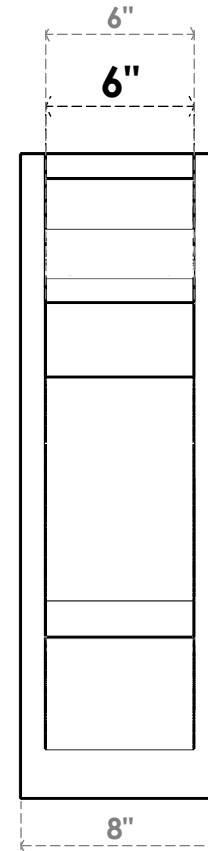

ITEM NUMBER: OUTUROC060X080X22000X26000X060X020X060BOA04RCPR

6"W TOP X 8"W BACK X 22"D X 26"H X 6"T TOP X 2"T BACK TIMBERTHANE ROUGH CEDAR BALBOA FAUX WOOD OPEN OUTLOOKER, TRADITIONAL TOP AND BLOCK BACK, 6"W CLOSED BRACE, PRIMED TAN

SIDE PROFILE

FRONT PROFILE

ISOMETRIC

EKENA MILLWORK
2300 WEST MAIN ST.
CLARKSVILLE, TX 75426
TOLL FREE: 866-607-0453
WWW.EKENAMILLWORK.COM

NOTES

1. INSTALLATION TO BE COMPLETED IN ACCORDANCE WITH MANUFACTURER'S SPECIFICATIONS.
2. DRAWING MAY NOT BE TO SCALE
3. THIS DRAWING IS INTENDED FOR DESIGN AND PLANNING PURPOSES ONLY.
4. ALL INFORMATION CONTAINED HEREIN WAS CURRENT AT THE TIME OF DEVELOPMENT BUT MUST BE REVIEWED AND APPROVED BY THE PRODUCT MANUFACTURER TO BE CONSIDERED ACCURATE.
5. TIMBERTHANE ARCHITECTURAL PRODUCTS ARE MADE FROM HIGH DENSITY URETHANE AND COME FACTORY PRIMED