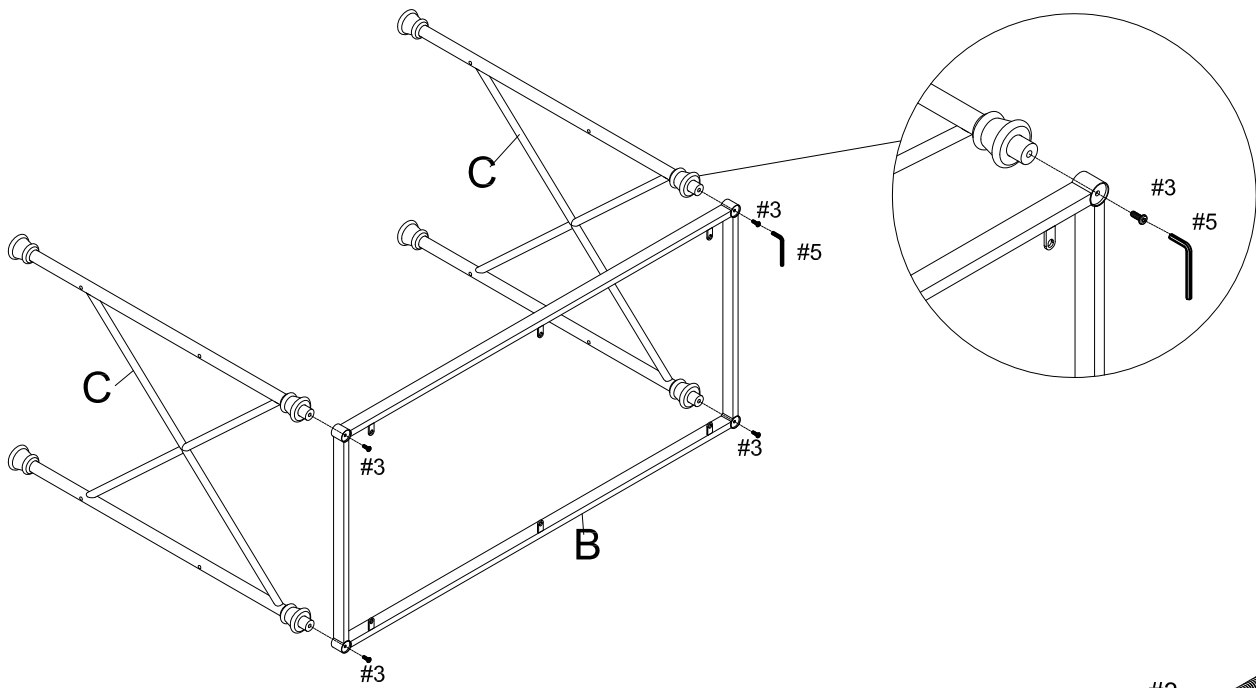

Kitchen Island

PART LIST

<div data-bbox="65 176 124 232" style="border: 1px solid black; padding: 2px; text-align: center;">A</div> 	<div data-bbox="352 176 411 232" style="border: 1px solid black; padding: 2px; text-align: center;">B</div> 	<div data-bbox="639 176 699 232" style="border: 1px solid black; padding: 2px; text-align: center;">C</div> 	<div data-bbox="927 176 986 232" style="border: 1px solid black; padding: 2px; text-align: center;">D</div> 	<div data-bbox="1214 176 1273 232" style="border: 1px solid black; padding: 2px; text-align: center;">E</div> 
<p style="text-align: center;">Marble Top 1 PC</p>	<p style="text-align: center;">Top Frame 1 PC</p>	<p style="text-align: center;">Side Panel 2 PCS</p>	<p style="text-align: center;">Shelf Panel 2 PCS</p>	<p style="text-align: center;">Hand Rail 2 PCS</p>

Step 1. Attach top frame (part B) to side panels (part C) using medium bolts (part #3) and allen wrench (part #5).

Note: Please do not fully tighten bolts at this time.

- #3  x 4
- #5  x 1

Step 2. Attach shelf panels (part D) to side panels (part C) using long bolts (part #4) and allen wrench (part #5).

Note: Please fully tighten all bolts at this time.

- #4  x 8
- #5  x 1

Step 3. Carefully lay marble top (part A) upside down on a flat, soft surface, such as carpet. Attach assembled unit (parts B, C & D) to marble top (part A) using bolts (part #2) and allen wrench (part #5).