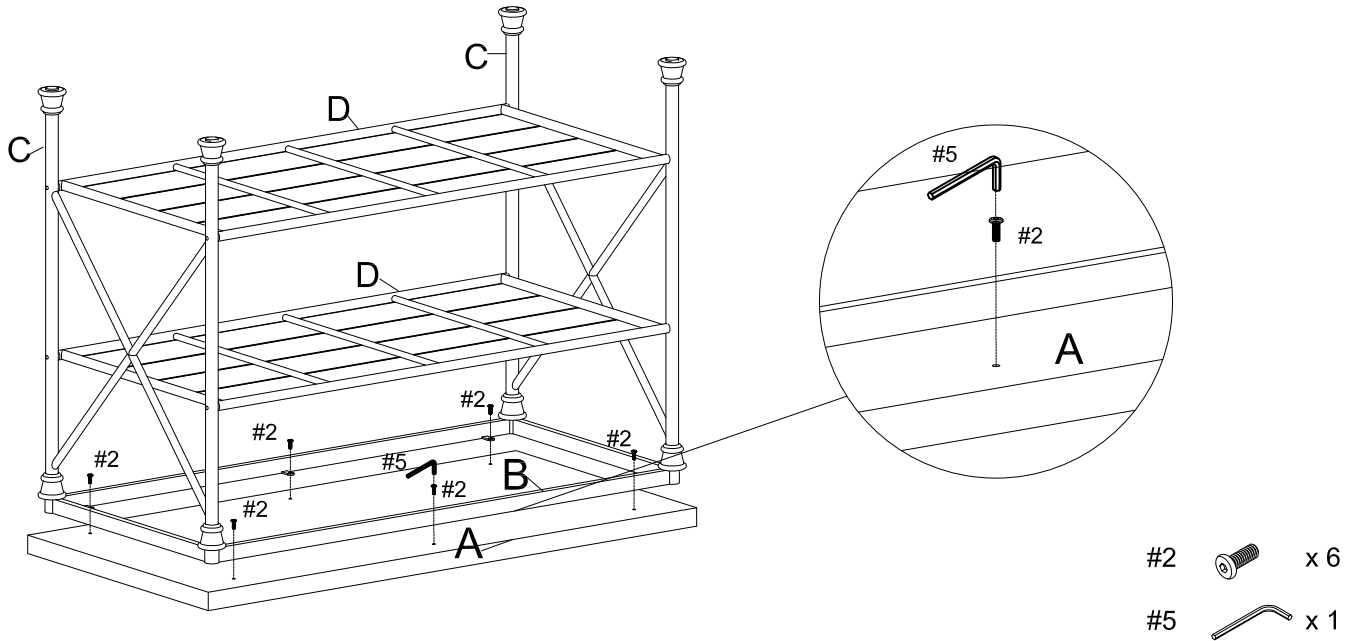

Step 3. Carefully lay marble top (part A) upside down on a flat, soft surface, such as carpet. Attach assembled unit (parts B, C & D) to marble top (part A) using bolts (part #2) and allen wrench (part #5).

Note: Please fully tighten all bolts at this time.