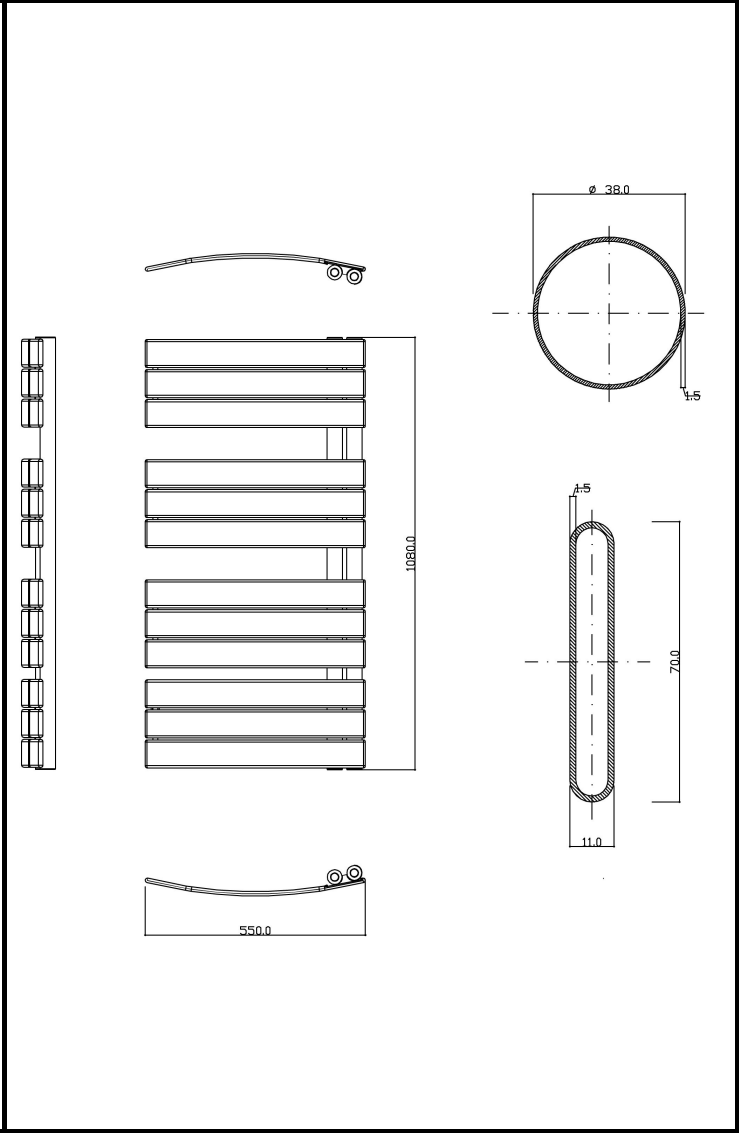

# CUSTOMER DATA SHEET - HEATING

**DESCRIPTION:** Radiator 1080X550

PRODUCT DIMENSIONS				
Height (mm)	Width (mm)	Depth (mm)	Length (mm)	Nett Wgt Kg
1080	550	85		15

PACKAGING DIMENSIONS			
Height (mm)	Width (mm)	Length (mm)	Gross Wgt Kg
70	570	1100	15

PACKAGING DATA			
Box Colour	White Cardboard Shrinkwrapped		
Box Qty	1	Label Colour	White Label
Label Size	100 x 50	Label Qty	2

OUTER BOX DIMENSIONS (If Applicable)			
Height (mm)	Width (mm)	Length (mm)	Gross Wgt Kg

PRODUCT DETAILS	
Contry of Origin	Italy
Fitting Instruction	Yes
RAL No	N/A
Heat Element Wattage	N/A
BTU @ 50 Degrees	901
Thermal Output @ 50 Degrees	264W
Pipe Centres	50mm
Volume	
Wall to Ctr of Tappings	N/A
Duel Fuel	N/A