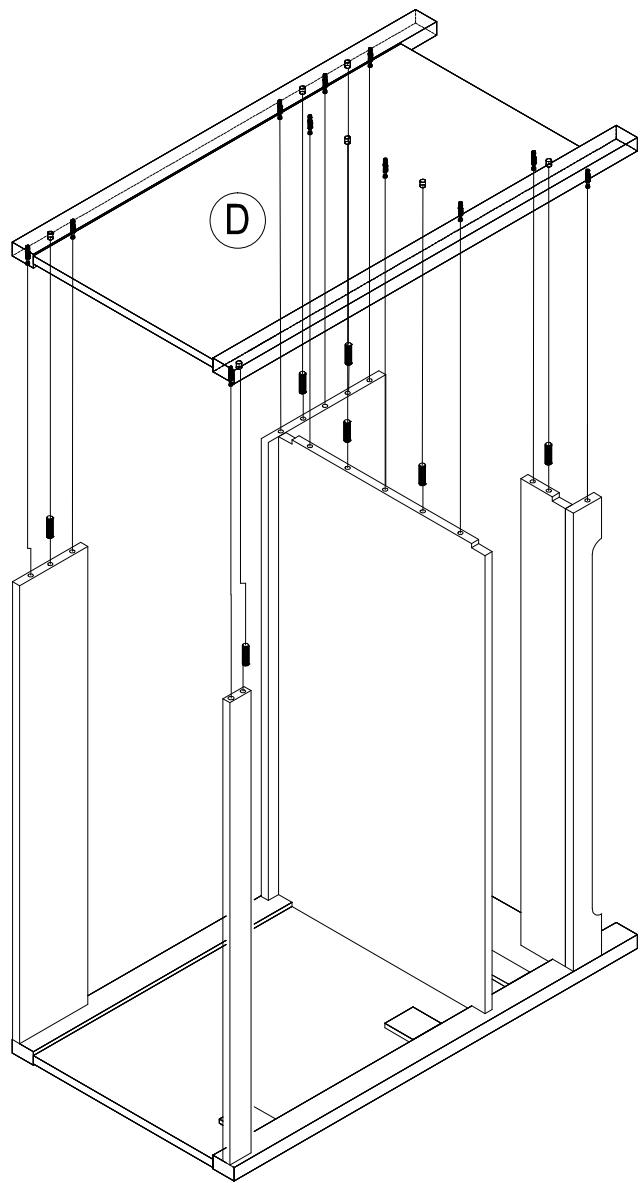

STEP 4

① Ø8*30mm
WOOD DOWELS
7 pcs

③ Ø15*9mm
CAMLOCK
5 pcs