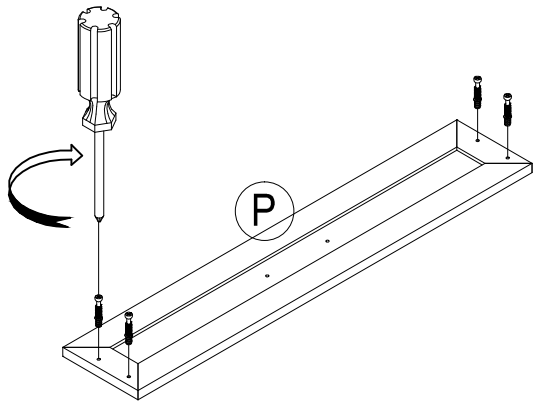

5

#3.5*15
SCREW
24 pcs

7

Ø35
Euro Hinge
4 pcs

STEP 7

2

Ø6*34mm
CAMBOLT
4 pcs

STEP 8

4

#4*28mm
SCREW
4 pcs

STEP 9

STEP 10

3

Ø15*9mm
CAMLOCK
4 pcs

STEP 11

NOTE : Drawers are removable

STEP 12

6

20x18x14mm
Shelf Pin
4 pcs

STEP 13

④ #4*28mm
SCREW
4pcs

NOTE : Shelf is adjustable

STEP 14

⑫ #3.5*12mm
SCREW
4pcs