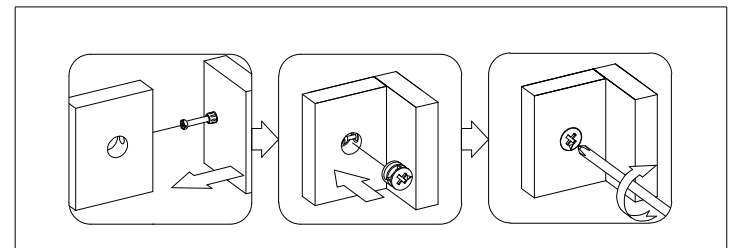

① $\text{\O}8*30\text{mm}$
WOOD DOWELS
2 pcs

② $\text{\O}6*34\text{mm}$
CAMBOLT
3 pcs

③ $\text{\O}15*9\text{mm}$
CAMLOCK
3 pcs