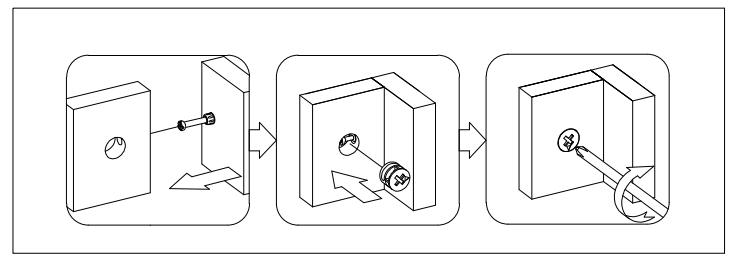

TOOLS REQUIRED (Not Included)

Silicone
Sealant

Level

Phillips
Screwdriver

Clean rag

INSTALLATION

STEP 1

① Ø8*30mm
WOOD DOWELS
7 pcs

② Ø6*34mm
CAMBOLT
22 pcs

STEP 2

②

① $\text{\O}8*30\text{mm}$
WOOD DOWELS
2 pcs

② $\text{\O}6*34\text{mm}$
CAMBOLT
3 pcs

③ $\text{\O}15*9\text{mm}$
CAMLOCK
3 pcs

STEP 3

3