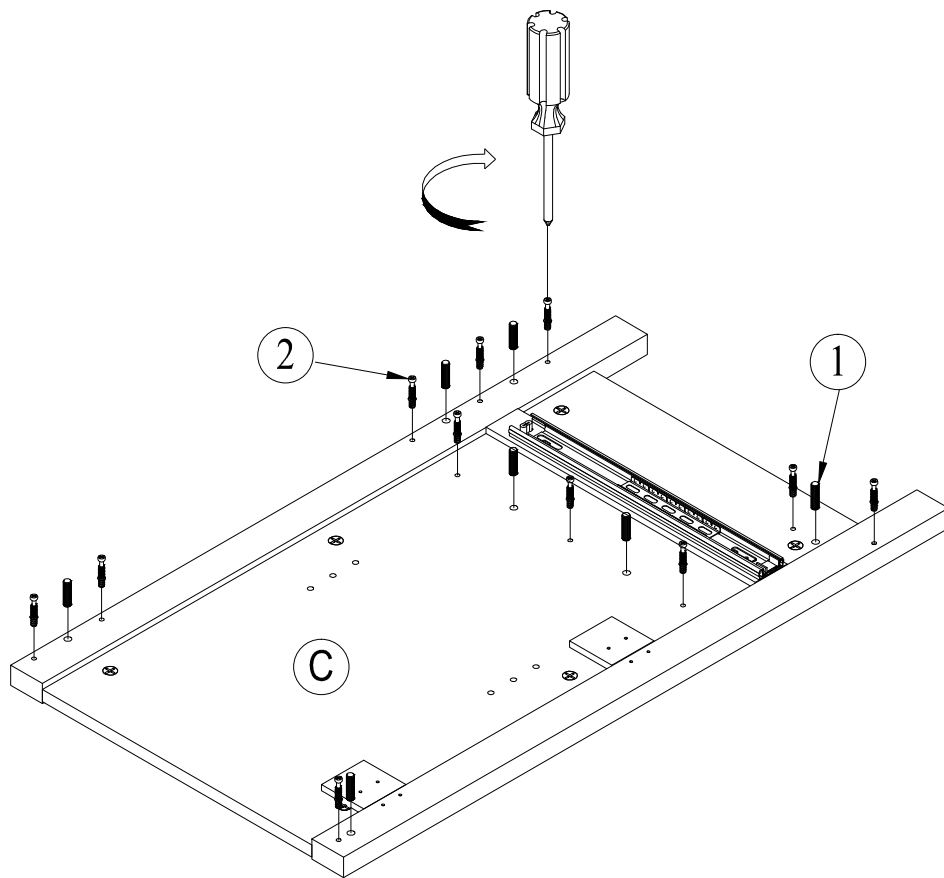

PARTS LIST

HARDWARE LIST

ITEM	DESCRIPTION	QTY	ITEM	DESCRIPTION	QTY
①	Ø8*30mm WOOD DOWELS 	16 pcs	⑦	Ø35 Euro Hinge 	4 pcs
②	Ø6*34mm CAMBOLT 	29 pcs	⑧	L150mm Handle 	1 pcs
③	Ø15*9mm CAMLOCK 	29 pcs	⑨	L37mm Handle 	2 pcs
④	#4*28mm SCREW 	8 pcs	⑩	5/32"*25mm Bolt 	2 pcs
⑤	#3.5*15 SCREW 	24 pcs	⑪	5/32"*12mm Bolt 	2 pcs
⑥	20x18x14mm Shelf Pin 	4 pcs	⑫	#3.5*12mm SCREW 	4 pcs

TOOLS REQUIRED (Not Included)

Silicone
Sealant

Level

Phillips
Screwdriver

Clean rag

INSTALLATION

STEP 1

① Ø8*30mm
WOOD DOWELS
7 pcs

② Ø6*34mm
CAMBOLT
22 pcs

STEP 2

②

① $\text{\O}8*30\text{mm}$
WOOD DOWELS
2 pcs

② $\text{\O}6*34\text{mm}$
CAMBOLT
3 pcs

③ $\text{\O}15*9\text{mm}$
CAMLOCK
3 pcs

STEP 3

3