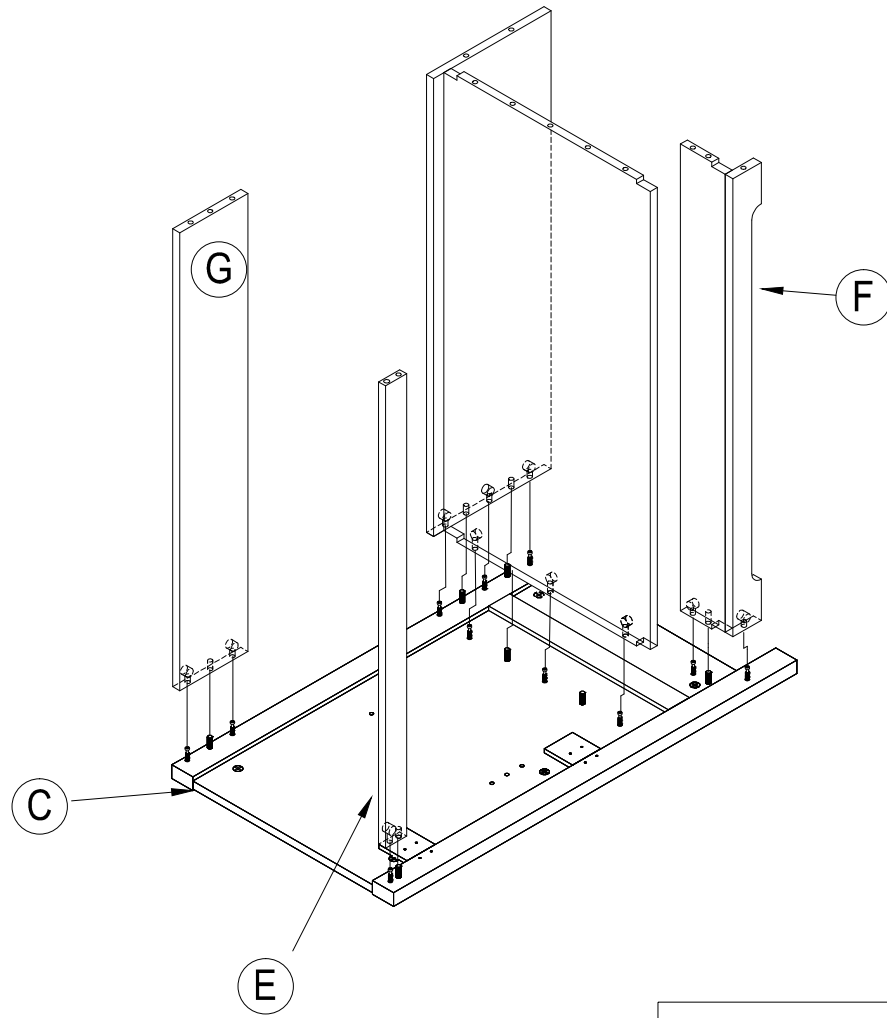

PARTS LIST

HARDWARE LIST

ITEM	DESCRIPTION	QTY	ITEM	DESCRIPTION	QTY
①	Ø8*30mm WOOD DOWELS 	16 pcs	⑦	Ø35 Euro Hinge 	4 pcs
②	Ø6*34mm CAMBOLT 	29 pcs	⑧	L150mm Handle 	1 pcs
③	Ø15*9mm CAMLOCK 	29 pcs	⑨	L37mm Handle 	2 pcs
④	#4*28mm SCREW 	8 pcs	⑩	5/32"*25mm Bolt 	2 pcs
⑤	#3.5*15 SCREW 	24 pcs	⑪	5/32"*12mm Bolt 	2 pcs
⑥	20x18x14mm Shelf Pin 	4 pcs	⑫	#3.5*12mm SCREW 	4 pcs

② Ø6*34mm
CAMBOLT
22 pcs

STEP 2

②

① $\text{\O}8*30\text{mm}$
WOOD DOWELS
2 pcs

② $\text{\O}6*34\text{mm}$
CAMBOLT
3 pcs

③ $\text{\O}15*9\text{mm}$
CAMLOCK
3 pcs

STEP 3

3

Ø15*9mm
CAMLOCK
11 pcs

STEP 4

① Ø8*30mm
WOOD DOWELS
7 pcs

③ Ø15*9mm
CAMLOCK
5 pcs

STEP 5

3

Ø15*9mm
CAMLOCK
6 pcs

STEP 6