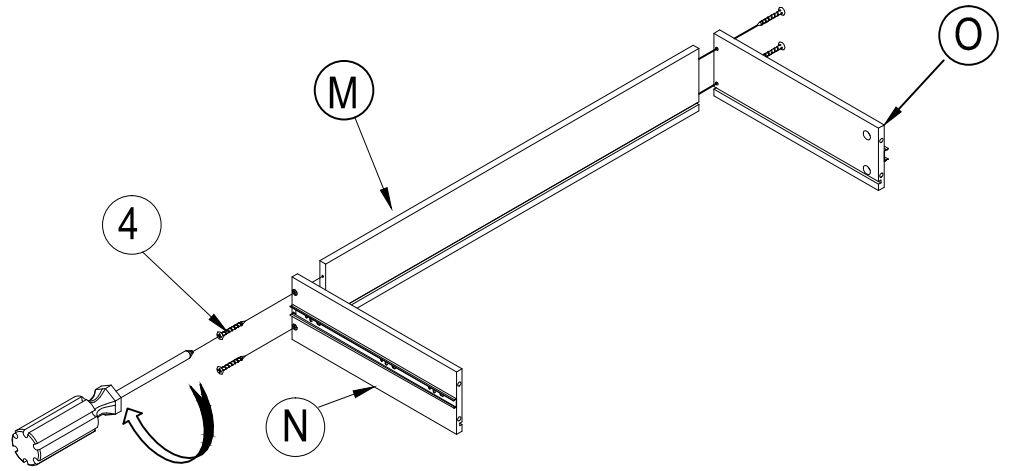

5

#3.5*15
SCREW
24 pcs

7

Ø35
Euro Hinge
4 pcs

STEP 7

2

Ø6*34mm
CAMBOLT
4 pcs

STEP 8

4

#4*28mm
SCREW
4 pcs

STEP 9

STEP 10

3

Ø15*9mm
CAMLOCK
4 pcs

STEP 11

NOTE : Drawers are removable

STEP 12

6

20x18x14mm
Shelf Pin
4 pcs

STEP 13

④ #4*28mm
SCREW
4pcs

NOTE : Shelf is adjustable

STEP 14

⑫ #3.5*12mm
SCREW
4pcs