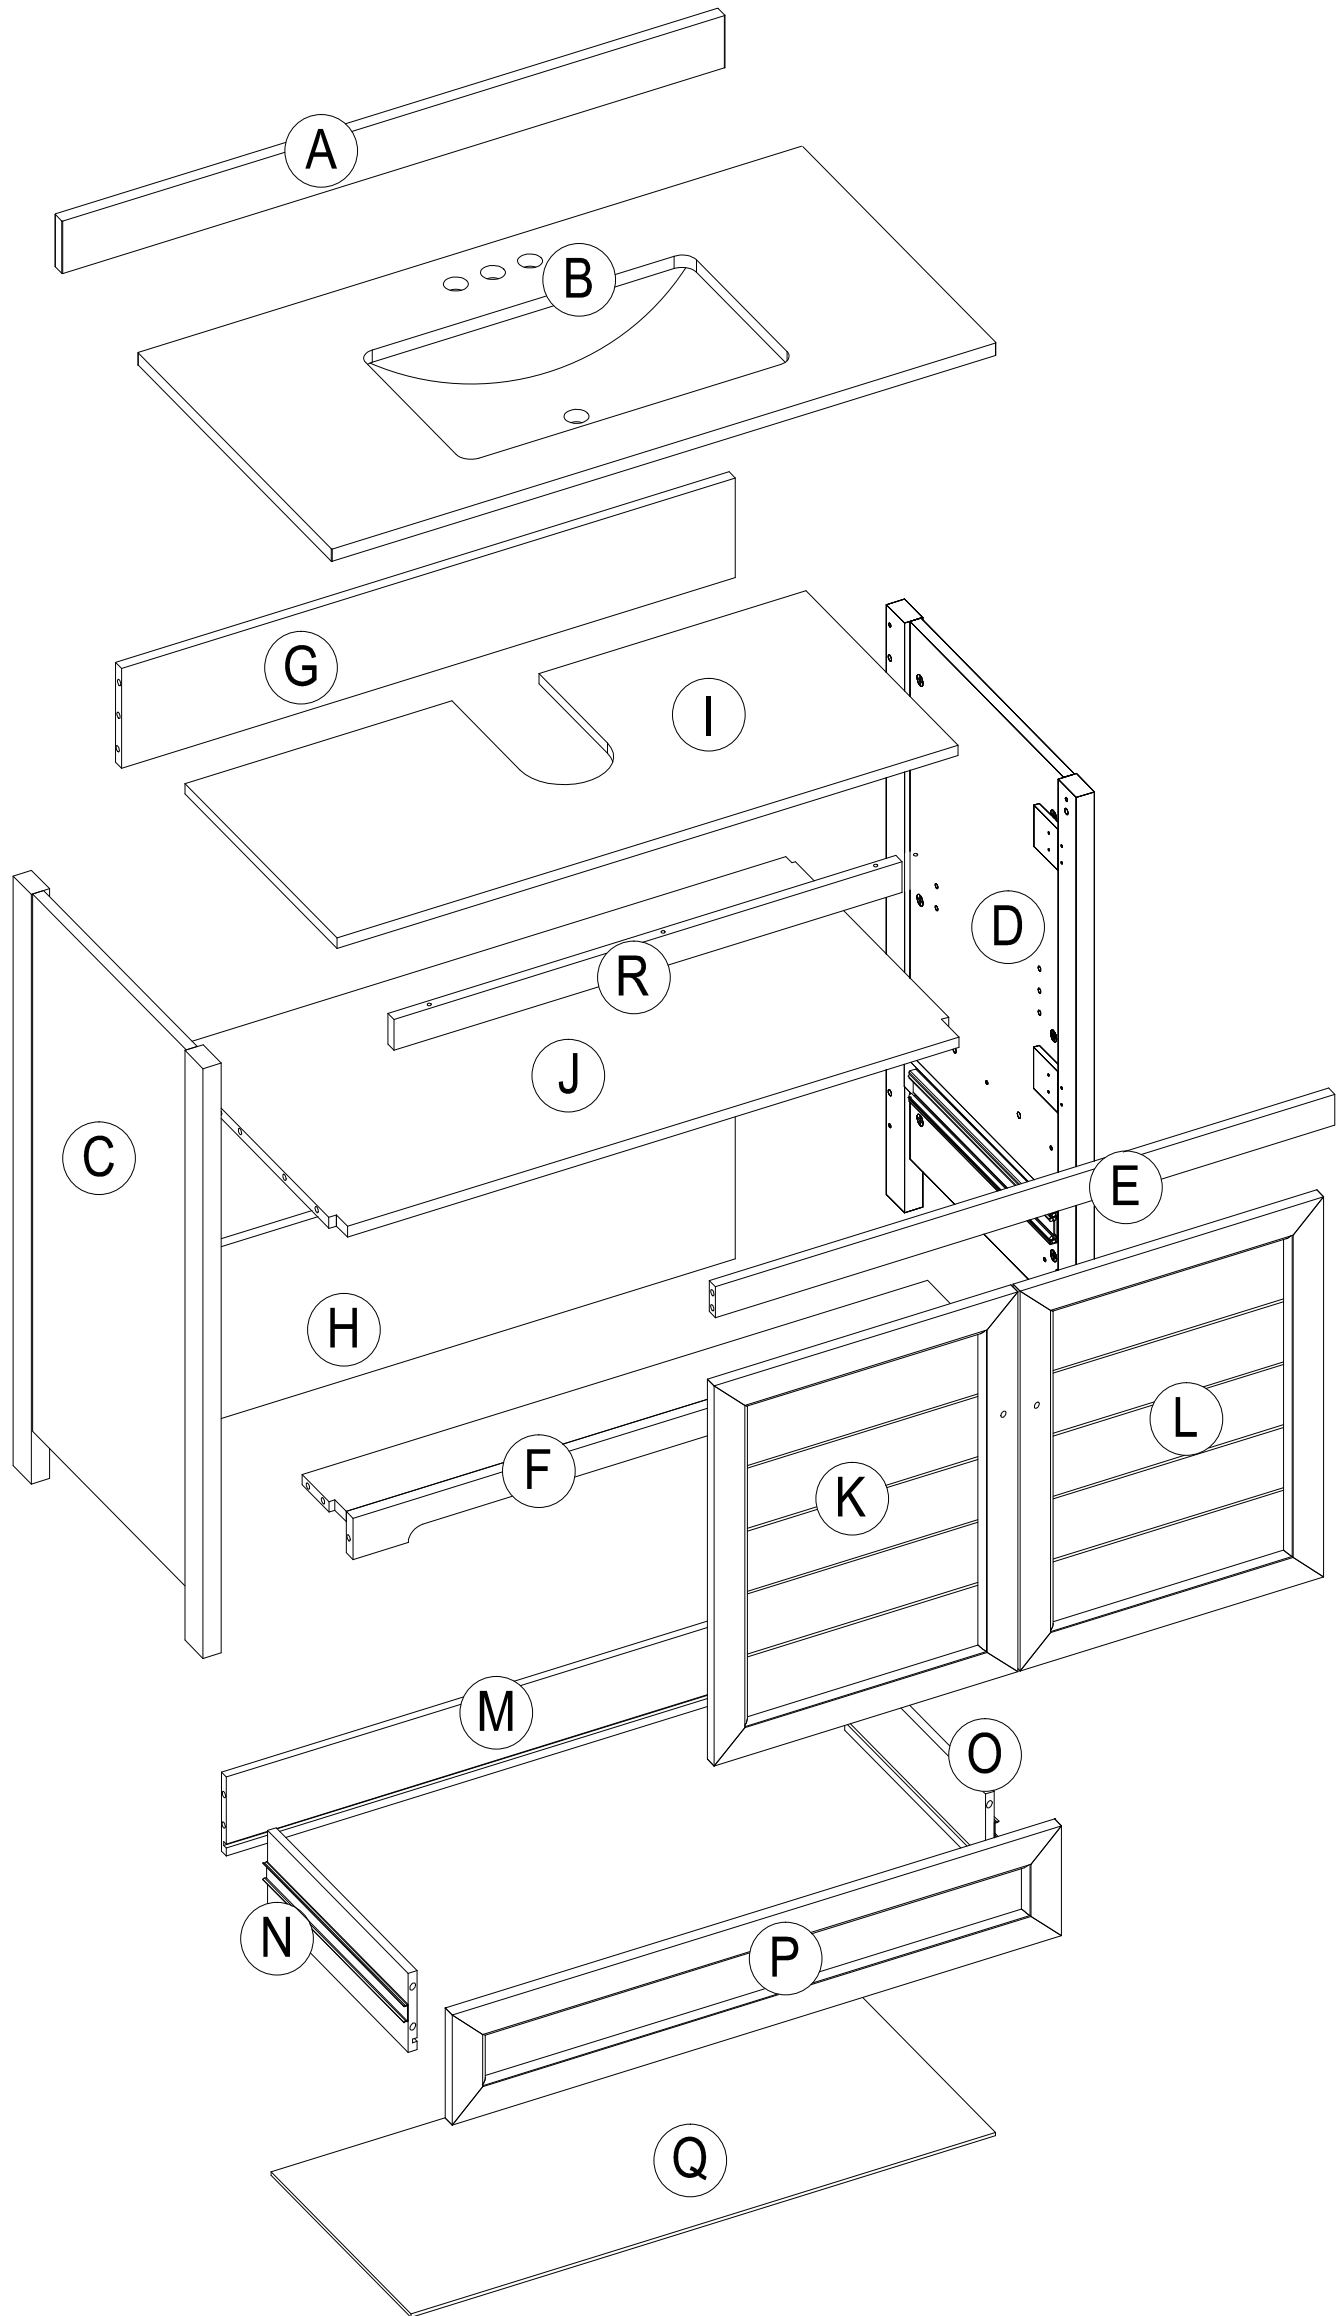

PARTS LIST

HARDWARE LIST

ITEM	DESCRIPTION	QTY	ITEM	DESCRIPTION	QTY
①	Ø8*30mm WOOD DOWELS 	16 pcs	⑦	Ø35 Euro Hinge 	4 pcs
②	Ø6*34mm CAMBOLT 	29 pcs	⑧	L150mm Handle 	1 pcs
③	Ø15*9mm CAMLOCK 	29 pcs	⑨	L37mm Handle 	2 pcs
④	#4*28mm SCREW 	8 pcs	⑩	5/32"*25mm Bolt 	2 pcs
⑤	#3.5*15 SCREW 	24 pcs	⑪	5/32"*12mm Bolt 	2 pcs
⑥	20x18x14mm Shelf Pin 	4 pcs	⑫	#3.5*12mm SCREW 	4 pcs