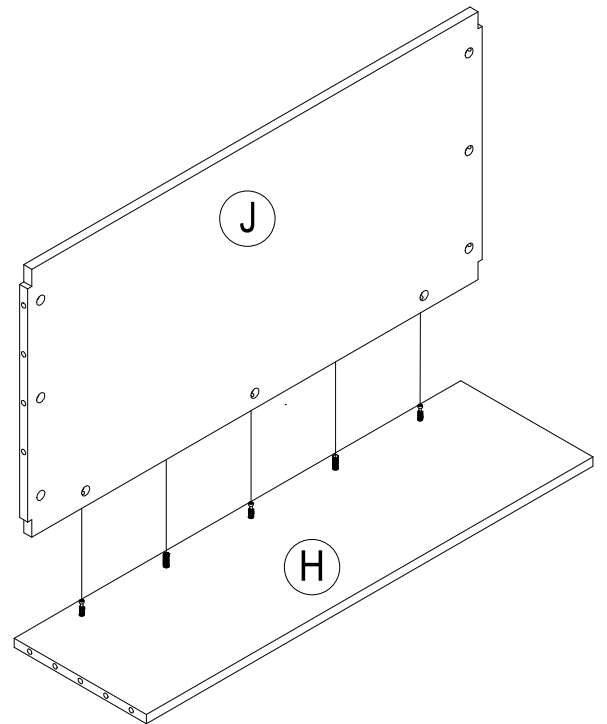

① $\text{\O}8*30\text{mm}$
WOOD DOWELS
2 pcs

② $\text{\O}6*34\text{mm}$
CAMBOLT
3 pcs

③ $\text{\O}15*9\text{mm}$
CAMLOCK
3 pcs