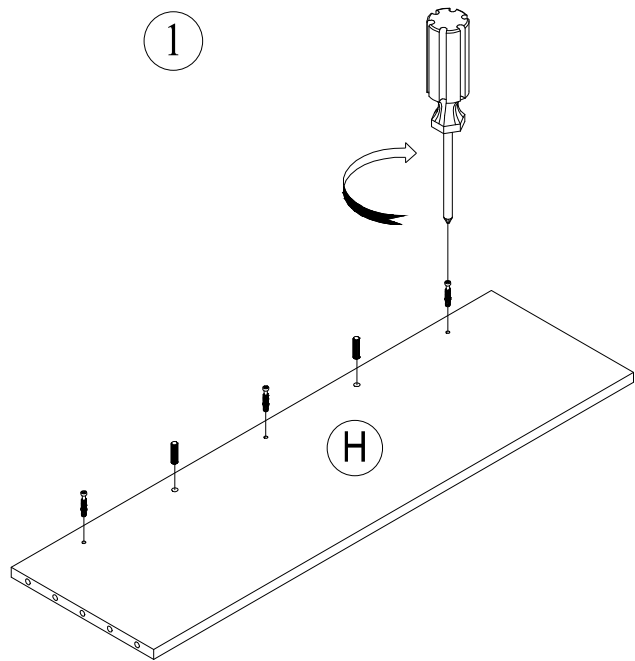

STEP 2

②

① $\text{\O}8*30\text{mm}$
WOOD DOWELS
2 pcs

② $\text{\O}6*34\text{mm}$
CAMBOLT
3 pcs

③ $\text{\O}15*9\text{mm}$
CAMLOCK
3 pcs