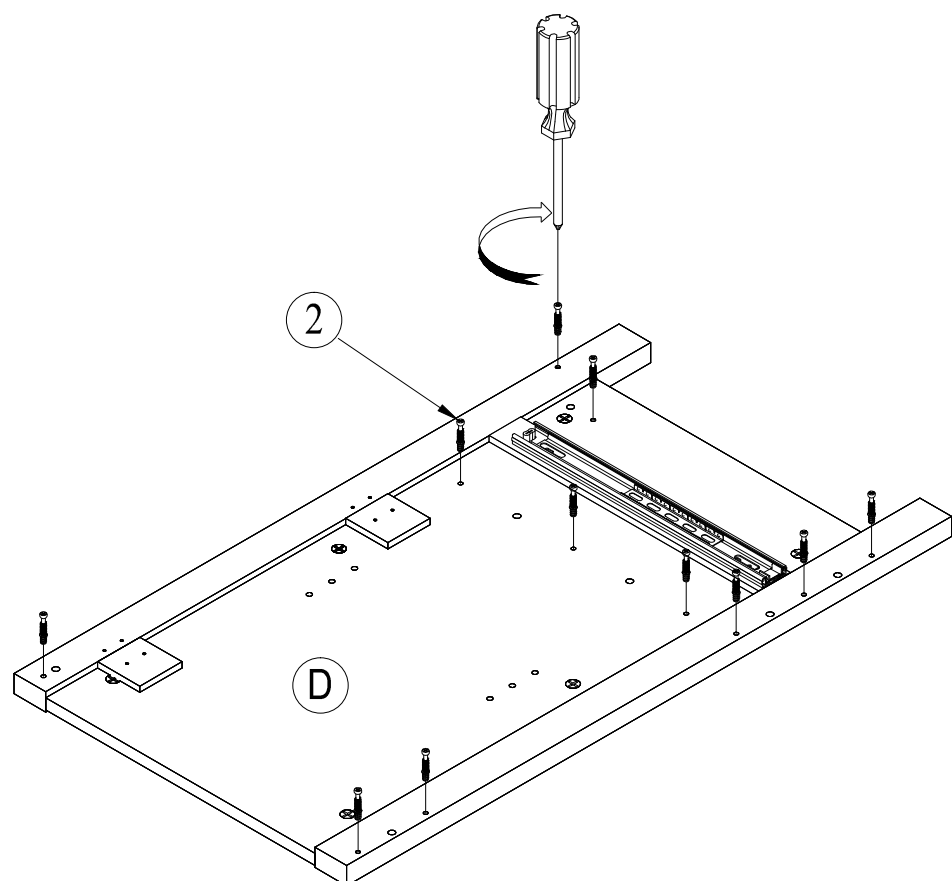

PARTS LIST

HARDWARE LIST

ITEM	DESCRIPTION	QTY	ITEM	DESCRIPTION	QTY
①	Ø8*30mm WOOD DOWELS 	16 pcs	⑦	Ø35 Euro Hinge 	4 pcs
②	Ø6*34mm CAMBOLT 	29 pcs	⑧	L150mm Handle 	1 pcs
③	Ø15*9mm CAMLOCK 	29 pcs	⑨	L37mm Handle 	2 pcs
④	#4*28mm SCREW 	8 pcs	⑩	5/32"*25mm Bolt 	2 pcs
⑤	#3.5*15 SCREW 	24 pcs	⑪	5/32"*12mm Bolt 	2 pcs
⑥	20x18x14mm Shelf Pin 	4 pcs	⑫	#3.5*12mm SCREW 	4 pcs

TOOLS REQUIRED (Not Included)

Silicone
Sealant

Level

Phillips
Screwdriver

Clean rag

INSTALLATION

STEP 1

① Ø8*30mm
WOOD DOWELS
7 pcs

② Ø6*34mm
CAMBOLT
22 pcs

STEP 2

②

① $\text{\O}8*30\text{mm}$
WOOD DOWELS
2 pcs

② $\text{\O}6*34\text{mm}$
CAMBOLT
3 pcs

③ $\text{\O}15*9\text{mm}$
CAMLOCK
3 pcs

STEP 3

3