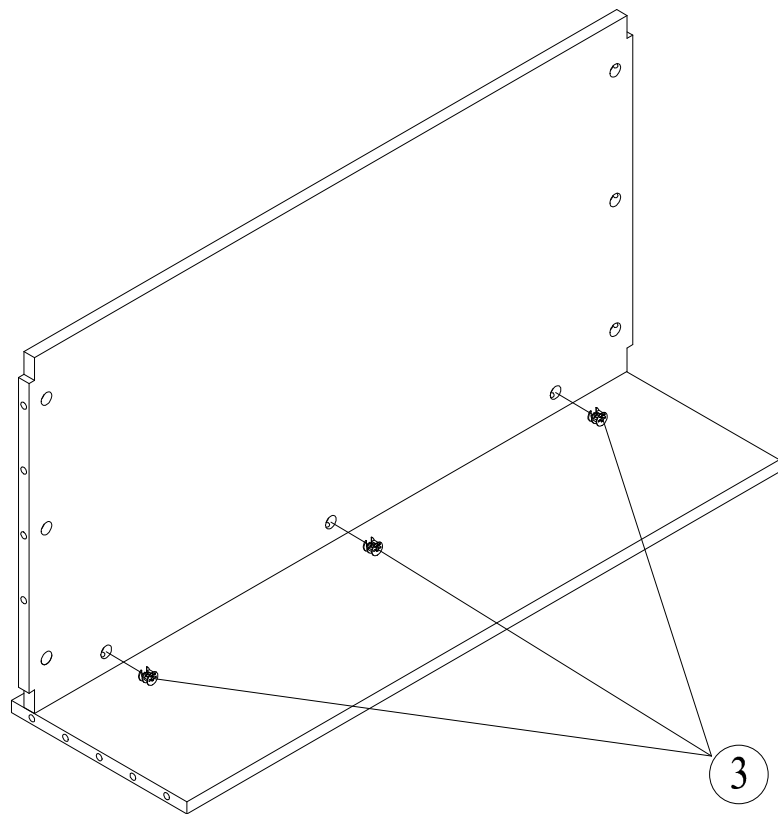

① $\text{\O}8*30\text{mm}$
WOOD DOWELS
2 pcs

② $\text{\O}6*34\text{mm}$
CAMBOLT
3 pcs

③ $\text{\O}15*9\text{mm}$
CAMLOCK
3 pcs