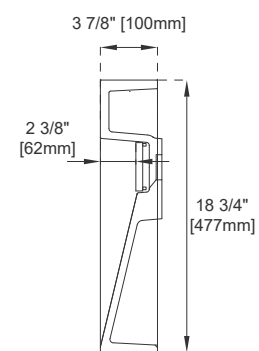

Length: 72-1/2"

Width: 18-3/4"

Basin Depth: 2-3/8"

Overall Height: 4-1/4"

Visible Height: 3-7/8"

72" CS SERIES BASIN

Top View

Side View

Front View

All dimensions are nominal