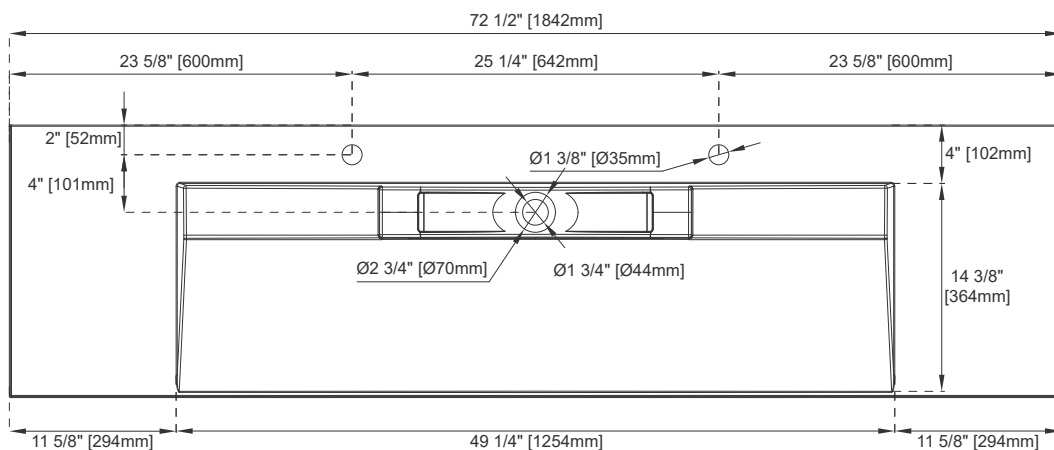

72" CS SERIES BASIN

VANITIES

Features and Materials

Countertop Materials: Composite Stone

Number of Basins: One, Integrated Sinktop

Basin Overflow: NO

Certifications: ICC-ES PMG-1568

Dimension

Length: 72-1/2"

Width: 18-3/4"

Basin Depth: 2-3/8"

Overall Height: 4-1/4"

Visible Height: 3-7/8"

72" CS SERIES BASIN

Top View

Side View

Front View

All dimensions are nominal