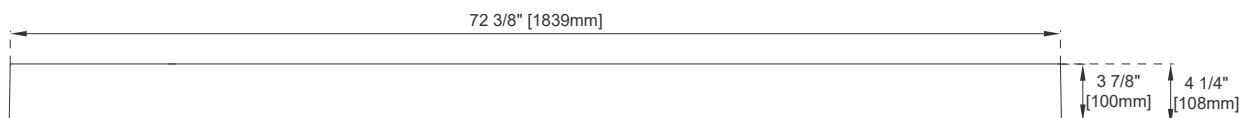

Length: 72-1/2"

Width: 18-3/4"

Basin Depth: 2-3/8"

Overall Height: 4-1/4"

Visible Height: 3-7/8"

72" CS SERIES BASIN

Top View

Side View

Front View

All dimensions are nominal