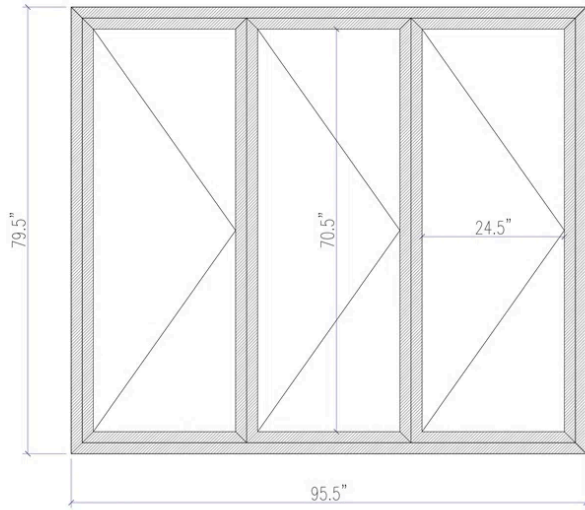

Front View Dimension

Bottom Track Dimension

Our current folding doors come with the high bottom track, which offers the advantages of superior airtightness, sealing, and resistance to water intrusion from outside

We can also customize a low bottom track to accommodate the needs of elderly and disabled individuals, providing easy access

Inside House

Orientation

Cut Dimension