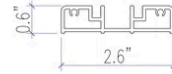

Front View Dimension

Bottom Track Dimension

Our current folding doors come with the high bottom track, which offers the advantages of superior airtightness, sealing, and resistance to water intrusion from outside

We can also customize a low bottom track to accommodate the needs of elderly and disabled individuals, providing easy access

Inside House

Orientation

Cut Dimension