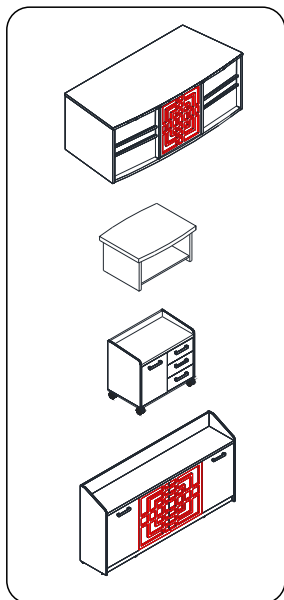

ASTORIA OFFICE FURNITURE SET

OFFICE DESK: 86,7" L x 35,5" W x 29,6" H

COFFEE TABLE: 31,5" L x 21,7" W x 16,6" H

CREDENZA: 33,1" L x 19,7" W x 29,6" H

HUTCH: 78,4" L x 16,2" W x 39,4" H

CREDENZA

HUTCH

OFFICE DESK

COFFEE TABLE