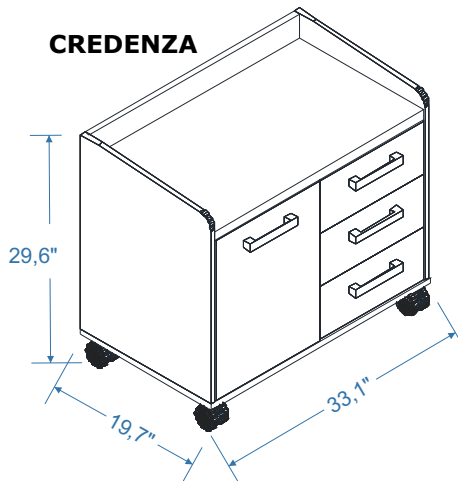

ASTORIA OFFICE FURNITURE SET

OFFICE DESK: 86,7" L x 35,5" W x 29,6" H

COFFEE TABLE: 31,5" L x 21,7" W x 16,6" H

CREDENZA: 33,1" L x 19,7" W x 29,6" H

HUTCH: 78,4" L x 16,2" W x 39,4" H

CREDENZA

HUTCH

OFFICE DESK