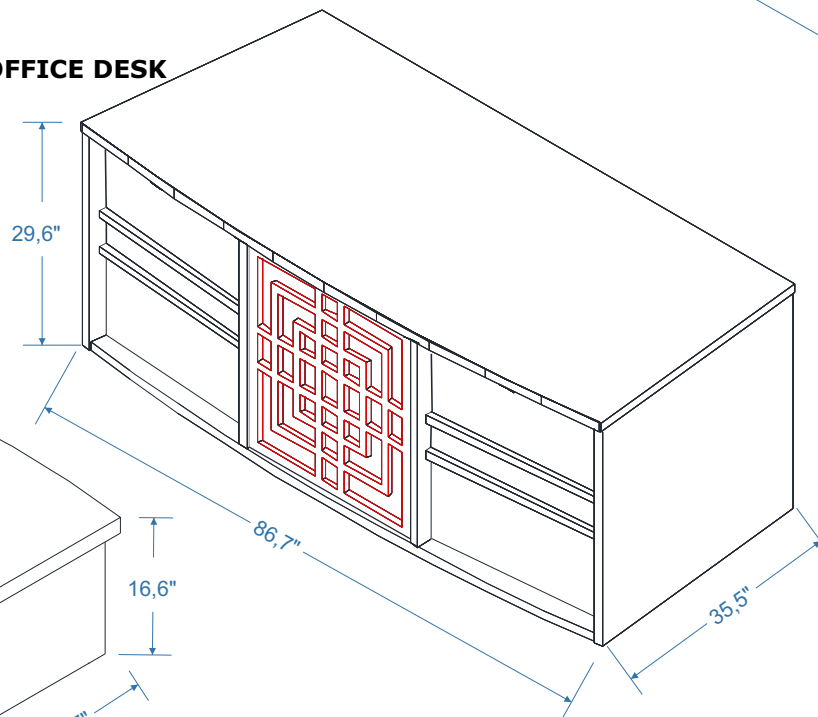

ASTORIA OFFICE FURNITURE SET

OFFICE DESK: 86,7" L x 35,5" W x 29,6" H

COFFEE TABLE: 31,5" L x 21,7" W x 16,6" H

CREDENZA: 33,1" L x 19,7" W x 29,6" H

HUTCH: 78,4" L x 16,2" W x 39,4" H

CREDENZA

HUTCH

OFFICE DESK

COFFEE TABLE