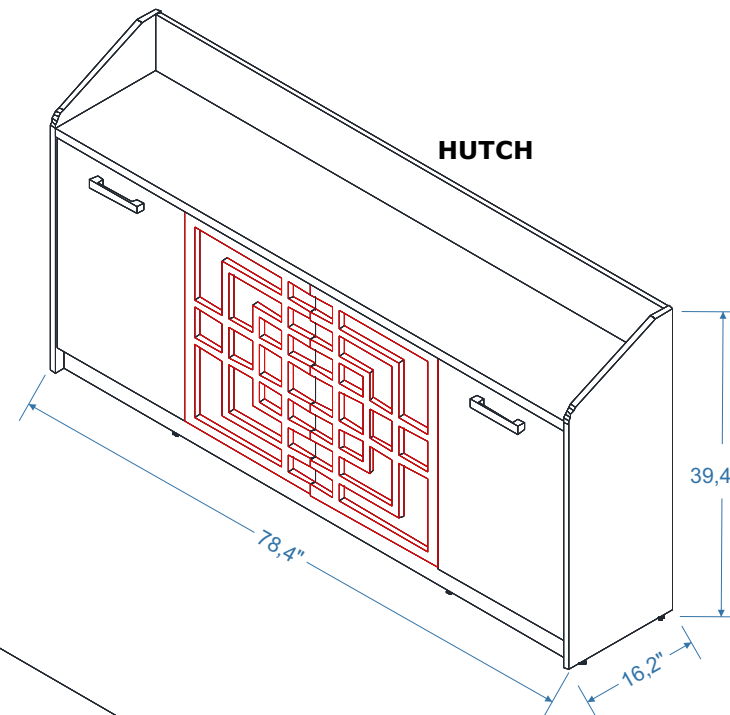

ASTORIA OFFICE FURNITURE SET

OFFICE DESK: 86,7" L x 35,5" W x 29,6" H

COFFEE TABLE: 31,5" L x 21,7" W x 16,6" H

CREDENZA: 33,1" L x 19,7" W x 29,6" H

HUTCH: 78,4" L x 16,2" W x 39,4" H

CREDENZA

HUTCH

OFFICE DESK

COFFEE TABLE