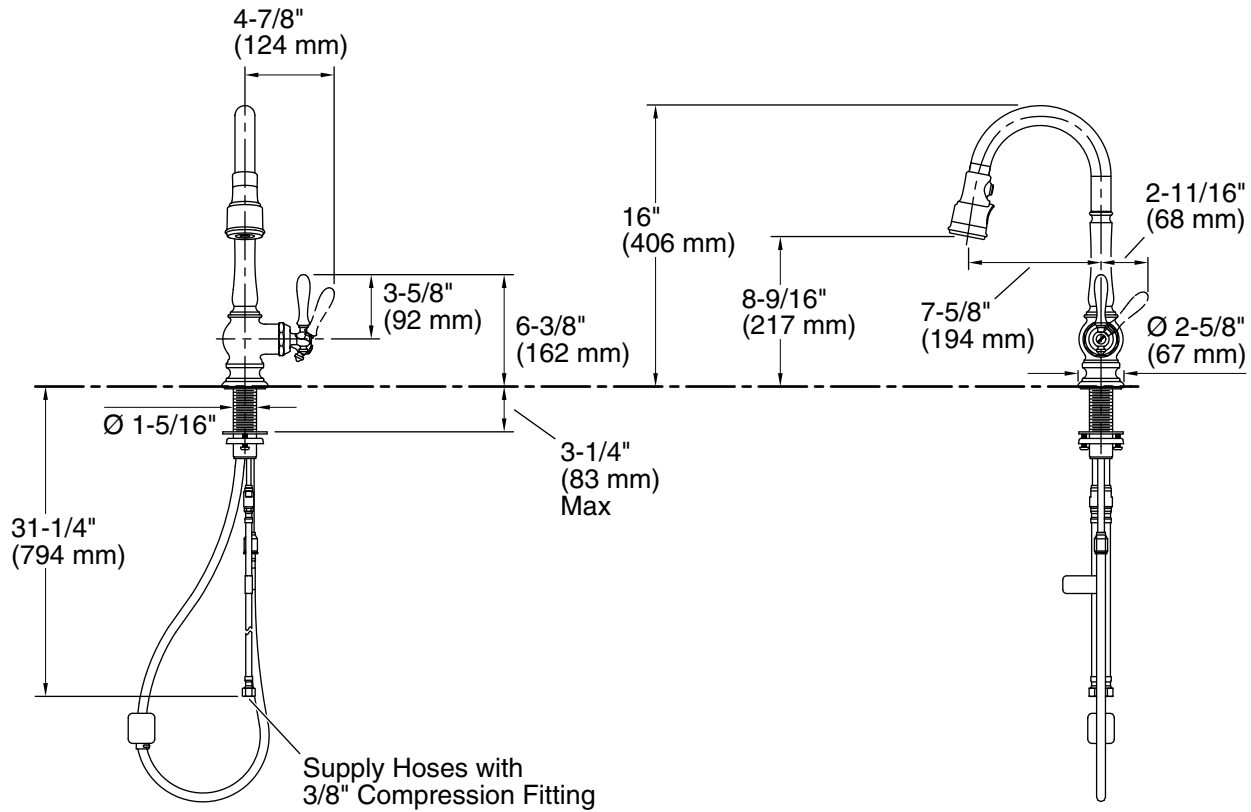

Installation

- Single-hole installation (three-hole escutcheon sold separately).

Adapters, Rough-in and Extension Kits

1012715 Range: 3-1/4" (83 mm) -
5-3/8" (137 mm)

Recommended Products/Accessories

1167289
K-99272 Three-Hole Kitchen Faucet Escutcheon
K-77685 Single-Cartridge Water Filtration System
K-77686 Double-Cartridge Water Filtration System
K-77687 single replacement filter cartridge
K-77688 Replacement Filter Cartridges, Two-Pack
K-23723 Faucet cleaner

Technical Information

All product dimensions are nominal.

Spout:

Spout reach: 7-5/8" (193 mm)

Notes

Install this product according to the installation guide.

Meets all local plumbing codes for backflow prevention requirements.