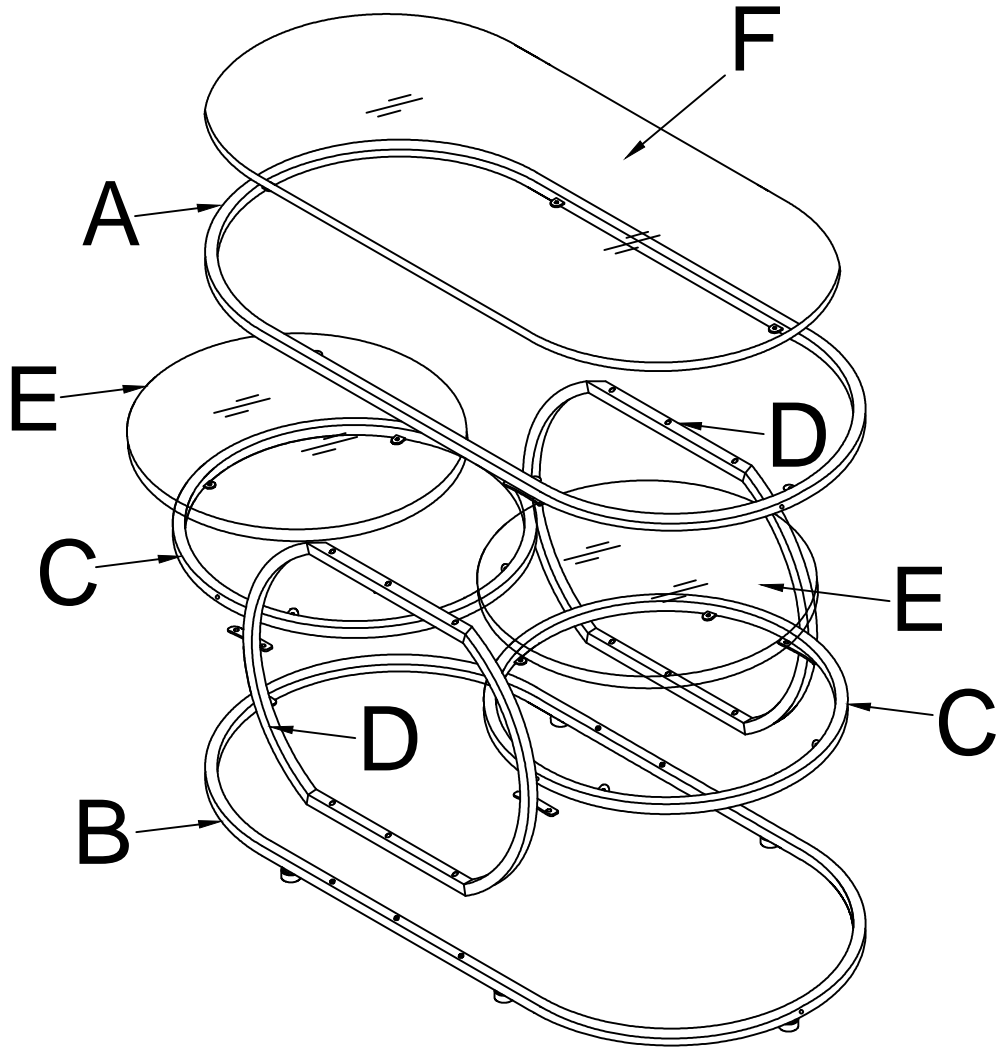

Please kindly attach your Order ID and photos to illustrate the problems so we could assist you better.

WARNING

Serious or fatal injury may occur from improper assembly or unintended use.

1. During the assembly process, keep all parts away from babies or children.
2. The maximum weight capacity is 62 lbs each for the top and the shelf, please DO NOT exceed its capacity.
3. Please place items on the top and the shelf with care, DO NOT drop or toss them over the table.
4. Make sure all the corners of the tempered glass are prevented from crushing or bumps, otherwise, the tempered glass may be broken.
5. Anti-tipping device is included in the package, please attach the table to the wall to avoid accidentally tipping over.
6. Make sure all the screws are securely fastened before use.

Parts List

Parts List

A

X1

B

X1

C

X2

3

②  8PCS

4

①  6PCS

Assemble steps

5

④

14PCS