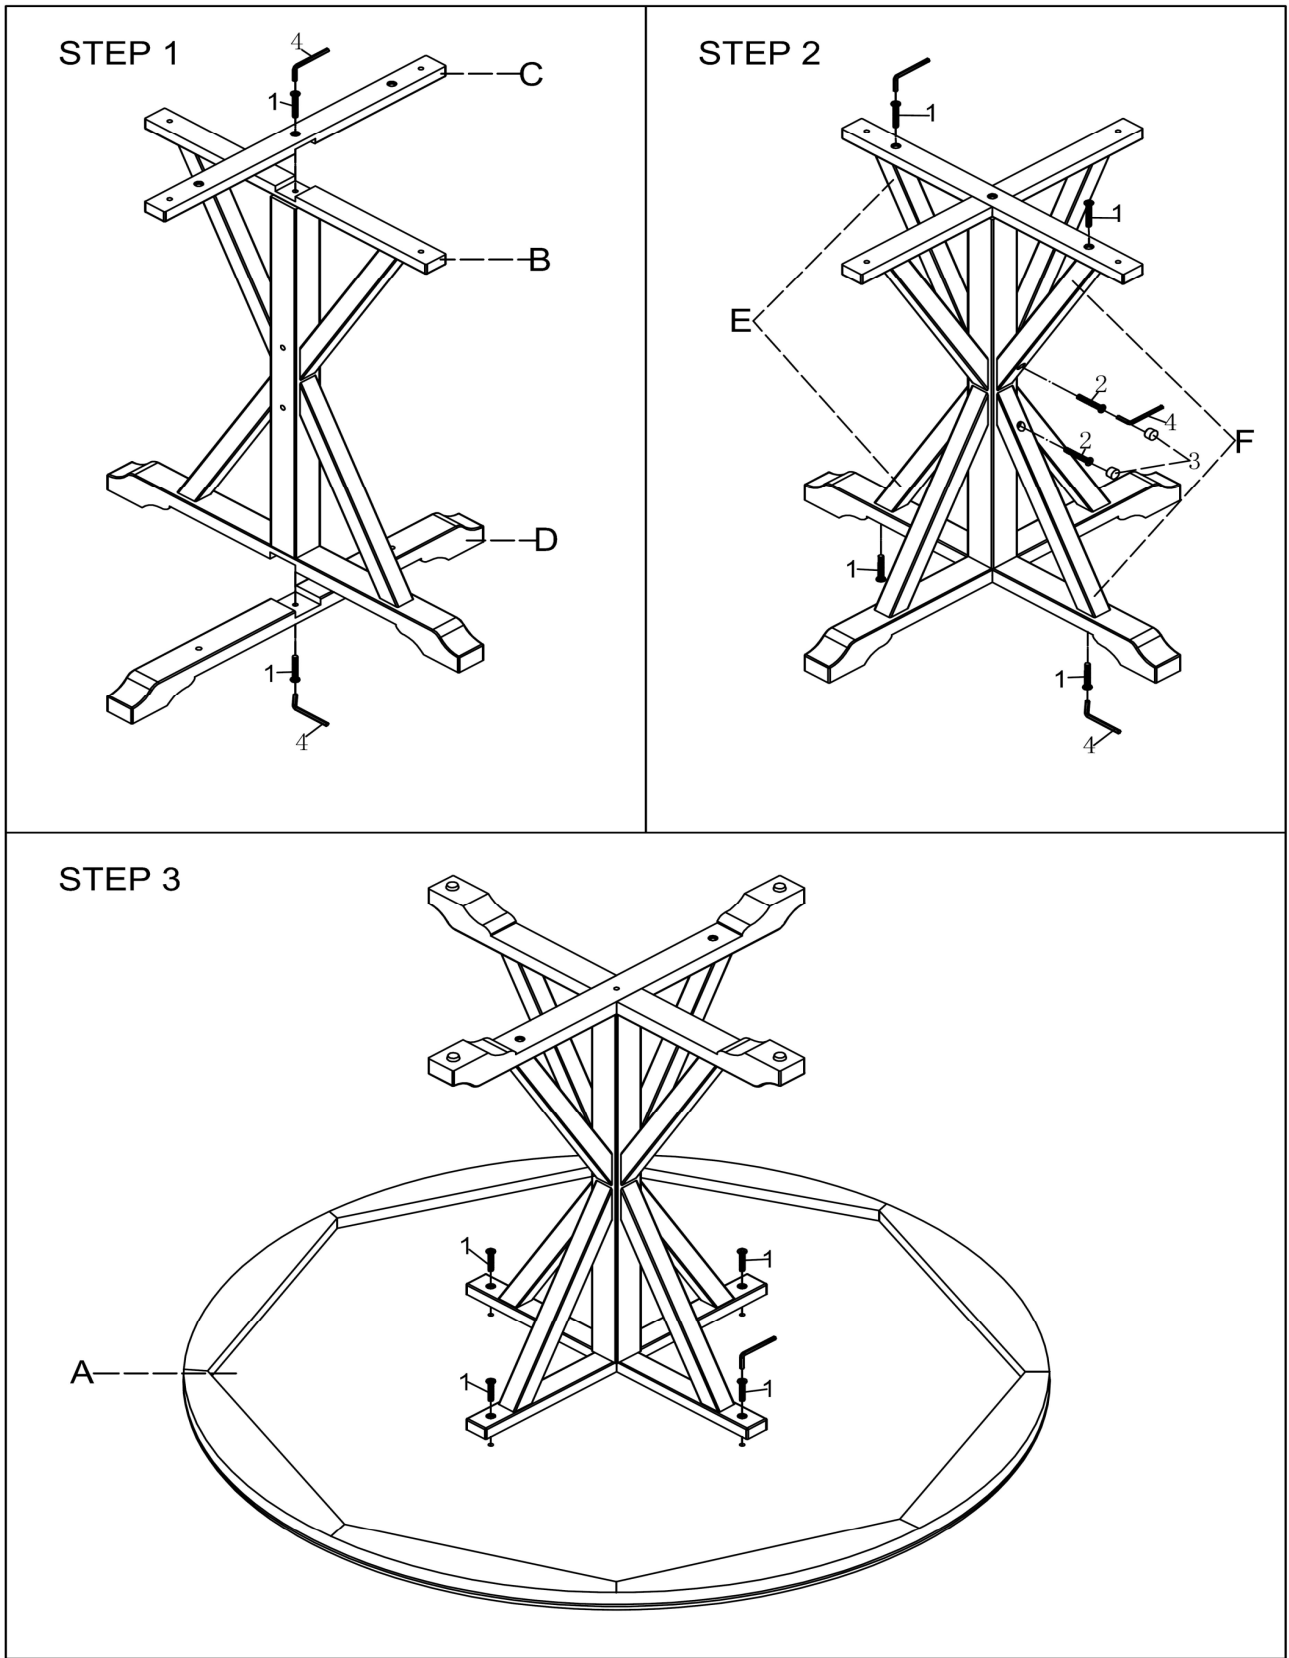

ASSEMBLY INSTRUCTIONS

PARTS LIST

Parts No.	Parts List	Description	QTY	Parts No.	Parts List	Description	QTY
A		TABLE TOP	1PC	D		PEDESTAL FOOT	1PC
B		PEDESTAL LEG ASSEMBLY	1PC	E		SUPPORT BAR	2PCS
C		TOP SUPPORT BAR	1PC	F		SUPPORT BAR (WITH HOLE)	2PCS

HARDWARE LIST

Parts No.	Hardware List	Description	QTY	Parts No.	Hardware List	Description	QTY
1		LARGE BOLT 1-1/2"	10PCS	3		WOOD BUTTON	2PCS
2		LARGE BOLT 3-3/4"	2PCS	4		HEXAGONAL WRENCH	1PC

P.02

Thank you for your purchase .Our items are intended for residential use only .
To clean and maintain your furniture we recommend dry dust with a soft clean cloth.
Do not use harsh chemicals to clean your furniture as this could damage the protective
top coat and /or finish .