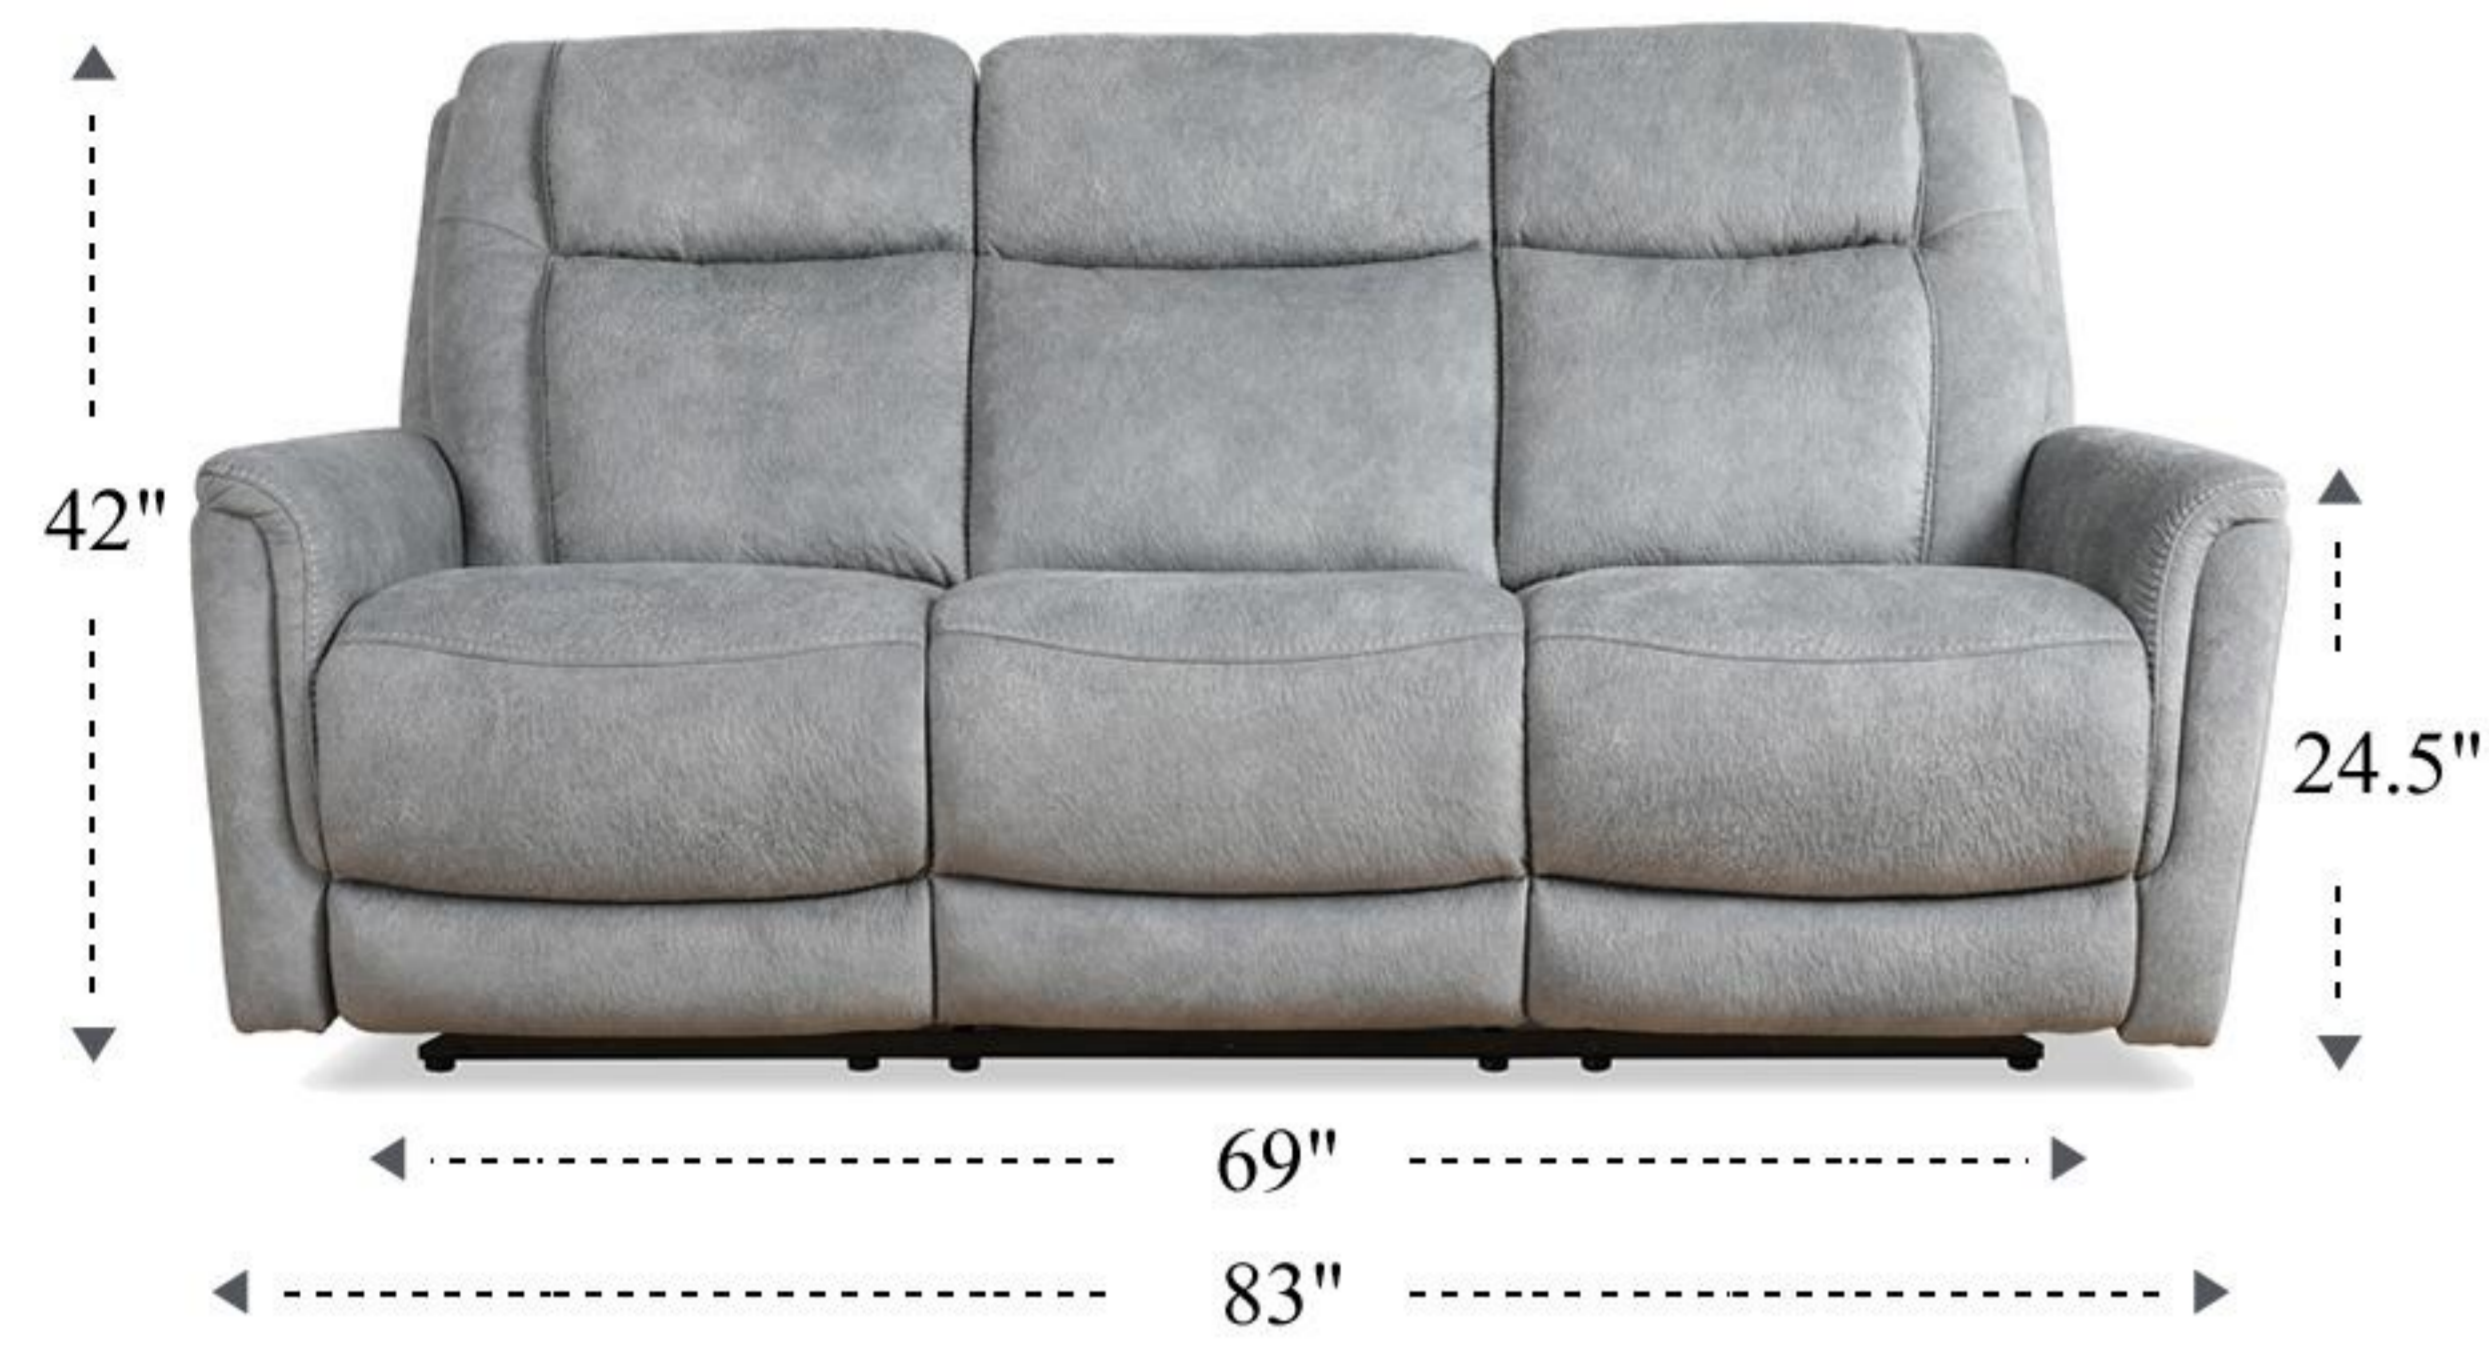

Zero Gravity Power Reclining Sofa

Overall Dimensions	83" x 40.5" x 42"
Overall Width	83"
Overall Depth	40.5"
Overall Height	42"
Overall Weight	242.4 lbs.
Fully Reclined	71"
Distance from Wall	7"
Back of Seat to end of Chaise	45"
Leg Height <small>(Distance from Foot Rest to Floor in Full Recline)</small>	23"
Head Height <small>(Distance from Headrest to Floor in Full Recline)</small>	27.5"

Seat Width	69"
Seat Depth	20.5"
Seat Height	19.5"
Arm Width	6.5"
Arm Depth	22.5"
Arm Height	24.5"
Back Width	76.5"
Back Height	26"
Headrest Extended from Back	5"

Zero Gravity Power Reclining Console Loveseat

Overall Dimensions	73" x 40.5" x 42"
Overall Width	73"
Overall Depth	40.5"
Overall Height	42"
Overall Weight	230.1 lbs.
Fully Reclined	71"
Distance from Wall	7"
Back of Seat to end of Chaise	45"
Leg Height (Distance from Foot Rest to Floor in Full Recline)	23"
Head Height (Distance from Headrest to Floor in Full Recline)	27.5"

Seat Width	46"
Seat Depth	20.5"
Seat Height	19.5"
Arm Width	6.5"
Arm Depth	22.5"
Arm Height	24.5"
Back Width	66.5"
Back Height	26"
Headrest Extended from Back	5"

Zero Gravity Power Recliner

Overall Dimensions	35" x 40.5" x 42"
Overall Width	35"
Overall Depth	40.5"
Overall Height	42"
Overall Weight	114.4 lbs.
Fully Reclined	71"
Distance from Wall	8"
Back of Seat to end of Chaise	45"
Leg Height <small>(Distance from Foot Rest to Floor in Full Recline)</small>	23"
Head Height <small>(Distance from Headrest to Floor in Full Recline)</small>	27.5"