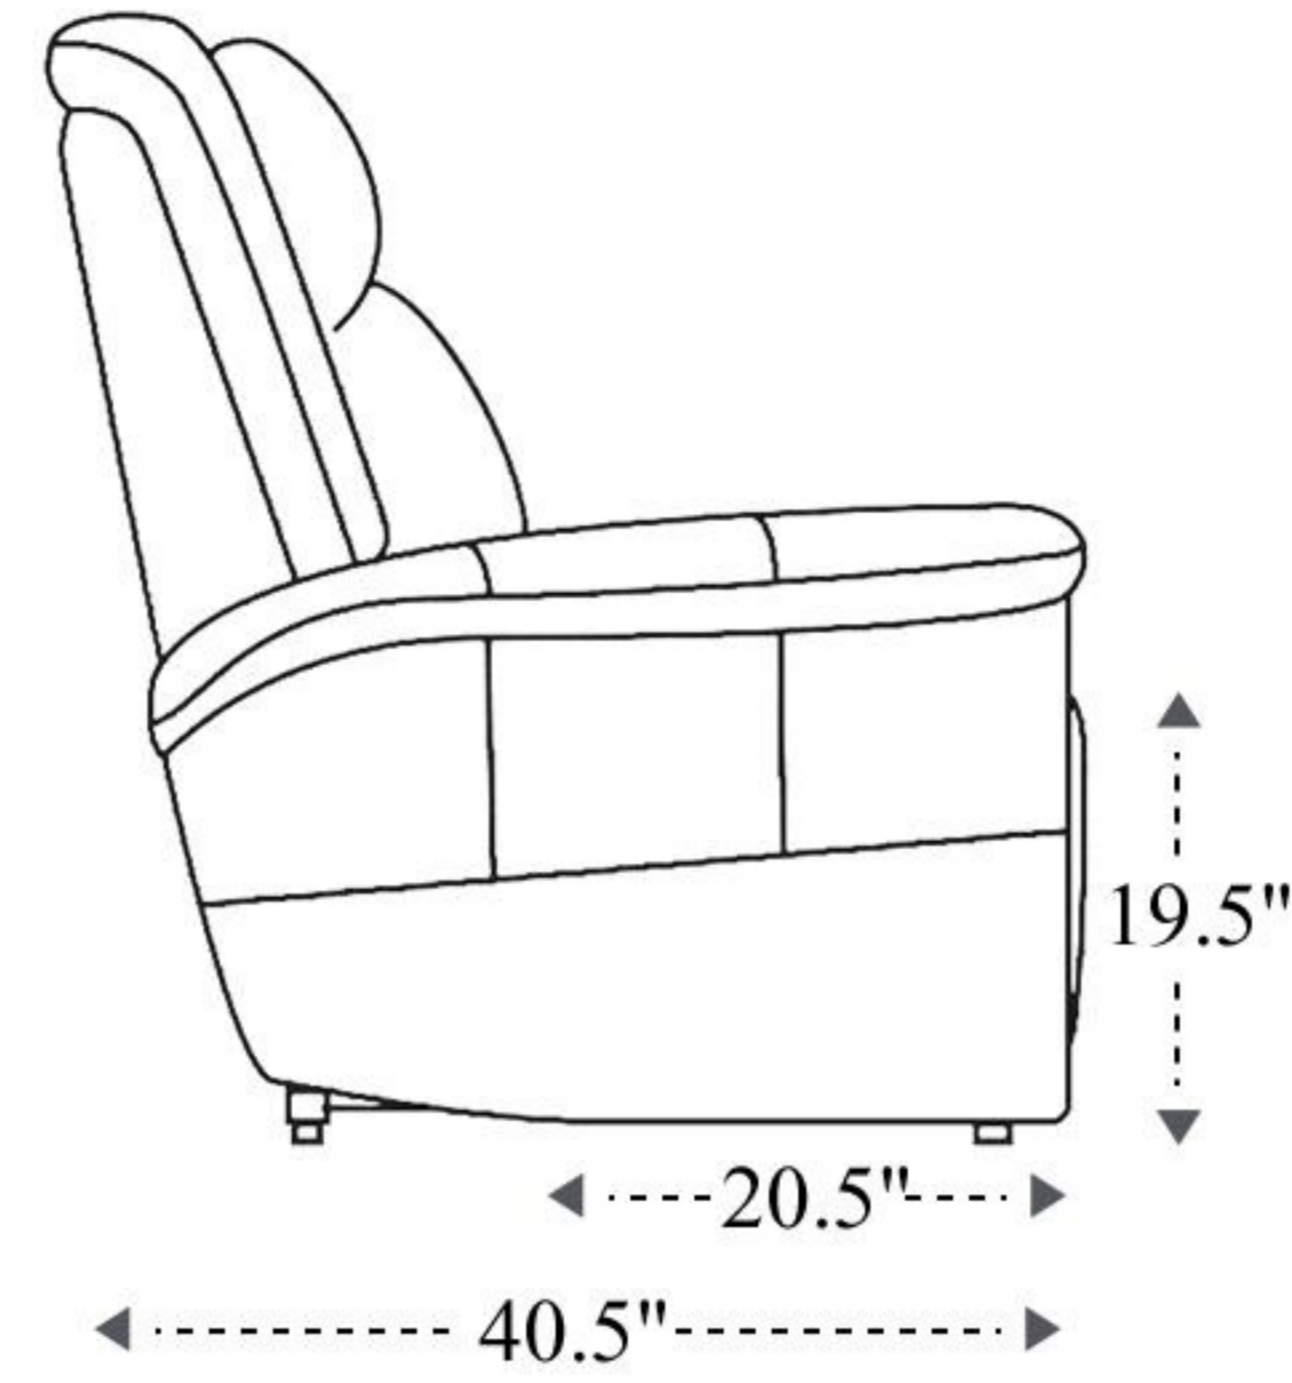

Zero Gravity Power Reclining Sofa

Overall Dimensions	83" x 40.5" x 42"
Overall Width	83"
Overall Depth	40.5"
Overall Height	42"
Overall Weight	242.4 lbs.
Fully Reclined	71"
Distance from Wall	7"
Back of Seat to end of Chaise	45"
Leg Height <small>(Distance from Foot Rest to Floor in Full Recline)</small>	23"
Head Height <small>(Distance from Headrest to Floor in Full Recline)</small>	27.5"

Seat Width	69"
Seat Depth	20.5"
Seat Height	19.5"
Arm Width	6.5"
Arm Depth	22.5"
Arm Height	24.5"
Back Width	76.5"
Back Height	26"
Headrest Extended from Back	5"

Zero Gravity Power Reclining Console Loveseat

Overall Dimensions	73" x 40.5" x 42"
Overall Width	73"
Overall Depth	40.5"
Overall Height	42"
Overall Weight	230.1 lbs.
Fully Reclined	71"
Distance from Wall	7"
Back of Seat to end of Chaise	45"
Leg Height (Distance from Foot Rest to Floor in Full Recline)	23"
Head Height (Distance from Headrest to Floor in Full Recline)	27.5"

Seat Width	46"
Seat Depth	20.5"
Seat Height	19.5"
Arm Width	6.5"
Arm Depth	22.5"
Arm Height	24.5"
Back Width	66.5"
Back Height	26"
Headrest Extended from Back	5"

Zero Gravity Power Recliner

Overall Dimensions	35" x 40.5" x 42"
Overall Width	35"
Overall Depth	40.5"
Overall Height	42"
Overall Weight	114.4 lbs.
Fully Reclined	71"
Distance from Wall	8"
Back of Seat to end of Chaise	45"
Leg Height <small>(Distance from Foot Rest to Floor in Full Recline)</small>	23"
Head Height <small>(Distance from Headrest to Floor in Full Recline)</small>	27.5"