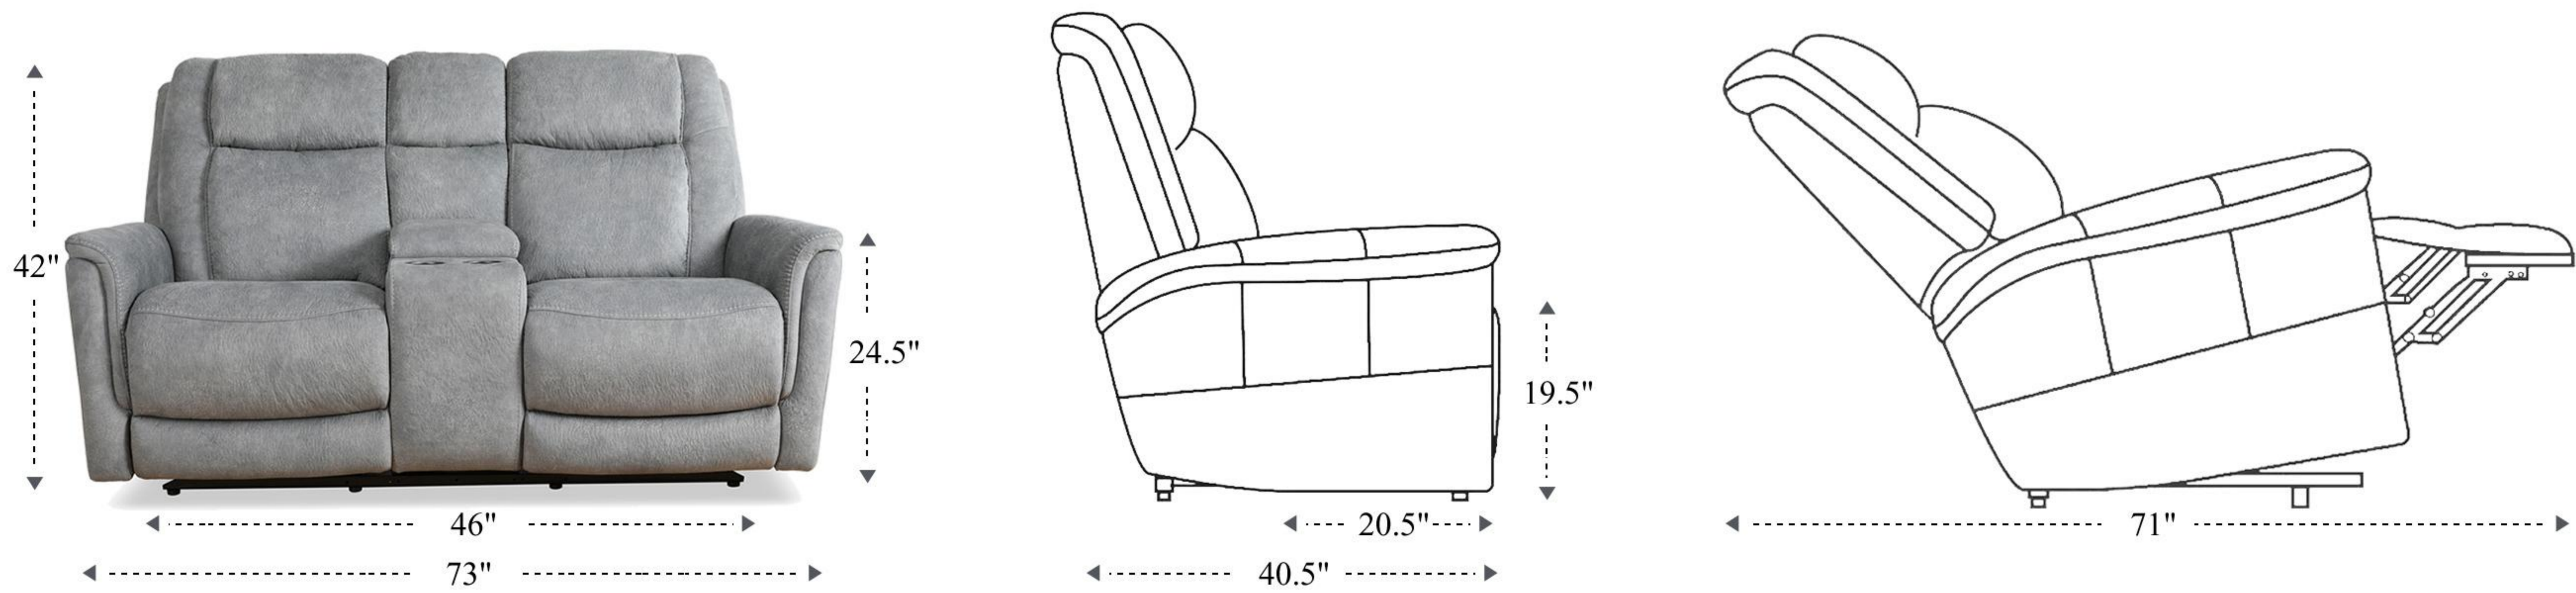

Zero Gravity Power Reclining Sofa

Overall Dimensions	83" x 40.5" x 42"
Overall Width	83"
Overall Depth	40.5"
Overall Height	42"
Overall Weight	242.4 lbs.
Fully Reclined	71"
Distance from Wall	7"
Back of Seat to end of Chaise	45"
Leg Height <small>(Distance from Foot Rest to Floor in Full Recline)</small>	23"
Head Height <small>(Distance from Headrest to Floor in Full Recline)</small>	27.5"

Overall Dimensions	73" x 40.5" x 42"
Overall Width	73"
Overall Depth	40.5"
Overall Height	42"
Overall Weight	230.1 lbs.
Fully Reclined	71"
Distance from Wall	7"
Back of Seat to end of Chaise	45"
Leg Height (Distance from Foot Rest to Floor in Full Recline)	23"
Head Height (Distance from Headrest to Floor in Full Recline)	27.5"

Seat Width	46"
Seat Depth	20.5"
Seat Height	19.5"
Arm Width	6.5"
Arm Depth	22.5"
Arm Height	24.5"
Back Width	66.5"
Back Height	26"
Headrest Extended from Back	5"

Zero Gravity Power Recliner

Overall Dimensions	35" x 40.5" x 42"
Overall Width	35"
Overall Depth	40.5"
Overall Height	42"
Overall Weight	114.4 lbs.
Fully Reclined	71"
Distance from Wall	8"
Back of Seat to end of Chaise	45"
Leg Height <small>(Distance from Foot Rest to Floor in Full Recline)</small>	23"
Head Height <small>(Distance from Headrest to Floor in Full Recline)</small>	27.5"

Seat Width	22.5"
Seat Depth	20.5"
Seat Height	19.5"
Arm Width	6.5"
Arm Depth	22.5"
Arm Height	24.5"
Back Width	29"
Back Height	26"
Headrest Extended from Back	5"