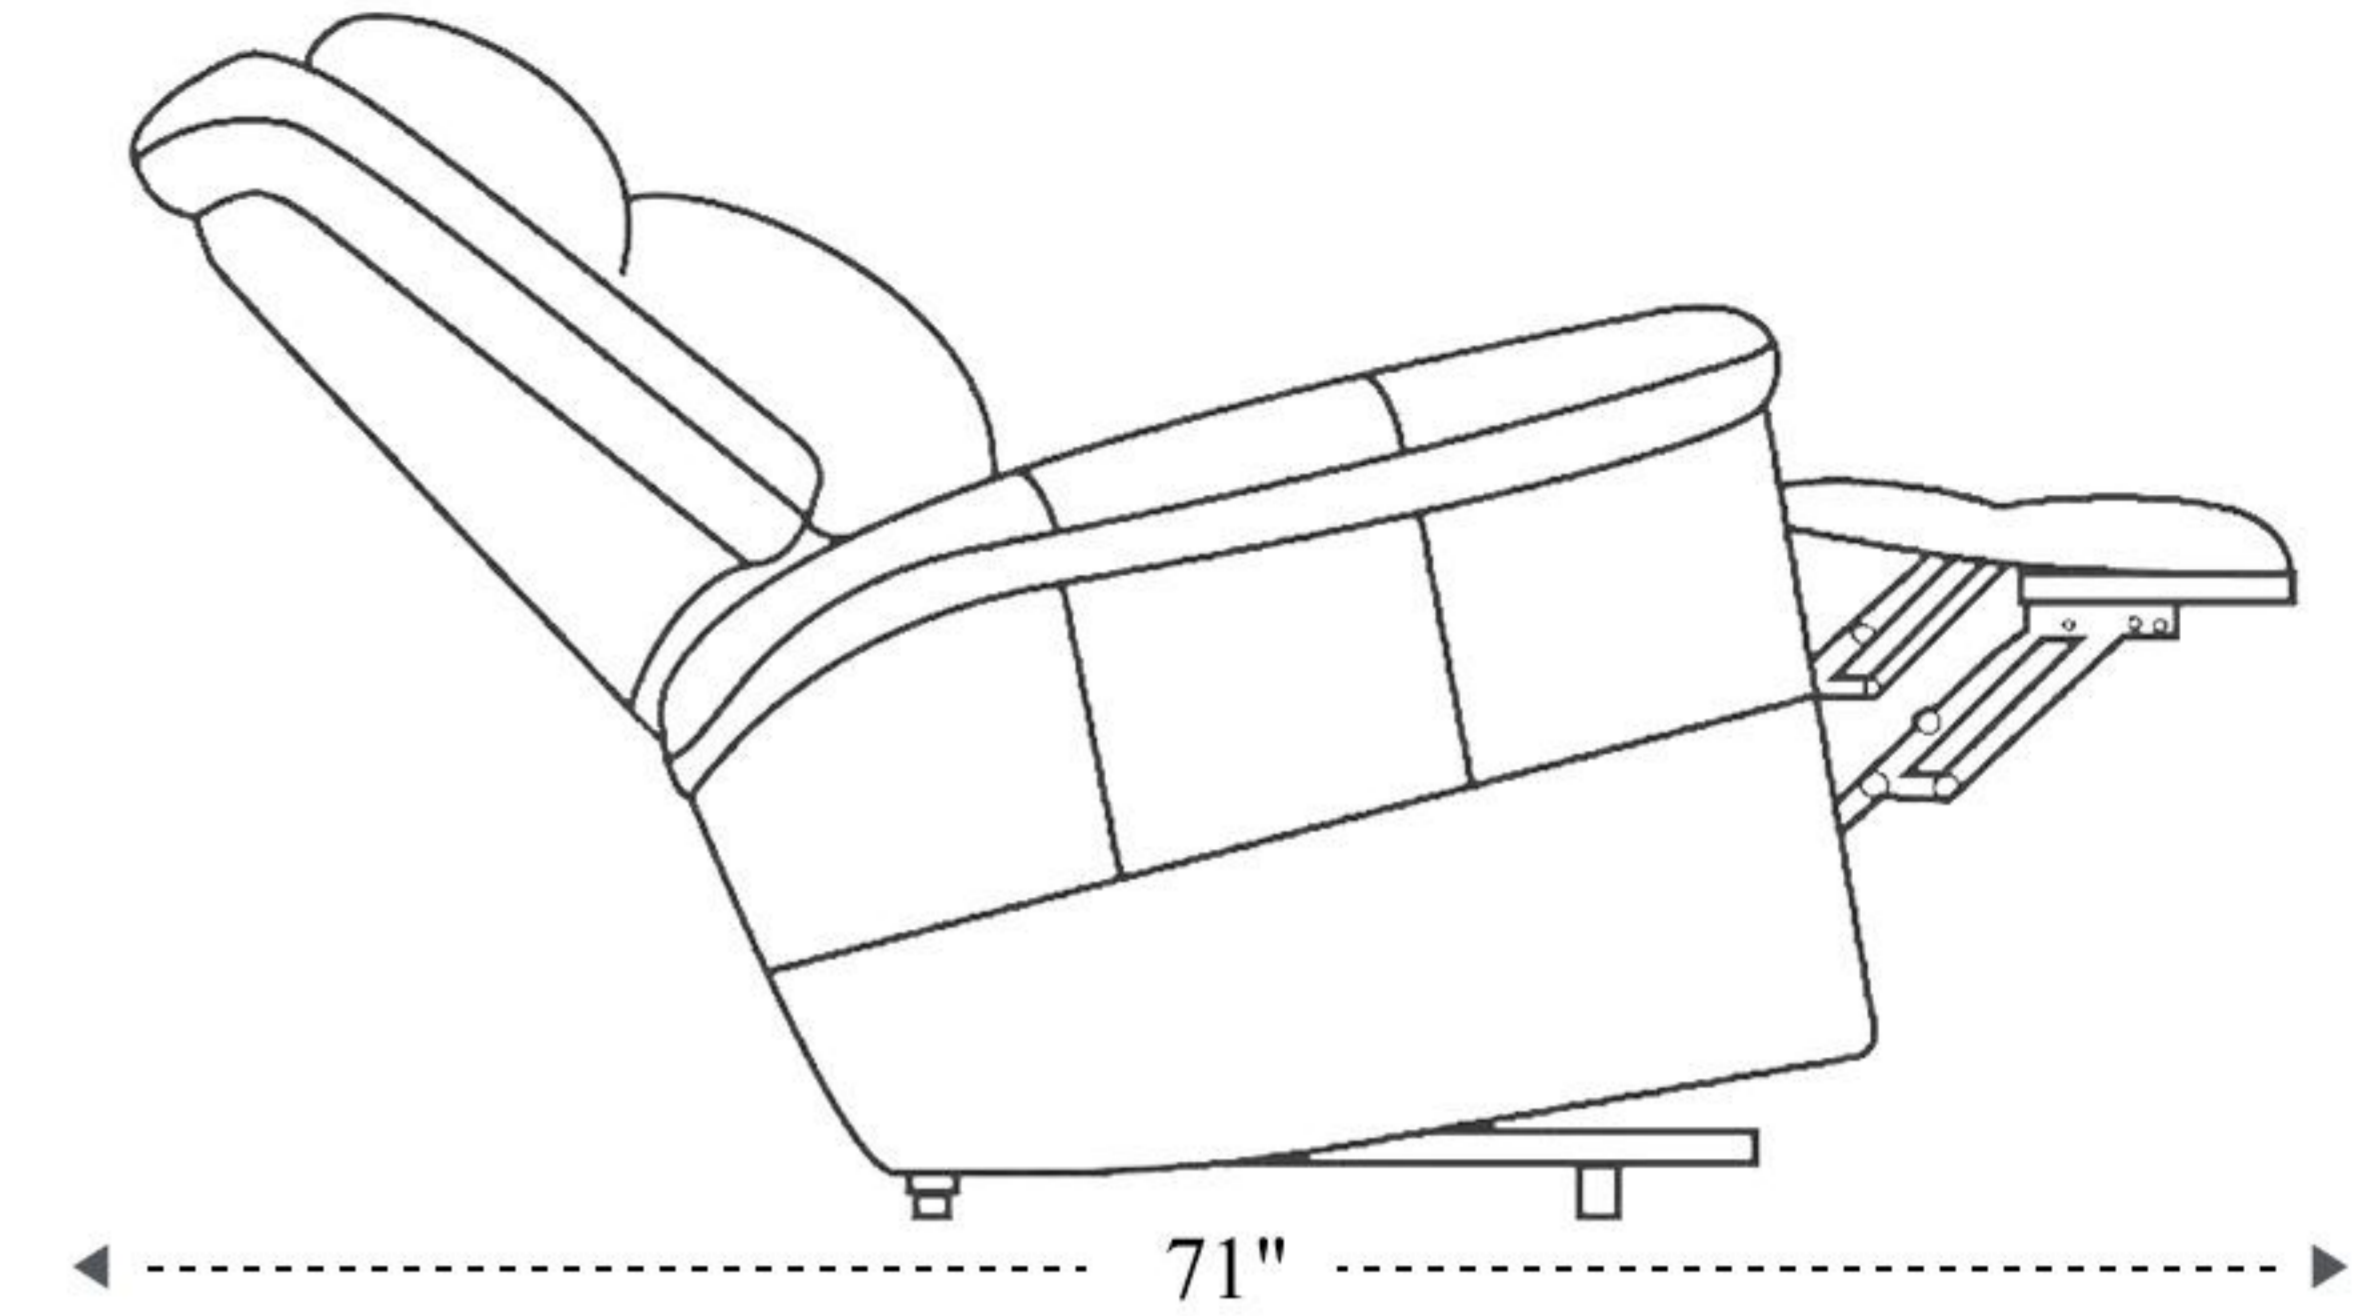

Zero Gravity Power Reclining Sofa

Overall Dimensions	83" x 40.5" x 42"
Overall Width	83"
Overall Depth	40.5"
Overall Height	42"
Overall Weight	242.4 lbs.
Fully Reclined	71"
Distance from Wall	7"
Back of Seat to end of Chaise	45"
Leg Height <small>(Distance from Foot Rest to Floor in Full Recline)</small>	23"
Head Height <small>(Distance from Headrest to Floor in Full Recline)</small>	27.5"

Overall Dimensions	73" x 40.5" x 42"
Overall Width	73"
Overall Depth	40.5"
Overall Height	42"
Overall Weight	230.1 lbs.
Fully Reclined	71"
Distance from Wall	7"
Back of Seat to end of Chaise	45"
Leg Height (Distance from Foot Rest to Floor in Full Recline)	23"
Head Height (Distance from Headrest to Floor in Full Recline)	27.5"

Seat Width	46"
Seat Depth	20.5"
Seat Height	19.5"
Arm Width	6.5"
Arm Depth	22.5"
Arm Height	24.5"
Back Width	66.5"
Back Height	26"
Headrest Extended from Back	5"

Zero Gravity Power Recliner

Overall Dimensions	35" x 40.5" x 42"
Overall Width	35"
Overall Depth	40.5"
Overall Height	42"
Overall Weight	114.4 lbs.
Fully Reclined	71"
Distance from Wall	8"
Back of Seat to end of Chaise	45"
Leg Height <small>(Distance from Foot Rest to Floor in Full Recline)</small>	23"
Head Height <small>(Distance from Headrest to Floor in Full Recline)</small>	27.5"

Seat Width	22.5"
Seat Depth	20.5"
Seat Height	19.5"
Arm Width	6.5"
Arm Depth	22.5"
Arm Height	24.5"
Back Width	29"
Back Height	26"
Headrest Extended from Back	5"