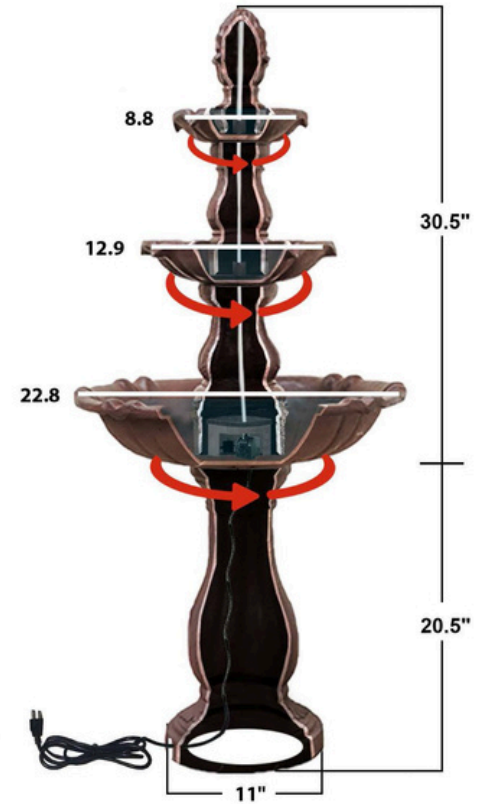

Assembly instructions

1. Easily adjustable water flow with Auto Shut-off Pump.
2. Using twisted motions connect each part of the fountain body.
3. Connect the Hose with the water pump.
4. Submerge the water pump with water and enjoy the waterflow.