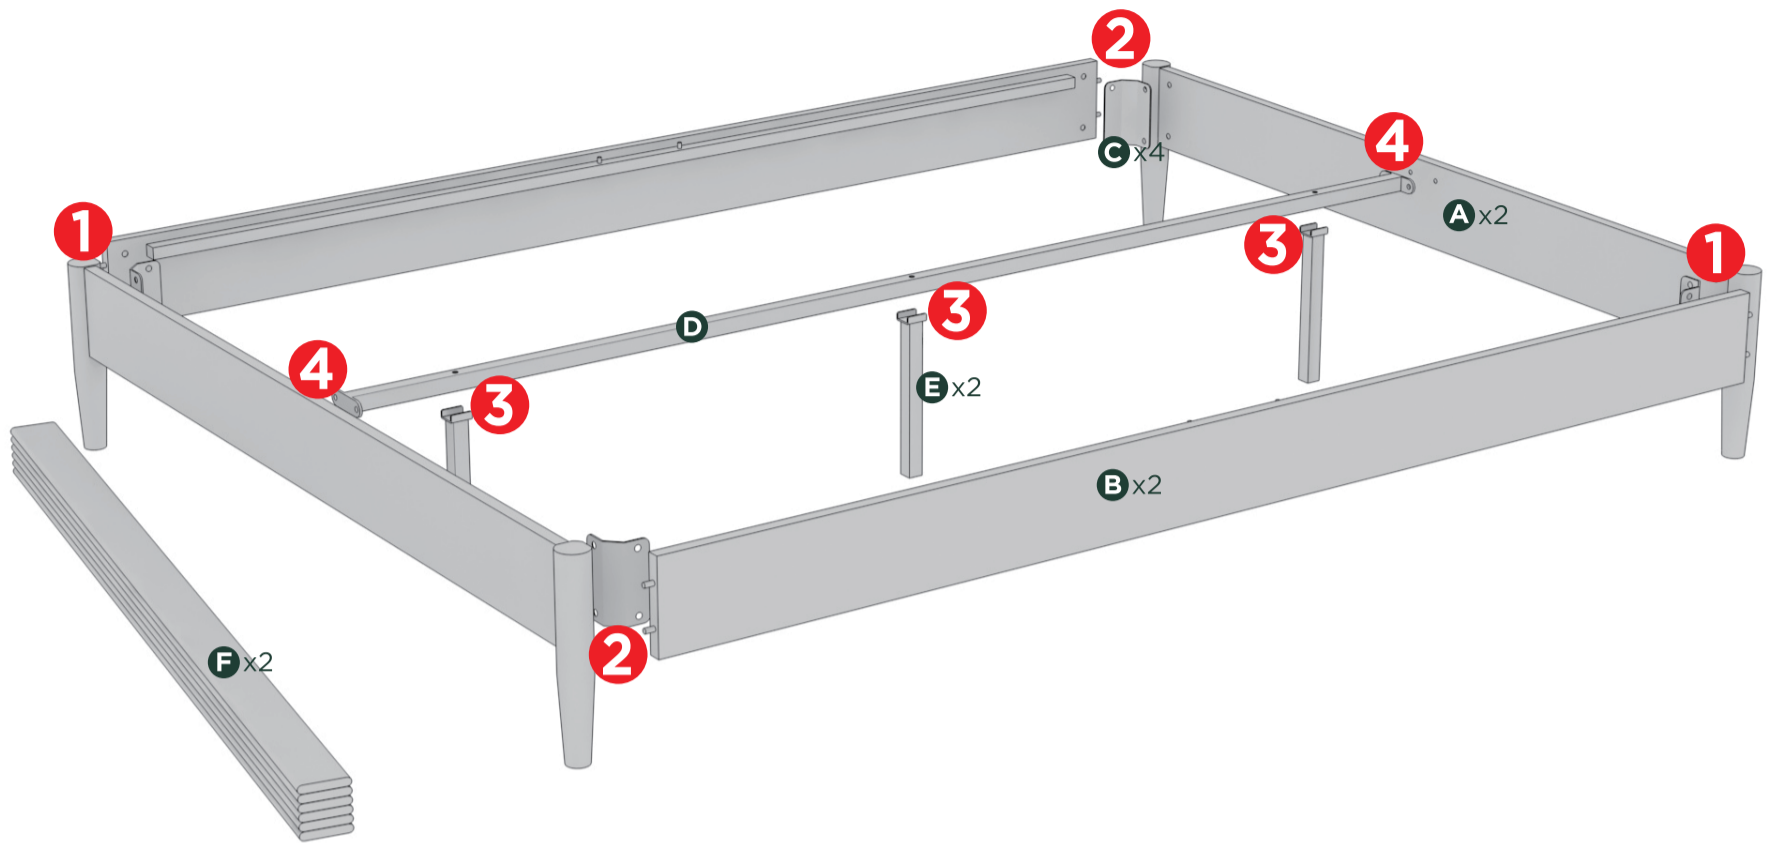

Easy assembly by following 1,2,3...

## 12 Inch Wood Platform Bed

### Components

1

2

3

4

5

Please peel off the upper strip  
Non-Slip tape keeps your  
mattress in place