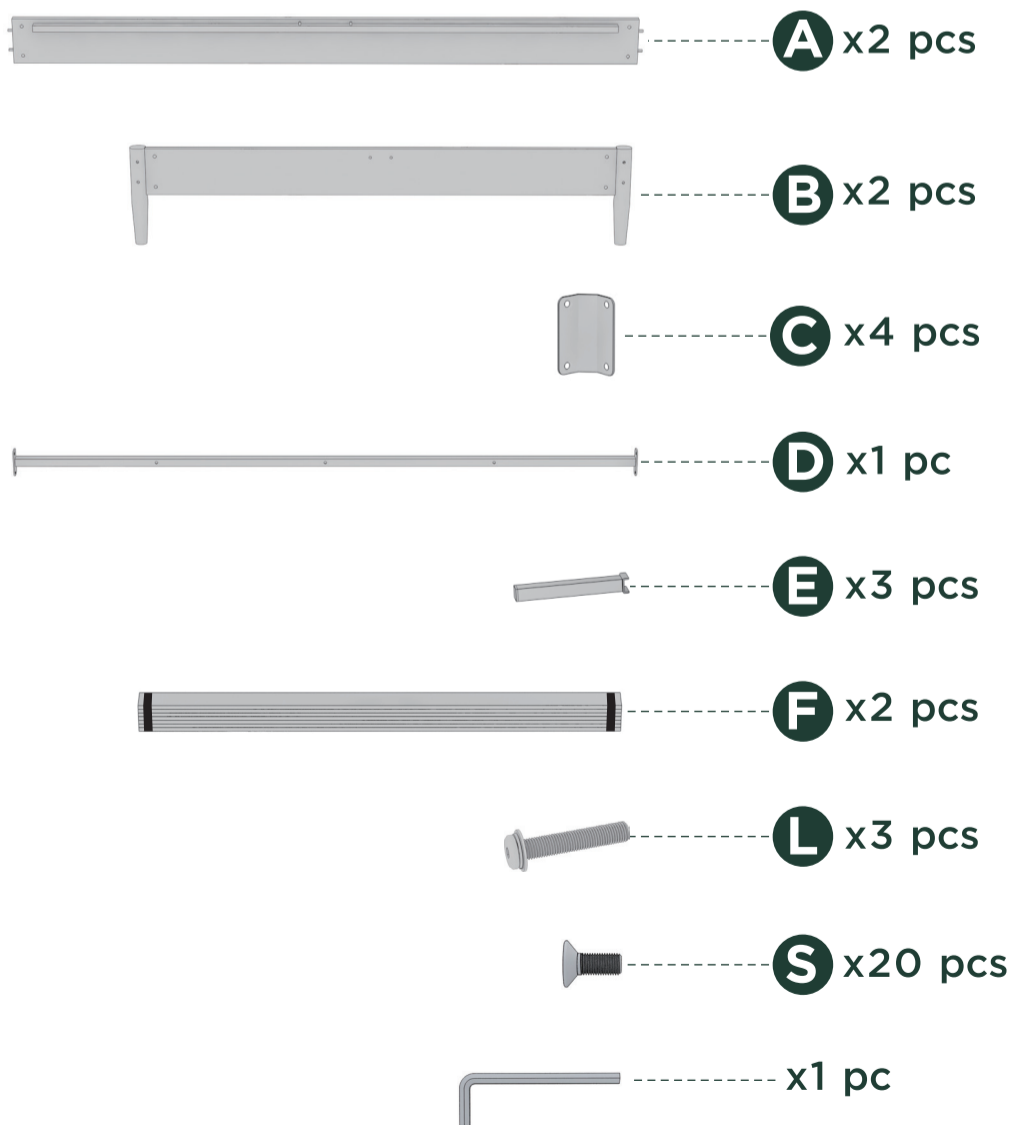

Easy assembly by following 1,2,3...

## 12 Inch Wood Platform Bed

### Components

1

2

3

4

5

Please peel off the upper strip  
Non-Slip tape keeps your  
mattress in place