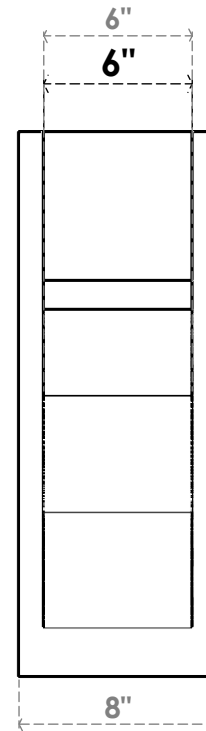

ITEM NUMBER: OUTUROC060X080X14000X22000X060X020X060FST44RCPR

6"W TOP X 8"W BACK X 14"D X 22"H X 6"T TOP X 2"T BACK TIMBERTHANE ROUGH CEDAR FUNSTON FAUX WOOD OPEN OUTLOOKER, BLOCK TOP AND BACK, 6"W CLOSED BRACE, PRIMED TAN

SIDE PROFILE

FRONT PROFILE

ISOMETRIC

GENERATED DATE : 07/06/2023

EKENA MILLWORK
2300 WEST MAIN ST.
CLARKSVILLE, TX 75426
TOLL FREE: 866-607-0453
WWW.EKENAMILLWORK.COM

NOTES

1. INSTALLATION TO BE COMPLETED IN ACCORDANCE WITH MANUFACTURER'S SPECIFICATIONS.
2. DRAWING MAY NOT BE TO SCALE
3. THIS DRAWING IS INTENDED FOR DESIGN AND PLANNING PURPOSES ONLY.
4. ALL INFORMATION CONTAINED HEREIN WAS CURRENT AT THE TIME OF DEVELOPMENT BUT MUST BE REVIEWED AND APPROVED BY THE PRODUCT MANUFACTURER TO BE CONSIDERED ACCURATE.
5. TIMBERTHANE ARCHITECTURAL PRODUCTS ARE MADE FROM HIGH DENSITY URETHANE AND COME FACTORY PRIMED