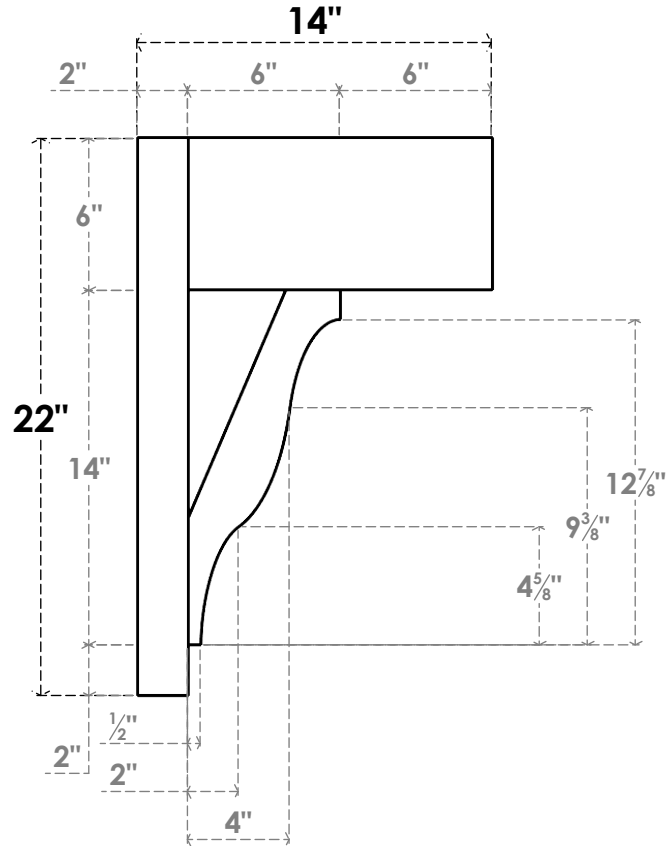

ITEM NUMBER: OUTUROC060X080X14000X22000X060X020X060FST44RCPR

6"W TOP X 8"W BACK X 14"D X 22"H X 6"T TOP X 2"T BACK TIMBERTHANE ROUGH CEDAR FUNSTON FAUX WOOD OPEN OUTLOOKER, BLOCK TOP AND BACK, 6"W CLOSED BRACE, PRIMED TAN

SIDE PROFILE

FRONT PROFILE

ISOMETRIC

GENERATED DATE : 07/06/2023

EKENA MILLWORK
2300 WEST MAIN ST.
CLARKSVILLE, TX 75426
TOLL FREE: 866-607-0453
WWW.EKENAMILLWORK.COM

NOTES

1. INSTALLATION TO BE COMPLETED IN ACCORDANCE WITH MANUFACTURER'S SPECIFICATIONS.
2. DRAWING MAY NOT BE TO SCALE
3. THIS DRAWING IS INTENDED FOR DESIGN AND PLANNING PURPOSES ONLY.
4. ALL INFORMATION CONTAINED HEREIN WAS CURRENT AT THE TIME OF DEVELOPMENT BUT MUST BE REVIEWED AND APPROVED BY THE PRODUCT MANUFACTURER TO BE CONSIDERED ACCURATE.
5. TIMBERTHANE ARCHITECTURAL PRODUCTS ARE MADE FROM HIGH DENSITY URETHANE AND COME FACTORY PRIMED