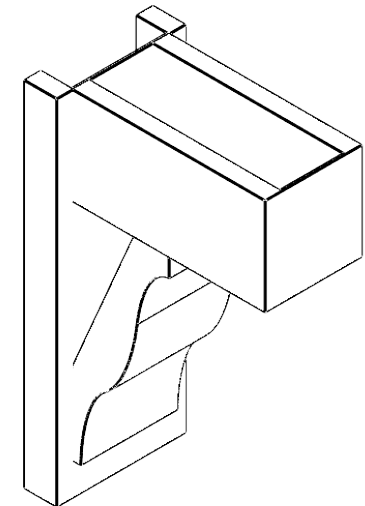

ITEM NUMBER: OUTUROC060X080X14000X22000X060X020X060FST44RCPR

6"W TOP X 8"W BACK X 14"D X 22"H X 6"T TOP X 2"T BACK TIMBERTHANE ROUGH CEDAR FUNSTON FAUX WOOD OPEN OUTLOOKER, BLOCK TOP AND BACK, 6"W CLOSED BRACE, PRIMED TAN

SIDE PROFILE

FRONT PROFILE

ISOMETRIC

GENERATED DATE : 07/06/2023

EKENA MILLWORK
2300 WEST MAIN ST.
CLARKSVILLE, TX 75426
TOLL FREE: 866-607-0453
WWW.EKENAMILLWORK.COM

NOTES

1. INSTALLATION TO BE COMPLETED IN ACCORDANCE WITH MANUFACTURER'S SPECIFICATIONS.
2. DRAWING MAY NOT BE TO SCALE
3. THIS DRAWING IS INTENDED FOR DESIGN AND PLANNING PURPOSES ONLY.
4. ALL INFORMATION CONTAINED HEREIN WAS CURRENT AT THE TIME OF DEVELOPMENT BUT MUST BE REVIEWED AND APPROVED BY THE PRODUCT MANUFACTURER TO BE CONSIDERED ACCURATE.
5. TIMBERTHANE ARCHITECTURAL PRODUCTS ARE MADE FROM HIGH DENSITY URETHANE AND COME FACTORY PRIMED