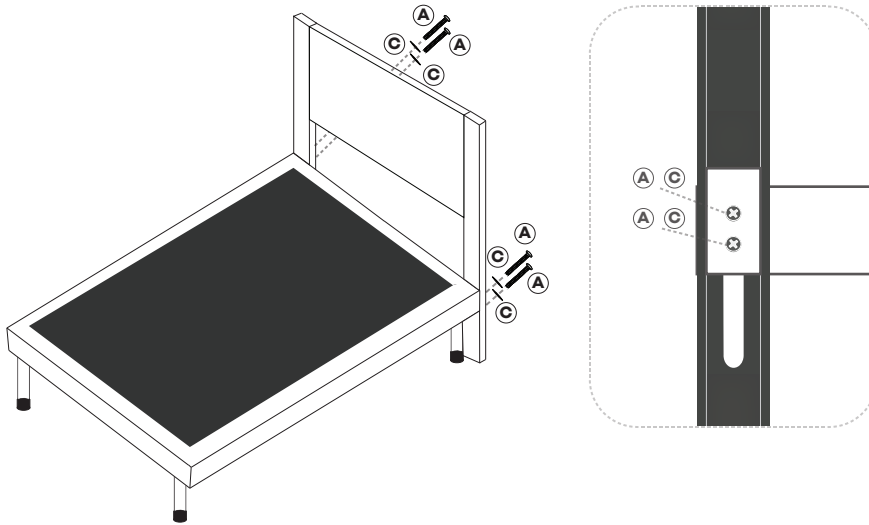

4.

5.

6.

TITUS FURNITURE

100 Dolomite Dr., Toronto, On. M3J 2N2

“R-110” DOUBLE/ QUEEN ASSEMBLY INSTRUCTIONS

BEFORE ASSEMBLY

Check all parts listed are in box (if any parts are missing, or damaged, contact the store you purchased this item from immediately). Read ALL assembly instructions. Failure to assemble correctly may result in damage to the product.

	D	Q
1 	1	1
2 	2	2
A 	4	4
B 	4	4
C 	4	4
D 	6	6

SEE STEPS 1-3 IF ADJUSTABLE HEADBOARD WAS PURCHASED

SEE STEPS 4-5 IF LARGE HEADBOARD WAS PURCHASED

1.

4.

2.

5.

3.