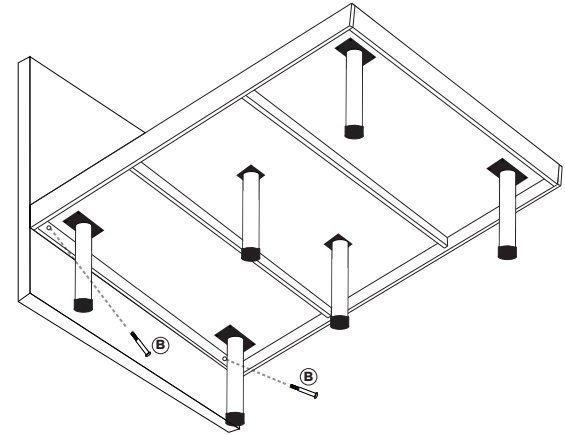

4.

5.

6.

TITUS FURNITURE

100 Dolomite Dr., Toronto, On. M3J 2N2

“R-110” DOUBLE/ QUEEN ASSEMBLY INSTRUCTIONS

BEFORE ASSEMBLY

Check all parts listed are in box (if any parts are missing, or damaged, contact the store you purchased this item from immediately). Read ALL assembly instructions. Failure to assemble correctly may result in damage to the product.

	D	Q
1 	1	1
2 	2	2
A 	4	4
B 	4	4
C 	4	4
D 	6	6

SEE STEPS 1-3 IF ADJUSTABLE HEADBOARD WAS PURCHASED

SEE STEPS 4-5 IF LARGE HEADBOARD WAS PURCHASED

1.

4.

2.

5.

3.