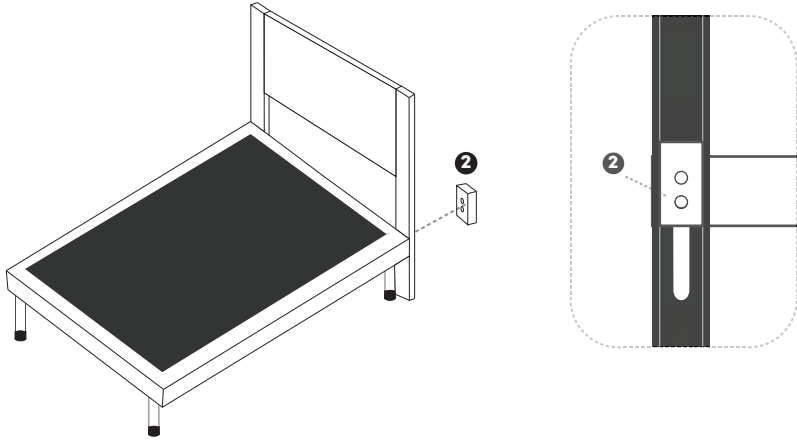

4.

5.

6.

TITUS FURNITURE

100 Dolomite Dr., Toronto, On. M3J 2N2

“R-110” DOUBLE/ QUEEN ASSEMBLY INSTRUCTIONS

BEFORE ASSEMBLY

Check all parts listed are in box (if any parts are missing, or damaged, contact the store you purchased this item from immediately). Read ALL assembly instructions. Failure to assemble correctly may result in damage to the product.

	D	Q
1 	1	1
2 	2	2
A 	4	4
B 	4	4
C 	4	4
D 	6	6

SEE STEPS 1-3 IF ADJUSTABLE HEADBOARD WAS PURCHASED

SEE STEPS 4-5 IF LARGE HEADBOARD WAS PURCHASED

1.

4.

2.

5.

3.