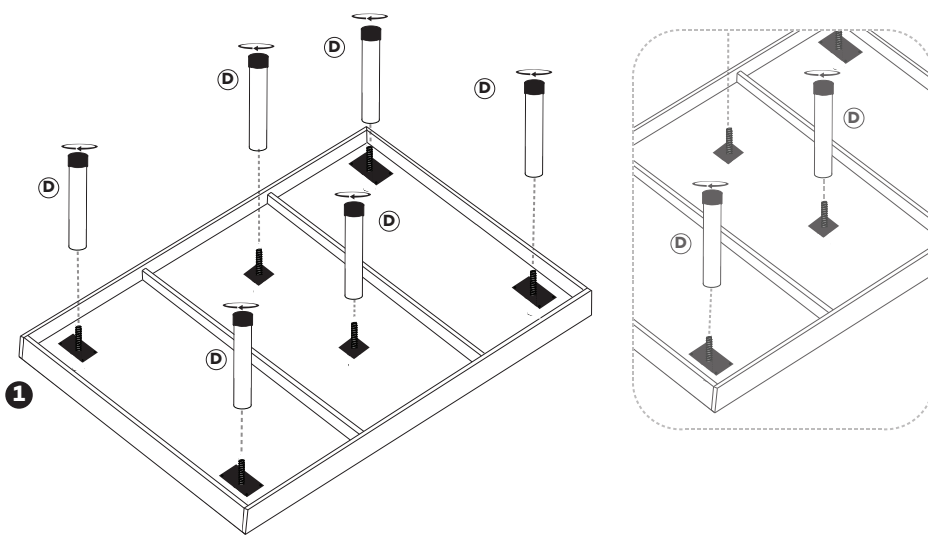

4.

5.

6.

TITUS FURNITURE

100 Dolomite Dr., Toronto, On. M3J 2N2

“R-110” DOUBLE/ QUEEN ASSEMBLY INSTRUCTIONS

BEFORE ASSEMBLY

Check all parts listed are in box (if any parts are missing, or damaged, contact the store you purchased this item from immediately). Read ALL assembly instructions. Failure to assemble correctly may result in damage to the product.

	D	Q
1 	1	1
2 	2	2
A 	4	4
B 	4	4
C 	4	4
D 	6	6

SEE STEPS 1-3 IF ADJUSTABLE HEADBOARD WAS PURCHASED

SEE STEPS 4-5 IF LARGE HEADBOARD WAS PURCHASED

1.

4.

2.

5.

3.