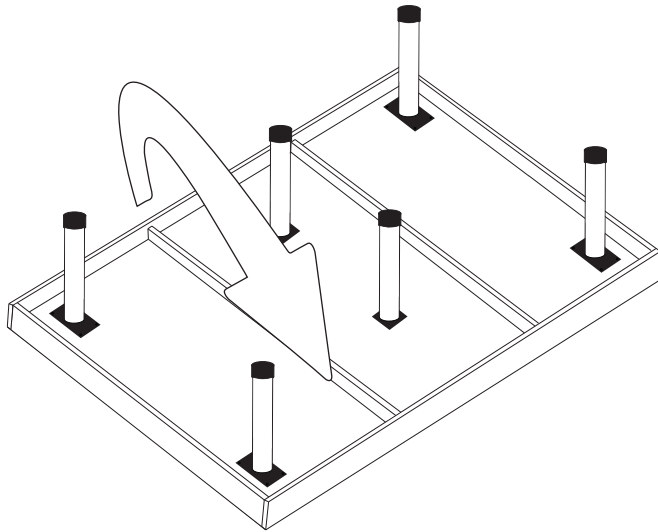

4.

5.

6.

TITUS FURNITURE

100 Dolomite Dr., Toronto, On. M3J 2N2

“R-110” DOUBLE/ QUEEN ASSEMBLY INSTRUCTIONS

BEFORE ASSEMBLY

Check all parts listed are in box (if any parts are missing, or damaged, contact the store you purchased this item from immediately). Read ALL assembly instructions. Failure to assemble correctly may result in damage to the product.

	D	Q
1 	1	1
2 	2	2
A 	4	4
B 	4	4
C 	4	4
D 	6	6

SEE STEPS 1-3 IF ADJUSTABLE HEADBOARD WAS PURCHASED

SEE STEPS 4-5 IF LARGE HEADBOARD WAS PURCHASED

1.

4.

2.

5.

3.