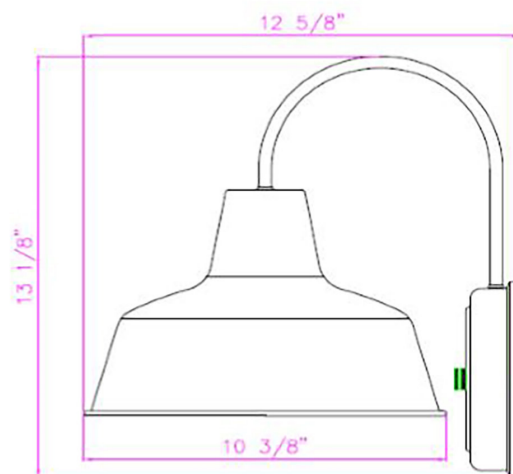

1 Light Outdoor Wall Light 10"

OUTDOOR LIGHTING

Oil Rubbed Bronze

SPECIFICATIONS

MOUNTING:	Wall Mount	LED BRIGHTNESS (LUMENS):	N/A
SLOPED CEILING ADAPTABLE:	N/A	LED COLOR CORRELATED TEMPERATURE (CCT):	N/A
LAMP TYPE 1:	1 lamp 60W Incandescent A19 Medium base bulb	LED COLOR RENDERING INDEX (CRI):	N/A
BULB INCLUDED:	No	LED EFFICACY:	N/A
WATTS PER BULB:	60W	LED AVERAGE RATED LIFE:	N/A
TOTAL WATTAGE:	60W	ENERGY EFFICIENT:	No
DIMMABLE:	Yes	LIGHTING AMPS:	0.5
MATERIAL CONSTRUCTION:	Steel	VOLTAGE:	120V
ASSEMBLED DIMENSIONS:	10.38" L x 13.13" H x 12.63" D		
WEIGHT:	1.65 lbs.		
BACKPLATE DIMENSIONS:	6.13" H x 6.13" W		
CANOPY CEILING DIMENSIONS:	N/A		
GLASS/SHADE DIMENSIONS:	7"H x 10.38" D		
GLASS/SHADE MATERIAL:	Metal		
GLASS/SHADE TYPE:	N/A		
GLASS/SHADE COLOR:	Oil Rubbed Bronze		