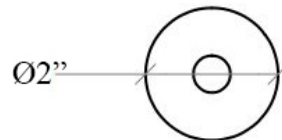

SKU# | Option:

- Duemila 5511 | Polished Chrome

Finishes:

* WS Bath Collections reserves the right to revise dimensions or information on this sheet without notice

Collection Duemila	Model Duemila 5511	Dimensions Metric <i>1 inch = 2.54 cm</i> <i>1 inch = 25.4 mm</i>	 1051 Lea Drive - Collegeville, PA 19426 Tel. 215 513 9400 - Fax 610 831 0215 www.ws bathcollections.com - info@ws bathcollections.com
------------------------------	--------------------------------	--	---

Product Specs Sheets

Collection
Duemila

Model |
Duemila 5511

Dimensions Metric

1 inch = 2.54 cm
1 inch = 25.4 mm

WS[®]
BATH
COLLECTIONS

1051 Lea Drive - Collegeville, PA 19426
Tel. 215 513 9400 - Fax 610 831 0215
www.ws bathcollections.com - info@ws bathcollections.com