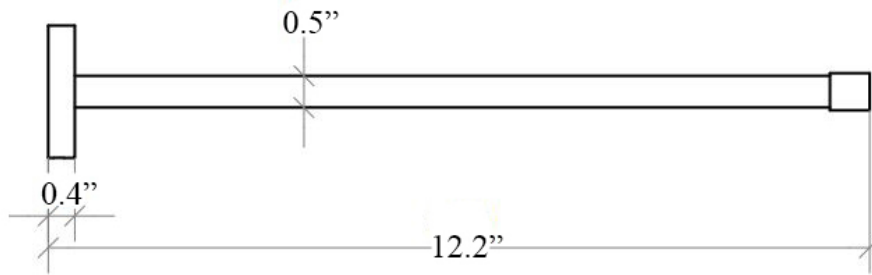

Duemila 5511

Features

- Towel Bar
- Polished Chrome Finish
- Solid Brass Base
- Premium Metal Construction for Durability and Reliability
- Screw Installation or Easy Glue (Self-Adhesive) Installation (No Drilling Required)
- Installation Hardware Included
- Designer Collection
- Italian Design

SKU# | Option:

- Duemila 5511 | Polished Chrome

Finishes:

* WS Bath Collections reserves the right to revise dimensions or information on this sheet without notice

Collection Duemila	Model Duemila 5511	Dimensions Metric <i>1 inch = 2.54 cm</i> <i>1 inch = 25.4 mm</i>	 1051 Lea Drive - Collegeville, PA 19426 Tel. 215 513 9400 - Fax 610 831 0215 www.ws bathcollections.com - info@ws bathcollections.com
------------------------------	--------------------------------	--	---

Product Specs Sheets

Collection
Duemila

Model |
Duemila 5511

Dimensions Metric

1 inch = 2.54 cm
1 inch = 25.4 mm

WS[®]
BATH
COLLECTIONS

1051 Lea Drive - Collegeville, PA 19426
Tel. 215 513 9400 - Fax 610 831 0215
www.ws bathcollections.com - info@ws bathcollections.com