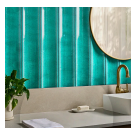

LAVA ART FLUTED AQUAMARINE BLUE 6X36 3D GLOSSY LAVA STONE TILE

Light reflects beautifully off the glossy surface of the Lava Art Fluted Aquamarine Blue 6x36 3D Glossy Lava Stone Tile, enhancing its softly curved shape. This heirloom-quality aquamarine tile adds a sophisticated look whether stacked vertically or horizontally.

COLORS

Adriatic Blue

Aegean Green

Aquamarine

Coral

+2

SPECIFICATIONS

Colorway
Blue

Commercial
Wall Only

Finish
Glossy

Item Size
5.90" x 35.98"

Material
Lava Stone

Residential
Wall Only

PRODUCT GALLERY

DETAILED SPECS

Available Sizes
6x36"

LAVA ART FLUTED

The rugged beauty of authentic lava stone makes a dramatic statement in the Lava Art Fluted collection. Available in an array of vibrant, glossy colors, these hand-glazed, natural stone tiles have been designed to fit perfectly under kitchen islands and bars between the counter and the toe kick. This collection of ultra-durable gently curved tiles was developed exclusively for TileBar.