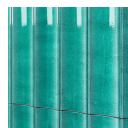

LAVA ART FLUTED AQUAMARINE BLUE 6X36 3D GLOSSY LAVA STONE TILE

Light reflects beautifully off the glossy surface of the Lava Art Fluted Aquamarine Blue 6x36 3D Glossy Lava Stone Tile, enhancing its softly curved shape. This heirloom-quality aquamarine tile adds a sophisticated look whether stacked vertically or horizontally.

COLORS

Adriatic Blue

Aegean Green

Aquamarine

Coral

+2

SPECIFICATIONS

Colorway
Blue

Commercial
Wall Only

Finish
Glossy

Item Size
5.90" x 35.98"

Material
Lava Stone

Residential
Wall Only

PRODUCT GALLERY

DETAILED SPECS

Available Sizes
6x36"

LAVA ART FLUTED

The rugged beauty of authentic lava stone makes a dramatic statement in the Lava Art Fluted collection. Available in an array of vibrant, glossy colors, these hand-glazed, natural stone tiles have been designed to fit perfectly under kitchen islands and bars between the counter and the toe kick. This collection of ultra-durable gently curved tiles was developed exclusively for TileBar.