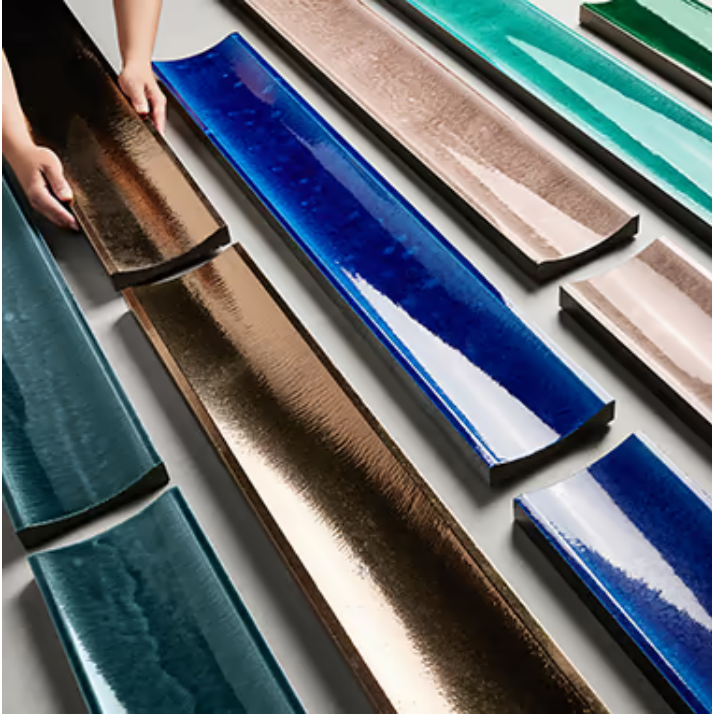

LAVA ART FLUTED AQUAMARINE BLUE 6X36 3D GLOSSY LAVA STONE TILE

Light reflects beautifully off the glossy surface of the Lava Art Fluted Aquamarine Blue 6x36 3D Glossy Lava Stone Tile, enhancing its softly curved shape. This heirloom-quality aquamarine tile adds a sophisticated look whether stacked vertically or horizontally.

Stone Type
Lava Stone

Style
Art Deco, Classic

Tile Thickness
Low: 15 mm | High: 30 mm

Tile Use
Backsplash, Bathroom Wall, Kitchen Wall,
Outdoor Wall, Shower Wall, Wall Tile

Weight
36.4 lbs

DIMENSIONS

Sample Size
3" x 6"

LAVA ART FLUTED

The rugged beauty of authentic lava stone makes a dramatic statement in the Lava Art Fluted collection. Available in an array of vibrant, glossy colors, these hand-glazed, natural stone tiles have been designed to fit perfectly under kitchen islands and bars between the counter and the toe kick. This collection of ultra-durable gently curved tiles was developed exclusively for TileBar.