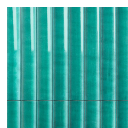

LAVA ART FLUTED AQUAMARINE BLUE 6X36 3D GLOSSY LAVA STONE TILE

Light reflects beautifully off the glossy surface of the Lava Art Fluted Aquamarine Blue 6x36 3D Glossy Lava Stone Tile, enhancing its softly curved shape. This heirloom-quality aquamarine tile adds a sophisticated look whether stacked vertically or horizontally.

COLORS

Adriatic Blue

Aegean Green

Aquamarine

Coral

+2

SPECIFICATIONS

Colorway
Blue

Commercial
Wall Only

Finish
Glossy

Item Size
5.90" x 35.98"

Material
Lava Stone

Residential
Wall Only

PRODUCT GALLERY

DETAILED SPECS

Available Sizes
6x36"