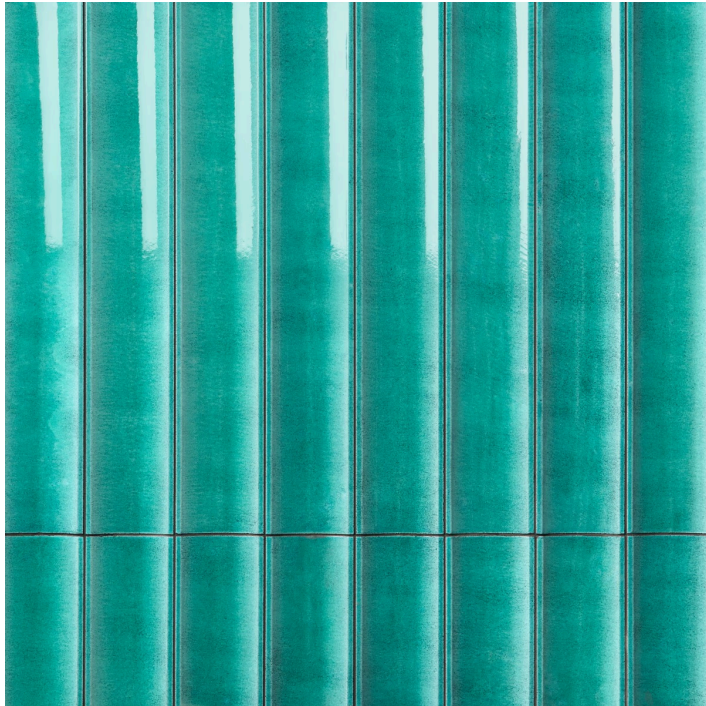

LAVA ART FLUTED AQUAMARINE BLUE 6X36 3D GLOSSY LAVA STONE TILE

Light reflects beautifully off the glossy surface of the Lava Art Fluted Aquamarine Blue 6x36 3D Glossy Lava Stone Tile, enhancing its softly curved shape. This heirloom-quality aquamarine tile adds a sophisticated look whether stacked vertically or horizontally.

COLORS

Adriatic Blue

Aegean Green

Aquamarine

Coral

+2

SPECIFICATIONS

Colorway
Blue

Stone Type
Lava Stone

Style
Art Deco, Classic

Tile Thickness
Low: 15 mm | High: 30 mm

Tile Use
Backsplash, Bathroom Wall, Kitchen Wall,
Outdoor Wall, Shower Wall, Wall Tile

Weight
36.4 lbs

DIMENSIONS

Sample Size
3" x 6"

LAVA ART FLUTED

The rugged beauty of authentic lava stone makes a dramatic statement in the Lava Art Fluted collection. Available in an array of vibrant, glossy colors, these hand-glazed, natural stone tiles have been designed to fit perfectly under kitchen islands and bars between the counter and the toe kick. This collection of ultra-durable gently curved tiles was developed exclusively for TileBar.