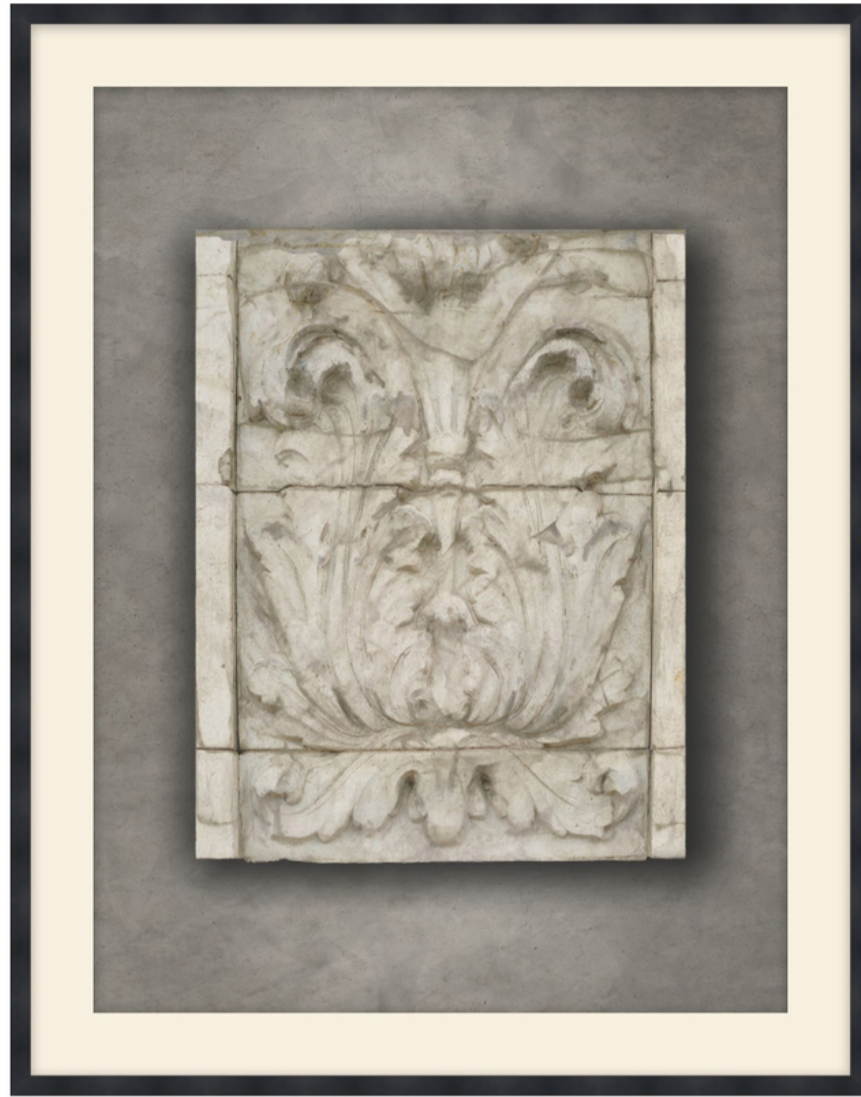

THEODORE ALEXANDER

Relief 2

D3077S61529-5014

Plastic Frame

Textured Paper - Floated Deckled

M4 - Warm White Smooth + White Core Width:3"

F992 - Black Cap Frame - Width: 0.875

W 31¾ x D 1¼ x H 39¾ inches

Material(s):

Collection: Art by TA

Style: Modern / Formal Modern

Type: Décor / Wall Art