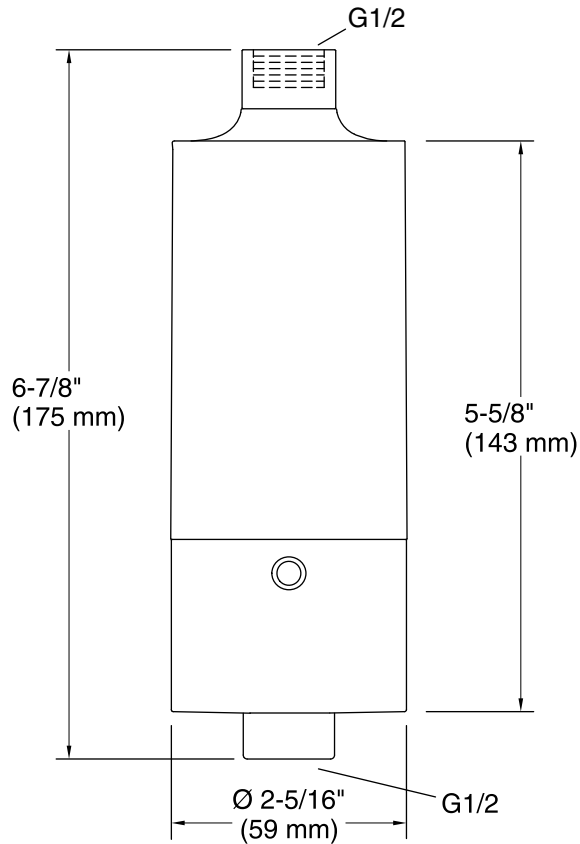

Technical Information

All product dimensions are nominal.

Notes

Install this product according to the installation instructions.

Replace filter cartridge every 6 months.