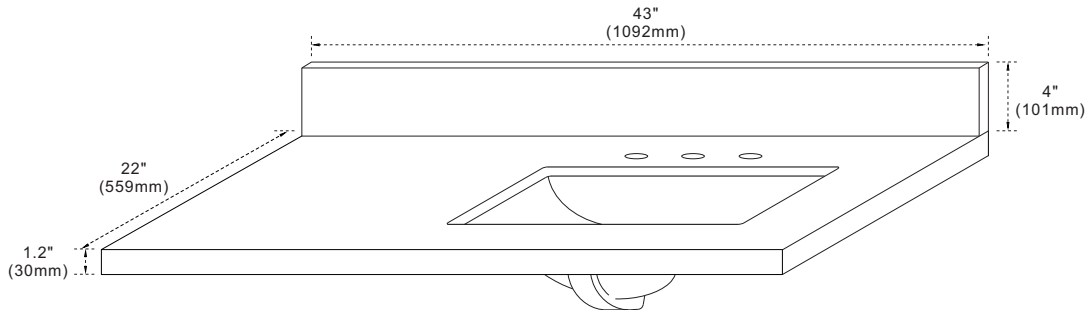

### Features

1. Single 20" rectangular undermount sink cutout;
2. 8" wide spread faucet holes;
3. 4" height backsplash (sold separately);
4. Thickness laminated to 1.2";
5. Ceramic sink on right side of countertop;