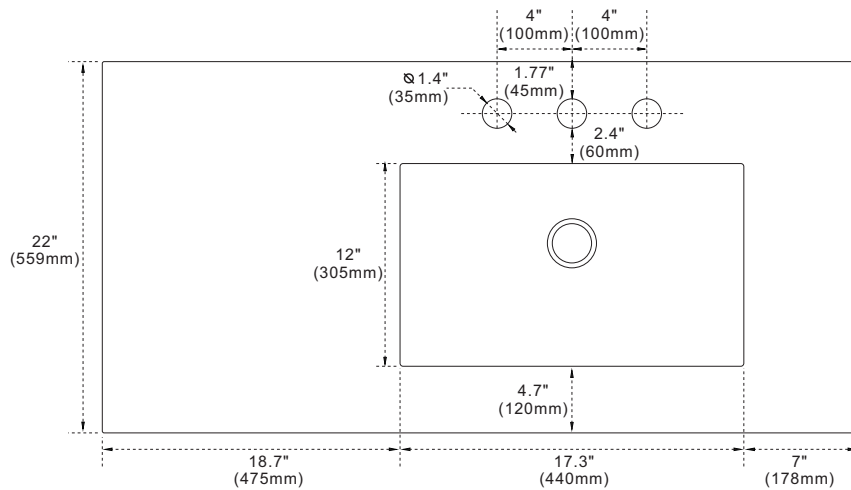

BELLATERRA HOME

Model: 430002-43-R Countertop

Features

1. Single 20" rectangular undermount sink cutout;
2. 8" wide spread faucet holes;
3. 4" height backsplash (sold separately);
4. Thickness laminated to 1.2";
5. Ceramic sink on right side of countertop;

Colors / Finishes

- WM - Natural White Carrara marble;
- BG - Natural Black Galaxy Granite;
- GY - Natural Grey Granite;
- WE - White Engineer Stone;

Top view

Side view

NOTE: SINK STYLE, SHAPE, FAUCET HOLES, CUTOUT ON TOP, VANITY MAY VARY FROM THE PICTURE ABOVE. INSTRUCTIONAL PURPOSE ONLY.

Professional installation is recommended.
www.bellaterra-home.com

Bellaterra Home LLC, All Rights Reserved 2019