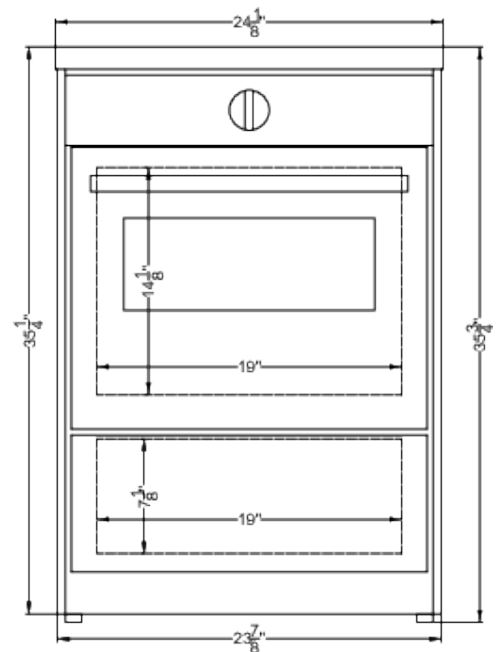

WEM665W Specifications:

Overview	
Height of Cabinet	35.75" (91 cm)
Width	24.13" (61 cm)
Depth	24.0" (61 cm)
Door	White
Cabinet	White
US Electrical Safety	ETL
Voltage/Frequency	220 V AC/60 Hz
Weight	150.0 lbs. (68 kg)
Parts & Labor Warranty	1 Year
UPC	761101145969
Electric Range	
Oven Capacity	2.92 cu.ft. (83 L)
Cooktop Surface	Glass
Element Type	Induction
Number of Elements	4
Element #1 Size	6.0" (15 cm)
Element #1 Wattage	675.0
Element #2 Size	6.0" (15 cm)
Element #2 Wattage	675.0
Element #3 Size	6.0" (15 cm)
Element #3 Wattage	675.0
Element #4 Size	8.0" (20 cm)
Element #4 Wattage	950.0
Burner Controls	Digital
Oven Controls	Dial
Oven Light	Yes
Cleaning Type	Manual
Oven Rack Qty	2
Oven Window	Yes
Oven Interior Height	14.0" (36 cm)
Oven Interior Width	19.0" (48 cm)
Oven Interior Depth	19.0" (48 cm)
Individual Indicator Lights	Yes
Storage Compartment	Yes
Broiler Location	Inside Oven

Front View