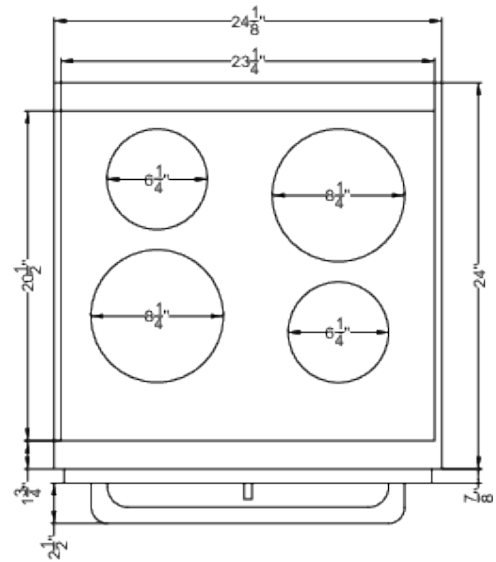

WEM665W Specifications:

Overview	
Height of Cabinet	35.75" (91 cm)
Width	24.13" (61 cm)
Depth	24.0" (61 cm)
Door	White
Cabinet	White
US Electrical Safety	ETL
Voltage/Frequency	220 V AC/60 Hz
Weight	150.0 lbs. (68 kg)
Parts & Labor Warranty	1 Year
UPC	761101145969
Electric Range	
Oven Capacity	2.92 cu.ft. (83 L)
Cooktop Surface	Glass
Element Type	Induction
Number of Elements	4
Element #1 Size	6.0" (15 cm)
Element #1 Wattage	675.0
Element #2 Size	6.0" (15 cm)
Element #2 Wattage	675.0
Element #3 Size	6.0" (15 cm)
Element #3 Wattage	675.0
Element #4 Size	8.0" (20 cm)
Element #4 Wattage	950.0
Burner Controls	Digital
Oven Controls	Dial
Oven Light	Yes
Cleaning Type	Manual
Oven Rack Qty	2
Oven Window	Yes
Oven Interior Height	14.0" (36 cm)
Oven Interior Width	19.0" (48 cm)
Oven Interior Depth	19.0" (48 cm)
Individual Indicator Lights	Yes
Storage Compartment	Yes
Broiler Location	Inside Oven