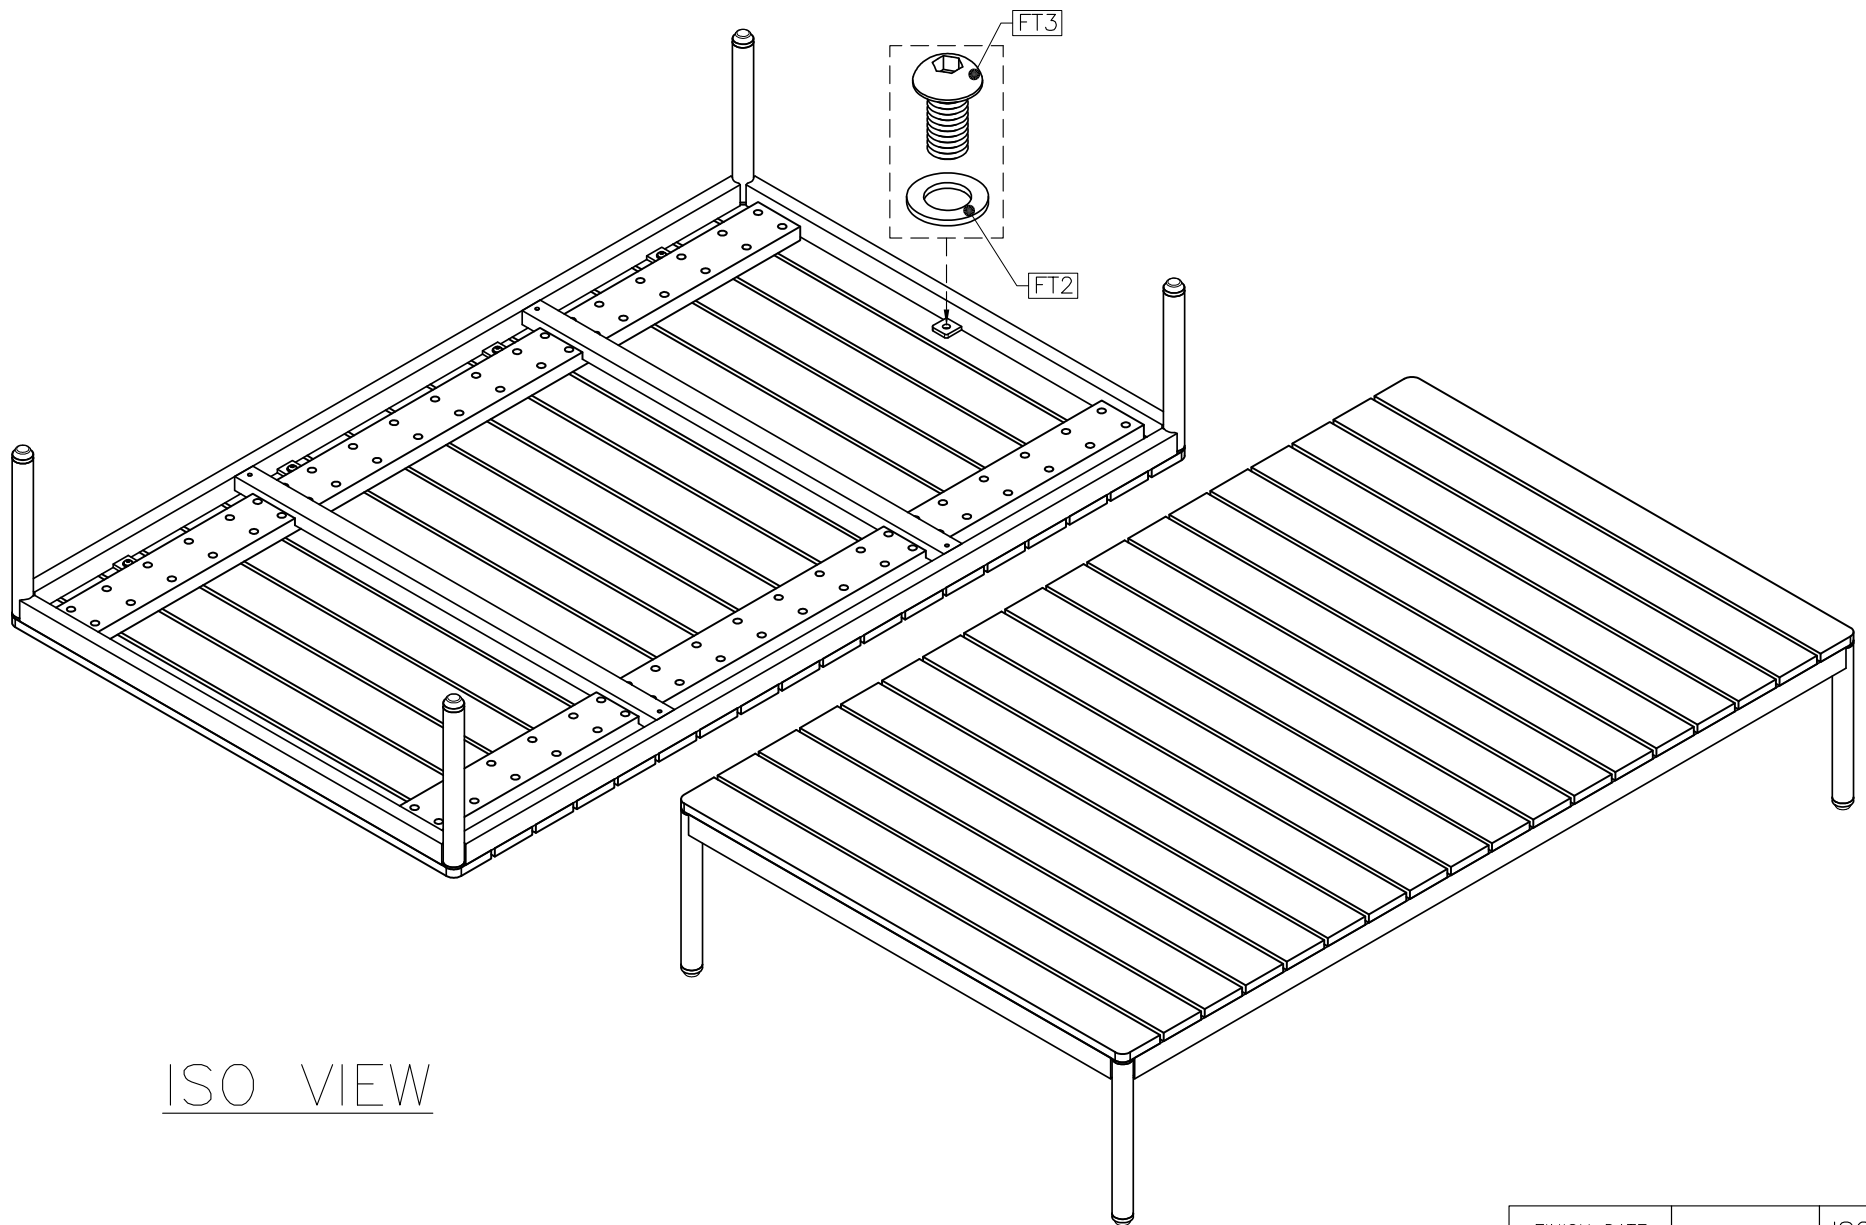

FINISH DATE		ISO
PREPARER DATE: 22-07-16	KHAN	SCALE : 1:2
BEGIN DATE : 1-02-16	JACK	⊕ ⊞ P. 1

OASIQ

DWG.NO: FAE0A14-7H

TITLE : ISO VIEW

DIM EXT: 740x1220x375 MM.

MATERIAL: TEAK+AL

DRAWN BY : Mr.Khanti

FRONT VIEW

OASIQ	DWG.NO: FAEOA14-7H	TITLE : FRONT VIEW	DIM EXT: 740x1220x375 MM.	MATERIAL: TEAK+AL	DRAWN BY : Mr.Khanti	FINISH DATE		EF
						PREPAR DATE:22-07-16	KHAN	SCALE : 1:1
						BEGIN DATE : 1-02-16	JACK	⊕

TOP VIEW

FINISH DATE		ET
PREPAER DATE:22-07-16	KHAN	SCALE : 1:1
BEGIN DATE : 1-02-16	JACK	P. 2

OASIQ

DWG.NO: FAEOA14-7H

TITLE : TOP VIEW

DIM EXT: 740x1220x375 MM.

MATERIAL: TEAK+AL

DRAWN BY : Mr.Khanti

SIDE VIEW

FINISH DATE		ES
PREPAR DATE: 22-07-16	KHAN	SCALE : 1:1
BEGIN DATE : 1-02-16	JACK	⊕ ⊞

OASIQ

DWG.NO: FAE0A14-7H

TITLE : SIDE VIEW

DIM EXT: 740x1220x375 MM.

MATERIAL: TEAK+AL

DRAWN BY : Mr.Khanti