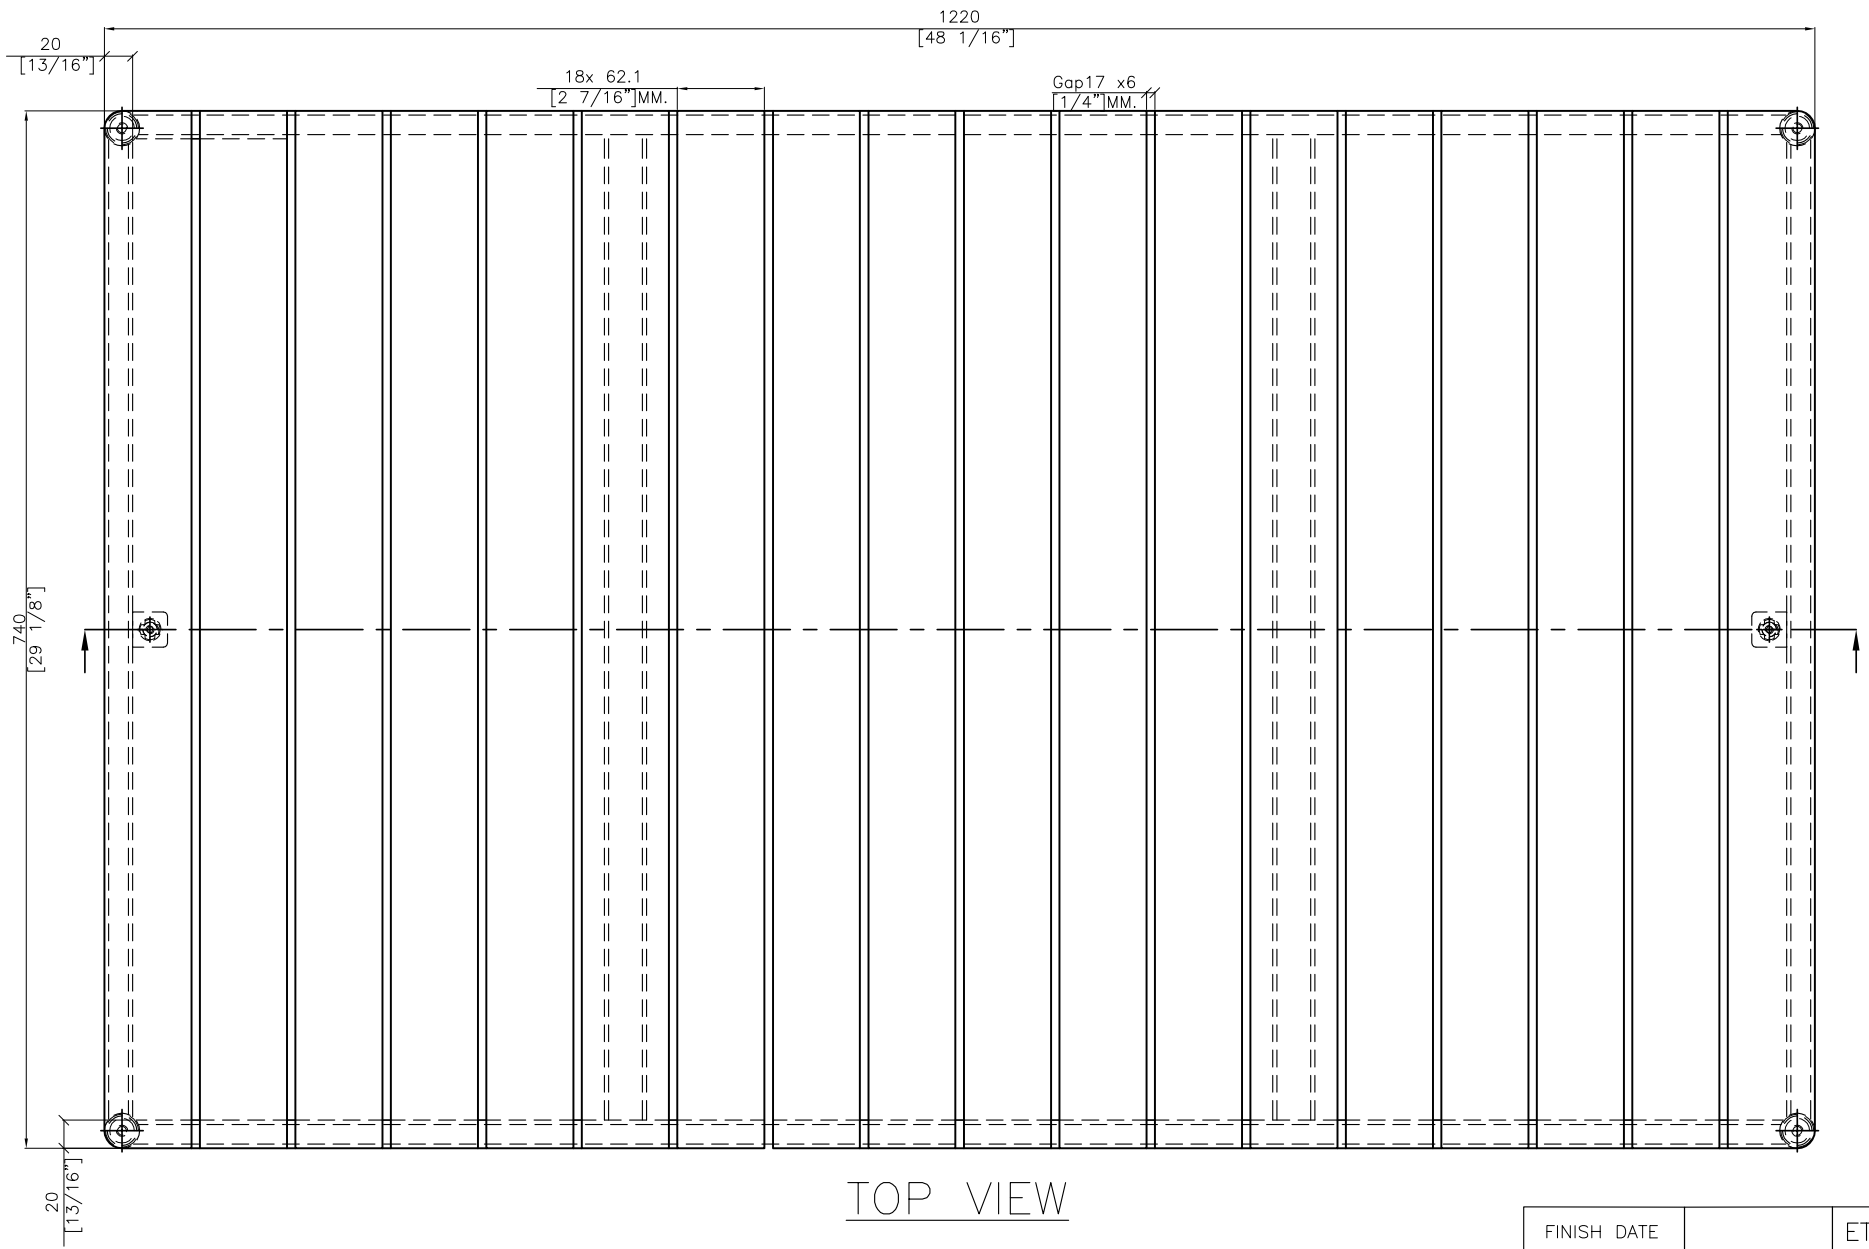

FINISH DATE		ISO
PREPARER DATE: 22-07-16	KHAN	SCALE : 1:2
BEGIN DATE : 1-02-16	JACK	⊕ ⊞ P. 1

OASIQ

DWG.NO: FAE0A14-7H

TITLE : ISO VIEW

DIM EXT: 740x1220x375 MM.

MATERIAL: TEAK+AL

DRAWN BY : Mr.Khanti

FRONT VIEW

OASIQ	DWG.NO: FAEOA14-7H	TITLE : FRONT VIEW	DIM EXT: 740x1220x375 MM.	MATERIAL: TEAK+AL	DRAWN BY : Mr.Khanti	FINISH DATE		EF
						PREPAR DATE:22-07-16	KHAN	SCALE : 1:1
						BEGIN DATE : 1-02-16	JACK	⊕

TOP VIEW

FINISH DATE		ET
PREPAER DATE:22-07-16	KHAN	SCALE : 1:1
BEGIN DATE : 1-02-16	JACK	P. 2

OASIQ

DWG.NO: FAEOA14-7H

TITLE : TOP VIEW

DIM EXT: 740x1220x375 MM.

MATERIAL: TEAK+AL

DRAWN BY : Mr.Khanti

SIDE VIEW

FINISH DATE		ES
PREPAR DATE: 22-07-16	KHAN	SCALE : 1:1
BEGIN DATE : 1-02-16	JACK	⊕ ⊞

OASIQ

DWG.NO: FAE0A14-7H

TITLE : SIDE VIEW

DIM EXT: 740x1220x375 MM.

MATERIAL: TEAK+AL

DRAWN BY : Mr.Khanti