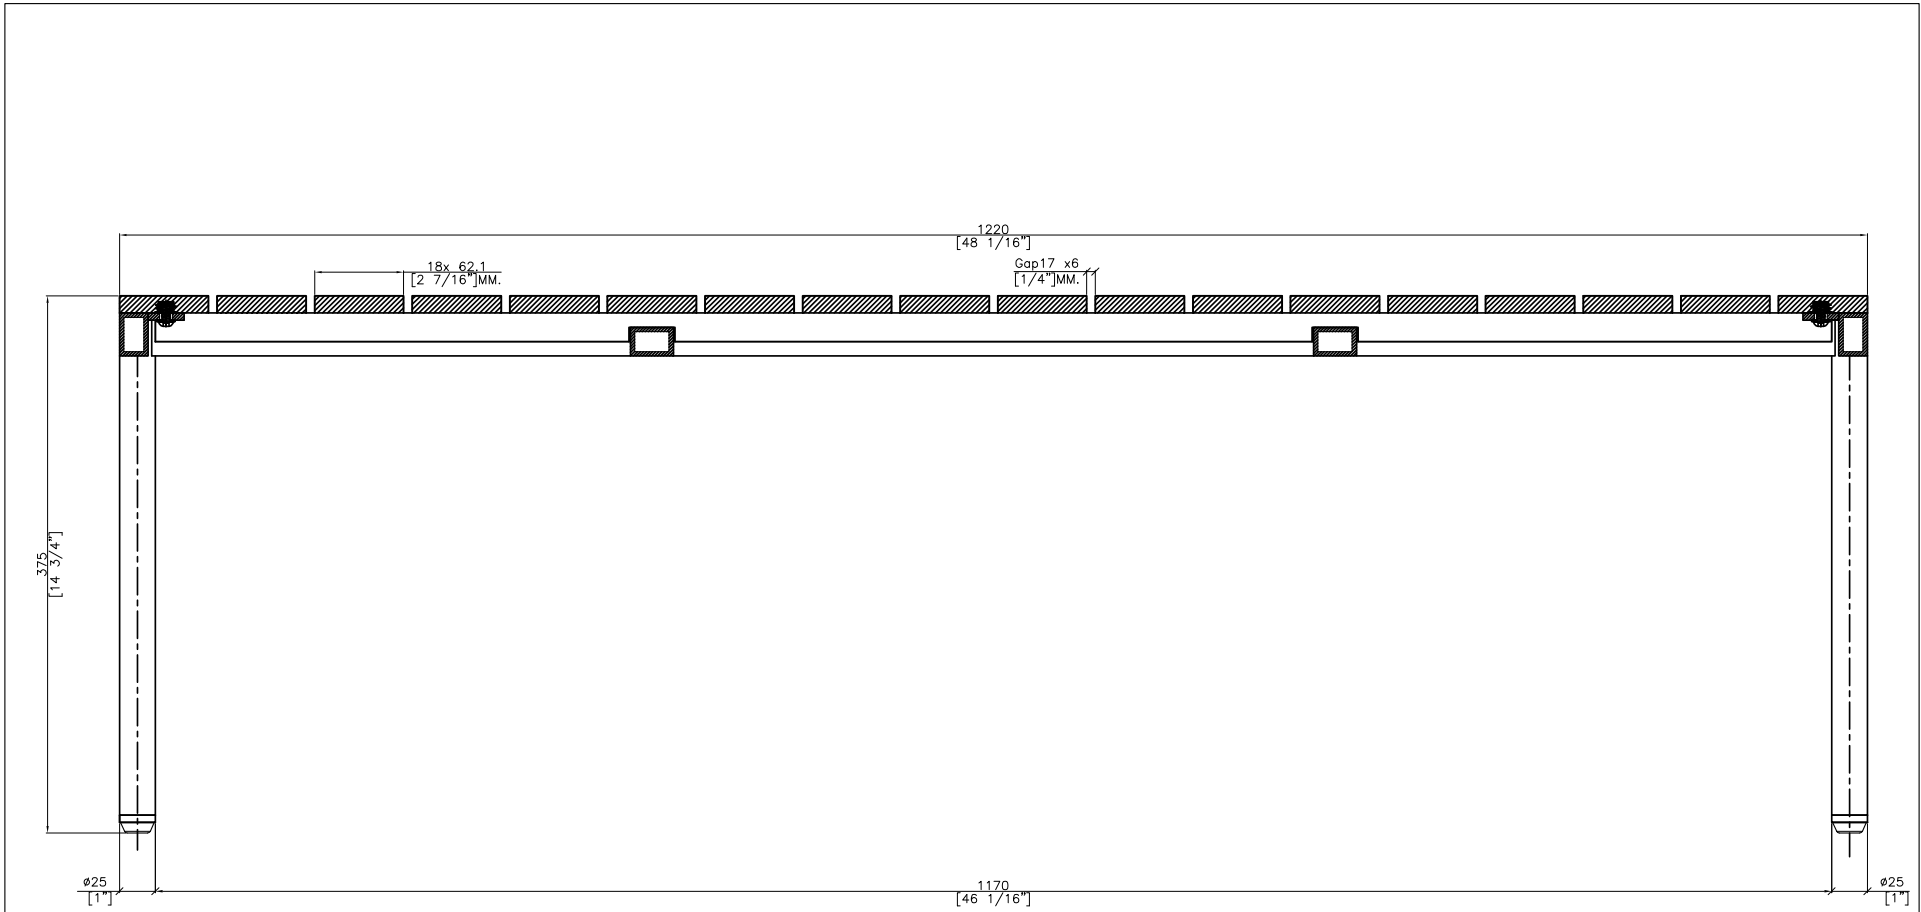

FINISH DATE		ISO
PREPARER DATE: 22-07-16	KHAN	SCALE : 1:2
BEGIN DATE : 1-02-16	JACK	⊕ ⊞ P. 1

OASIQ

DWG.NO: FAE0A14-7H

TITLE : ISO VIEW

DIM EXT: 740x1220x375 MM.

MATERIAL: TEAK+AL

DRAWN BY : Mr.Khanti

FRONT VIEW

OASIQ	DWG.NO: FAEOA14-7H	TITLE : FRONT VIEW	DIM EXT: 740x1220x375 MM.	MATERIAL: TEAK+AL	DRAWN BY : Mr.Khanti	FINISH DATE		EF
						PREPAR DATE:22-07-16	KHAN	SCALE : 1:1
						BEGIN DATE : 1-02-16	JACK	⊕

TOP VIEW

FINISH DATE		ET
PREPAER DATE:22-07-16	KHAN	SCALE : 1:1
BEGIN DATE : 1-02-16	JACK	P. 2

OASIQ

DWG.NO: FAEOA14-7H

TITLE : TOP VIEW

DIM EXT: 740x1220x375 MM.

MATERIAL: TEAK+AL

DRAWN BY : Mr.Khanti

SIDE VIEW

FINISH DATE		ES
PREPAR DATE: 22-07-16	KHAN	SCALE : 1:1
BEGIN DATE : 1-02-16	JACK	⊕ ⊞

OASIQ

DWG.NO: FAE0A14-7H

TITLE : SIDE VIEW

DIM EXT: 740x1220x375 MM.

MATERIAL: TEAK+AL

DRAWN BY : Mr.Khanti