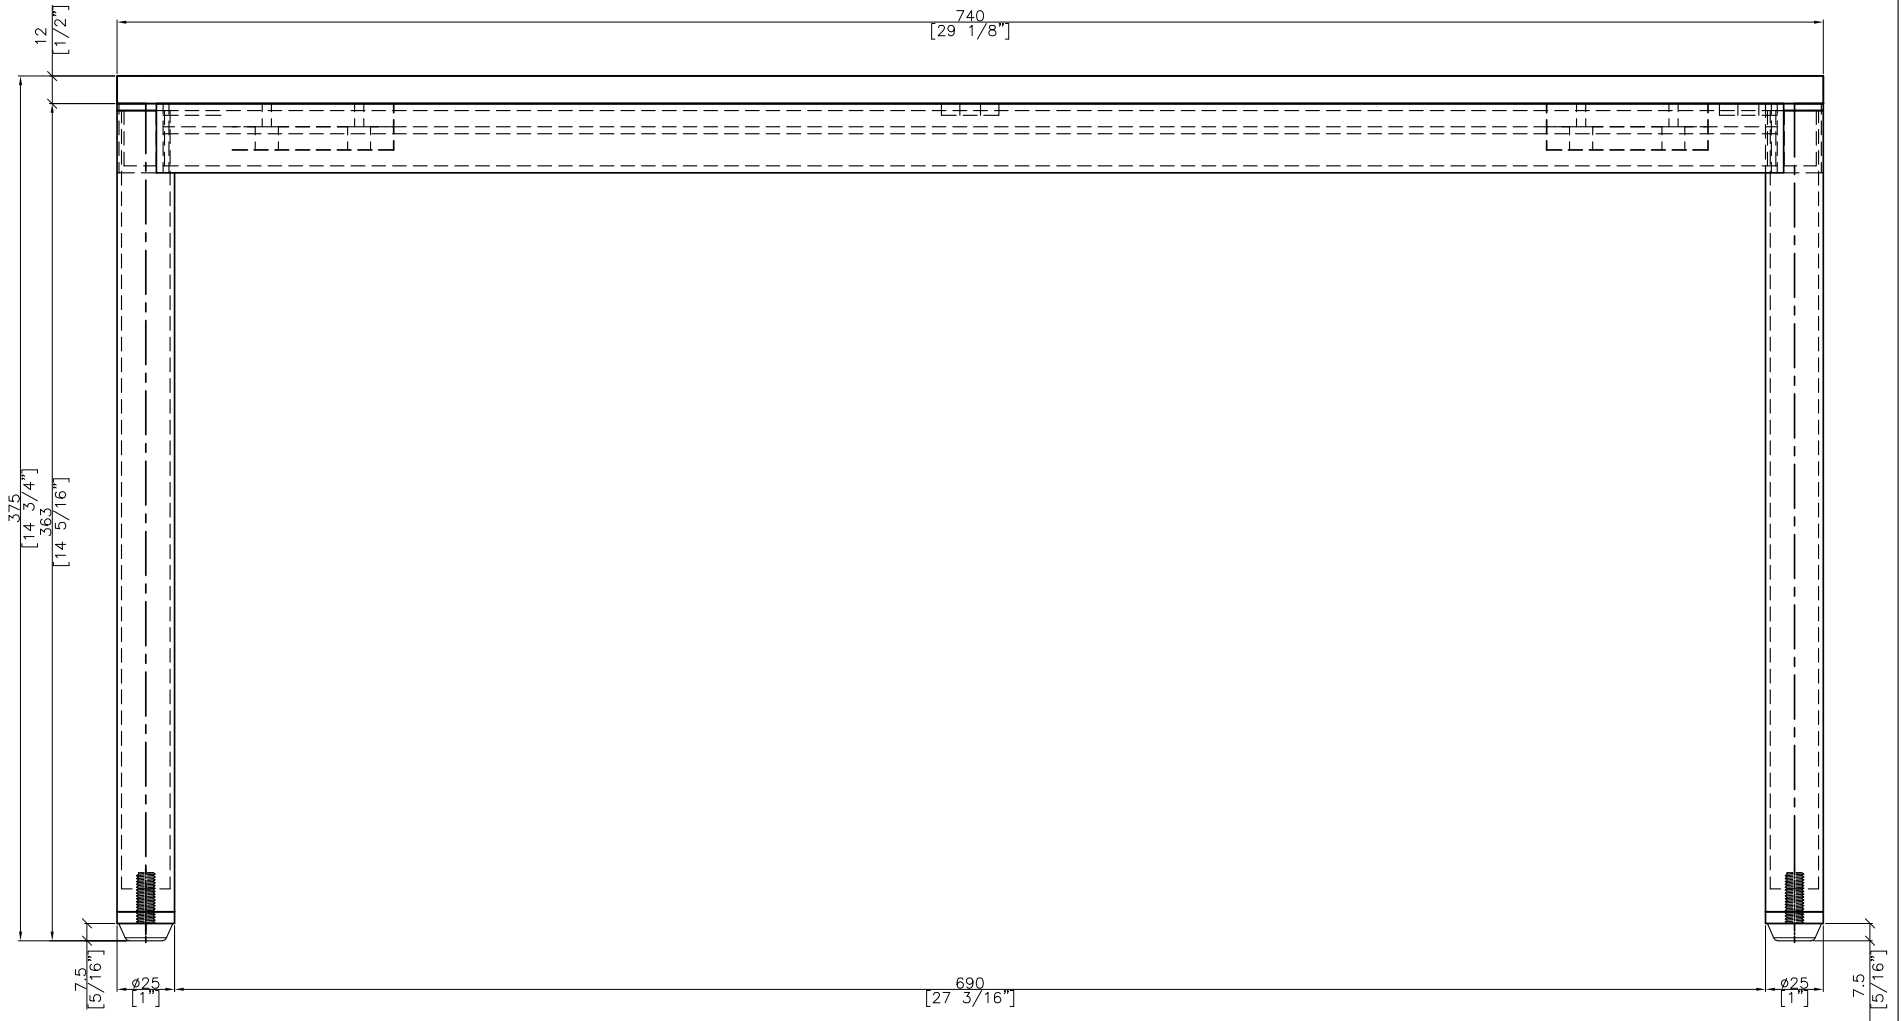

FINISH DATE		ISO
PREPARER DATE: 22-07-16	KHAN	SCALE : 1:2
BEGIN DATE : 1-02-16	JACK	⊕ ⊞ P. 1

OASIQ

DWG.NO: FAE0A14-7H

TITLE : ISO VIEW

DIM EXT: 740x1220x375 MM.

MATERIAL: TEAK+AL

DRAWN BY : Mr.Khanti

FRONT VIEW

OASIQ	DWG.NO: FAEOA14-7H	TITLE : FRONT VIEW	DIM EXT: 740x1220x375 MM.	MATERIAL: TEAK+AL	DRAWN BY : Mr.Khanti	FINISH DATE		EF
						PREPAR DATE:22-07-16	KHAN	SCALE : 1:1
						BEGIN DATE : 1-02-16	JACK	⊕

TOP VIEW

FINISH DATE		ET
PREPAER DATE:22-07-16	KHAN	SCALE : 1:1
BEGIN DATE : 1-02-16	JACK	P. 2

OASIQ

DWG.NO: FAEOA14-7H

TITLE : TOP VIEW

DIM EXT: 740x1220x375 MM.

MATERIAL: TEAK+AL

DRAWN BY : Mr.Khanti

SIDE VIEW

FINISH DATE		ES
PREPAR DATE: 22-07-16	KHAN	SCALE : 1:1
BEGIN DATE : 1-02-16	JACK	⊕ ⊞

OASIQ

DWG.NO: FAE0A14-7H

TITLE : SIDE VIEW

DIM EXT: 740x1220x375 MM.

MATERIAL: TEAK+AL

DRAWN BY : Mr.Khanti