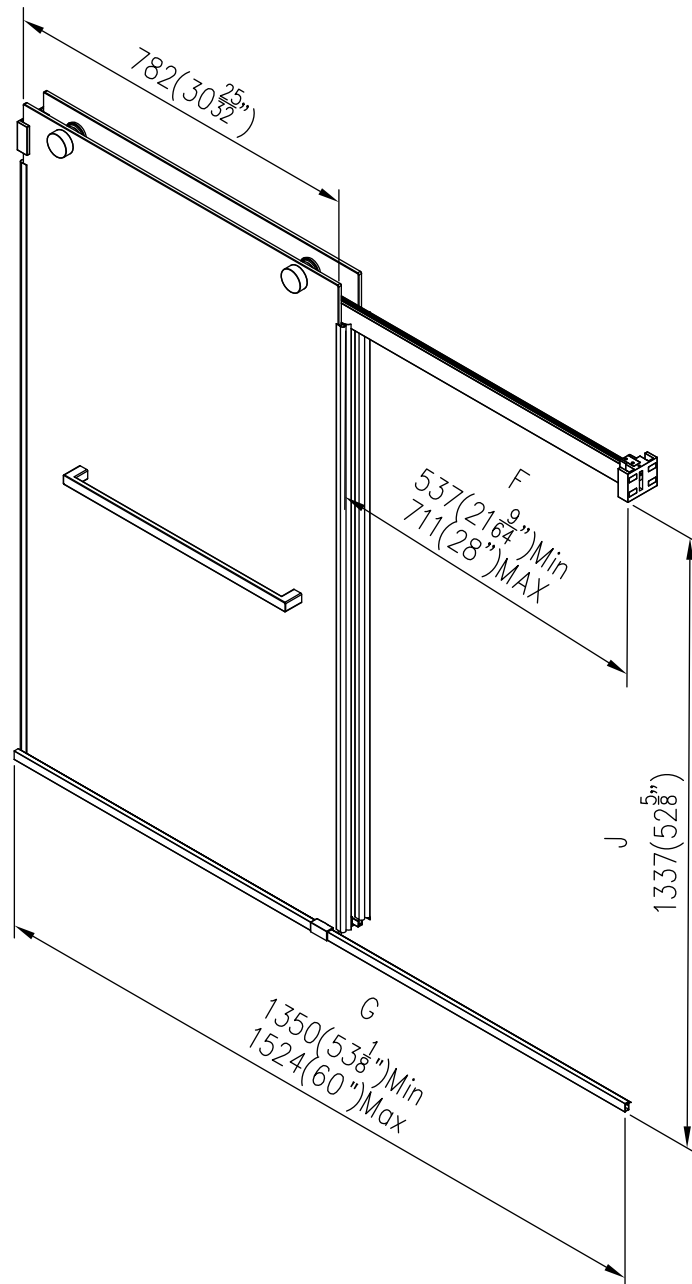

Measurements	
<b>A</b>	Distance Between Handle Holes
<b>B</b>	Handle Length
<b>C</b>	Distance Between Handle Holes To The Side
<b>D</b>	Distance Between Handle Holes To The Bottom
<b>F</b>	Min/Max Walk-In Width
<b>G</b>	Min/Max Shower Door Width
<b>H</b>	Shower Door Height
<b>J</b>	Walk Through Opening Height

Measurements provided are in mm and inches.

Measurements	
<b>A</b>	Distance Between Handle Holes
<b>B</b>	Handle Length
<b>C</b>	Distance Between Handle Holes To The Side
<b>D</b>	Distance Between Handle Holes To The Bottom
<b>F</b>	Min/Max Walk-In Width
<b>G</b>	Min/Max Shower Door Width
<b>H</b>	Shower Door Height
<b>J</b>	Walk Through Opening Height

Measurements provided are in mm and inches.