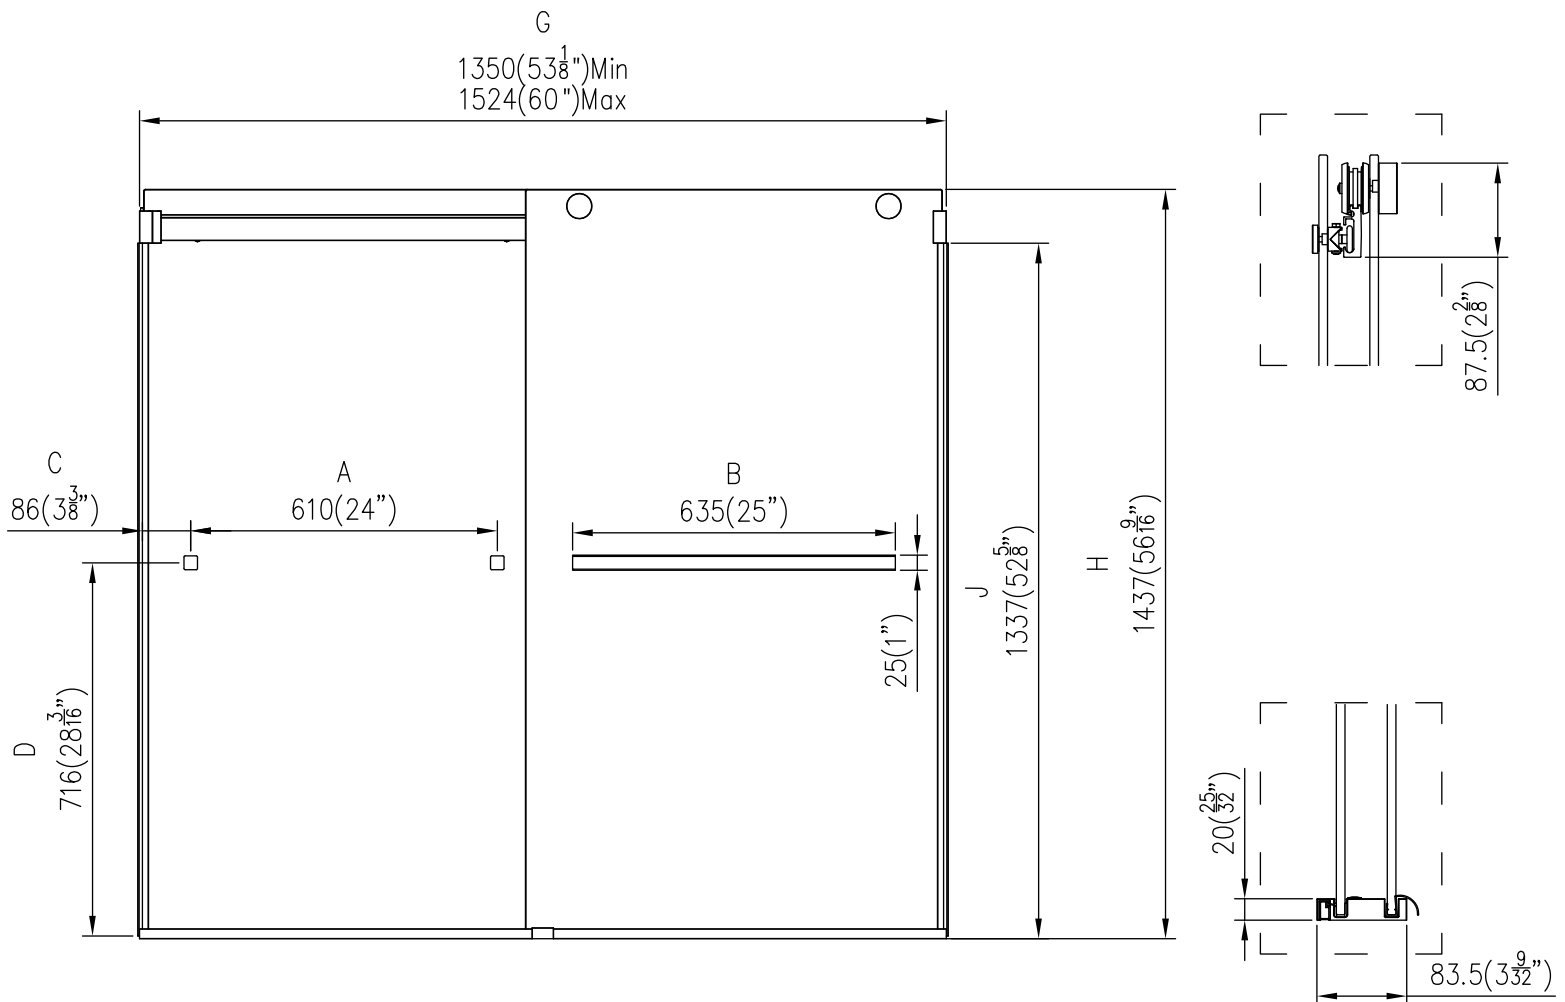

Measurements	
<b>A</b>	Distance Between Handle Holes
<b>B</b>	Handle Length
<b>C</b>	Distance Between Handle Holes To The Side
<b>D</b>	Distance Between Handle Holes To The Bottom
<b>F</b>	Min/Max Walk-In Width
<b>G</b>	Min/Max Shower Door Width
<b>H</b>	Shower Door Height
<b>J</b>	Walk Through Opening Height

Measurements provided are in mm and inches.

Measurements	
<b>A</b>	Distance Between Handle Holes
<b>B</b>	Handle Length
<b>C</b>	Distance Between Handle Holes To The Side
<b>D</b>	Distance Between Handle Holes To The Bottom
<b>F</b>	Min/Max Walk-In Width
<b>G</b>	Min/Max Shower Door Width
<b>H</b>	Shower Door Height
<b>J</b>	Walk Through Opening Height

Measurements provided are in mm and inches.