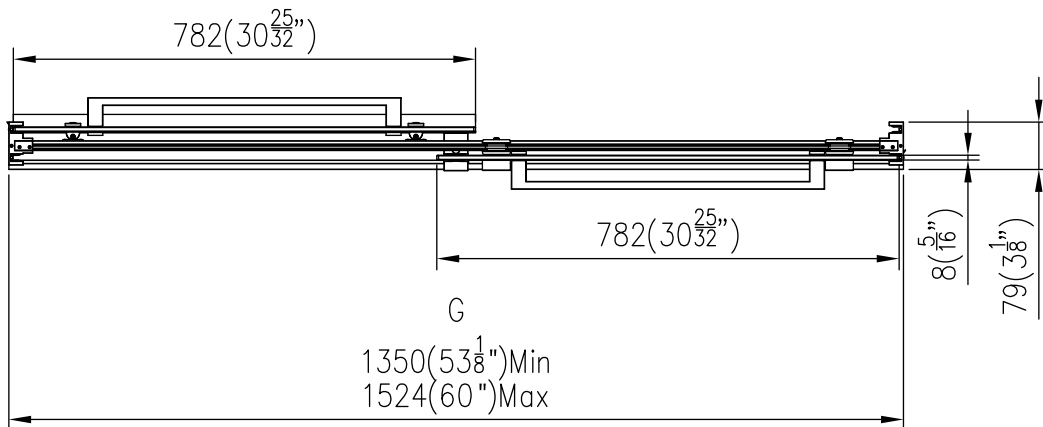

Measurements	
<b>A</b>	Distance Between Handle Holes
<b>B</b>	Handle Length
<b>C</b>	Distance Between Handle Holes To The Side
<b>D</b>	Distance Between Handle Holes To The Bottom
<b>F</b>	Min/Max Walk-In Width
<b>G</b>	Min/Max Shower Door Width
<b>H</b>	Shower Door Height
<b>J</b>	Walk Through Opening Height

Measurements provided are in mm and inches.

Measurements	
<b>A</b>	Distance Between Handle Holes
<b>B</b>	Handle Length
<b>C</b>	Distance Between Handle Holes To The Side
<b>D</b>	Distance Between Handle Holes To The Bottom
<b>F</b>	Min/Max Walk-In Width
<b>G</b>	Min/Max Shower Door Width
<b>H</b>	Shower Door Height
<b>J</b>	Walk Through Opening Height

Measurements provided are in mm and inches.