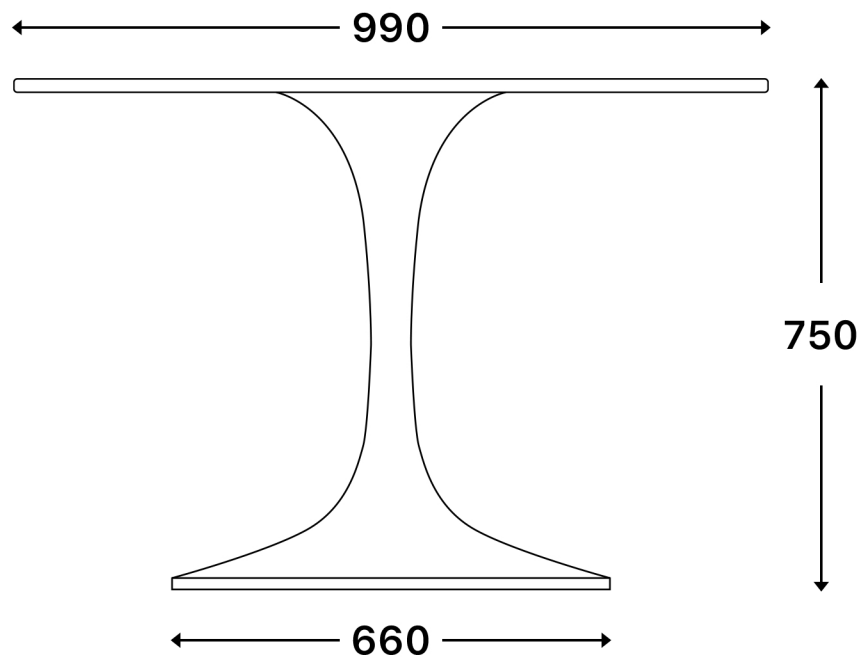

CROCODILE

Category: Coffee table
Material: Metal and Glass
Dimensions:
39" (W) x 29.5" (H)

Technical Data

*Numbers are in millimeters