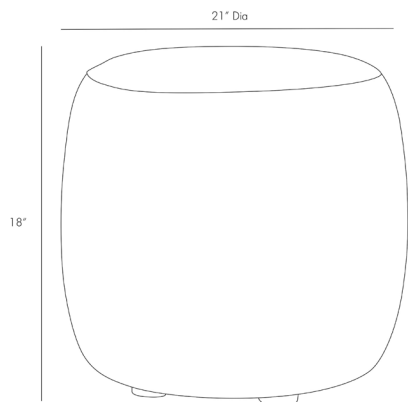

ARTERIOS

OWEN OTTOMAN

2328

H: 18 IN, Dia: 21.00 IN

Brown and White Hide

Contract Suitable As Is

This overstuffed hide stool is soft to the touch and a plush place to rest your feet. Swatches of hide ranging in tones from deep mocha to an auburn caramel dapple the surface in natural grain and texture. Each one, no matter the tones, has a beautiful finish, carefully upholstered with an almost hidden interior stitch. The drum structure rests on disk feet wrapped in top grain leather. Hide tones, patterns and textures will vary.

APPEARANCE

Material	Hide
Finish Will Vary	true
Top Coat/Sealant	false
Textile Contract Suitability	Low Traffic/Private Spaces

DIMENSIONS

Foot Print	Dia: 18.00 IN
------------	---------------

SHIPPING

Product Weight	21.5 LBS
Gross Weight 1	31.75 LBS
Shipping Box 1	H: 23 IN, L: 23 IN, W: 23 IN