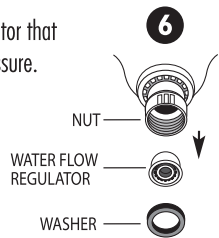

To Set 6 Shower Head Settings and Change Angle

Turn Dial Lever (Fig. 4) to select desired water pattern while holding Shower Head with free hand to prevent loosening of its connection. Swivel Shower Head around ball joint to set desired angle.

Use Pause Mode to Save Water

For your protection, Pause mode doesn't shut off water completely.

For safety (to prevent pressure buildup), Pause mode has water dripping instead of complete shut-off (Fig. 5). After use, DO NOT leave Shower Head dial set to Pause mode.

Low Water Pressure? You can remove Water Flow Regulator.

As mandated by U.S. federal law, this shower head is equipped with water flow regulator that limits maximum water flow to 2.5 gallons (9.5 liters) per minute at 80 psi water pressure. In areas with extremely low water pressure causing the shower water flow to be unsatisfactory, the flow regulator may be removed to improve the water flow in the shower head. Using screwdriver point or long nose pliers, pull out Water Regulator located deep inside Nut underneath Thick Washer (Fig. 6).