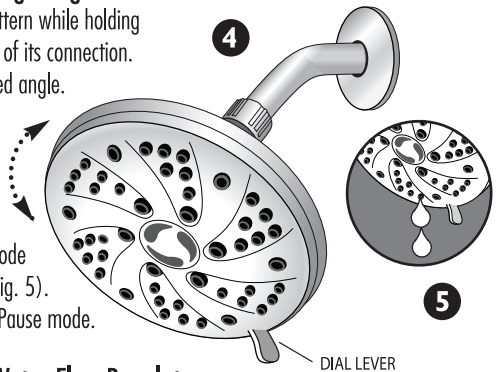

To Set 6 Shower Head Settings and Change Angle

Turn Dial Lever (Fig. 4) to select desired water pattern while holding Shower Head with free hand to prevent loosening of its connection. Swivel Shower Head around ball joint to set desired angle.

Use Pause Mode to Save Water

For your protection, Pause mode doesn't shut off water completely.

For safety (to prevent pressure buildup), Pause mode has water dripping instead of complete shut-off (Fig. 5). After use, DO NOT leave Shower Head dial set to Pause mode.

Low Water Pressure? You can remove Water Flow Regulator.

As mandated by U.S. federal law, this shower head is equipped with water flow regulator that limits maximum water flow to 2.5 gallons (9.5 liters) per minute at 80 psi water pressure. In areas with extremely low water pressure causing the shower water flow to be unsatisfactory, the flow regulator may be removed to improve the water flow in the shower head. Using screwdriver point or long nose pliers, pull out Water Regulator located deep inside Nut underneath Thick Washer (Fig. 6).