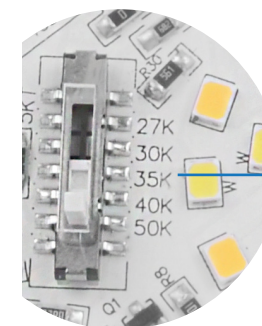

RCD

Surface-Mount LED Downlight

RCD

Low Profile Surface Mount LED Downlight

The RCD Selectable is a Low Profile Surface Mount Downlight, a sleek and low-profile lighting solution meticulously crafted for seamless integration into the most confined spaces. Designed with a low profile, this downlight offers a thin installation profile, ensuring a discreet yet powerful lighting presence. Simplifying the installation process is our innovative twist lock diffuser, allowing for effortless removal during installation. The direct box mount guarantees a flush fit to the ceiling, delivering a polished and professional aesthetic. The versatility of this downlight is further enhanced by its CCT Selectable feature, offering a range of color temperatures (2700/3000/3500/4000/5000K) via switch, enabling you to customize the lighting ambiance to your preference. Economical and practical, each pack includes 24 units, making it an efficient choice for both residential and commercial lighting projects. Illuminate your space with the RCD Downlight, a perfect blend of functionality and style.

Dimensions

	Outer Diameter (OD)	Lens Diameter (LD)	Height (H)
RCD4	5.9" (149mm)	3.9" (99mm)	0.87" (22mm)
RCD6	7.2" (183mm)	5.2" (132mm)	0.87" (22mm)

FEATURES

Optical

Convex diffuser creates uniform light distribution while reducing glare

CCT Selectable

From warm to cool light output or anything in between

Installation

Keyhole mounting slots for quick installation in any 4" junction box

Stamped Metal Body

Provides excellent heat management with a clean aesthetic

CRI 94
R9 >50

Lumens
605-910

Lifetime
60000 hrs

Beam Angle
112°

Ordering Information Example: RCD41120S9WH

Series	Version	Voltage	CCTs	Trim Color
RCD4	1	120	S (2700/3000/3500/4000/5000K)	WH (White)
RCD6				