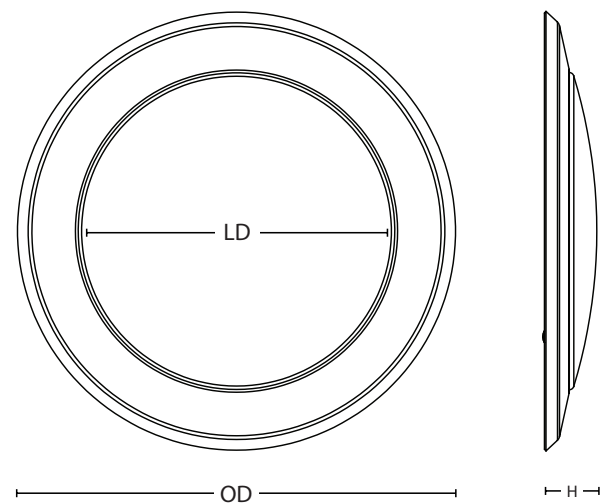

RCD

Surface-Mount LED Downlight

RCD

Low Profile Surface Mount LED Downlight

The RCD Selectable is a Low Profile Surface Mount Downlight, a sleek and low-profile lighting solution meticulously crafted for seamless integration into the most confined spaces. Designed with a low profile, this downlight offers a thin installation profile, ensuring a discreet yet powerful lighting presence. Simplifying the installation process is our innovative twist lock diffuser, allowing for effortless removal during installation. The direct box mount guarantees a flush fit to the ceiling, delivering a polished and professional aesthetic. The versatility of this downlight is further enhanced by its CCT Selectable feature, offering a range of color temperatures (2700/3000/3500/4000/5000K) via switch, enabling you to customize the lighting ambiance to your preference. Economical and practical, each pack includes 24 units, making it an efficient choice for both residential and commercial lighting projects. Illuminate your space with the RCD Downlight, a perfect blend of functionality and style.

Dimensions

	Outer Diameter (OD)	Lens Diameter (LD)	Height (H)
RCD4	5.9" (149mm)	3.9" (99mm)	0.87" (22mm)
RCD6	7.2" (183mm)	5.2" (132mm)	0.87" (22mm)

FEATURES

Optical

Convex diffuser creates uniform light distribution while reducing glare

CCT Selectable

From warm to cool light output or anything in between

Installation

Keyhole mounting slots for quick installation in any 4" junction box

Stamped Metal Body

Provides excellent heat management with a clean aesthetic

CRI 94
R9 >50

Lumens
605-910

Lifetime
60000 hrs

Beam Angle
112°

Ordering Information Example: RCD41120S9WH

Series	Version	Voltage	CCTs	Trim Color
RCD4	1	120	S (2700/3000/3500/4000/5000K)	WH (White)
RCD6				