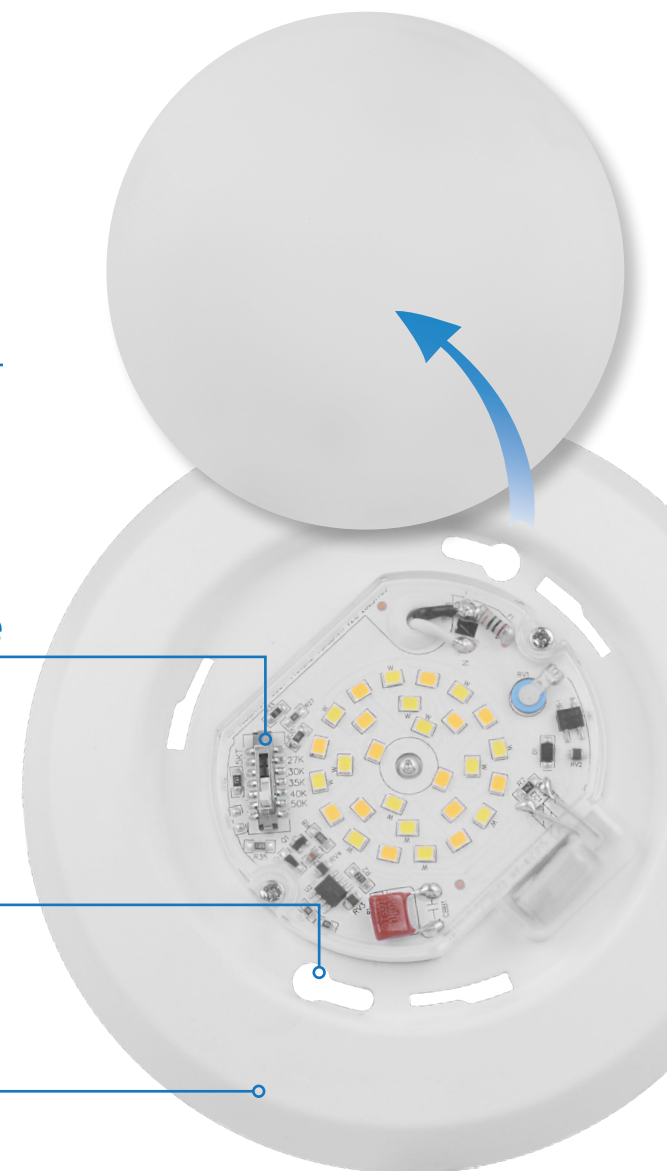

RCD

Surface-Mount LED Downlight

RCD

Low Profile Surface Mount LED Downlight

The RCD Selectable is a Low Profile Surface Mount Downlight, a sleek and low-profile lighting solution meticulously crafted for seamless integration into the most confined spaces. Designed with a low profile, this downlight offers a thin installation profile, ensuring a discreet yet powerful lighting presence. Simplifying the installation process is our innovative twist lock diffuser, allowing for effortless removal during installation. The direct box mount guarantees a flush fit to the ceiling, delivering a polished and professional aesthetic. The versatility of this downlight is further enhanced by its CCT Selectable feature, offering a range of color temperatures (2700/3000/3500/4000/5000K) via switch, enabling you to customize the lighting ambiance to your preference. Economical and practical, each pack includes 24 units, making it an efficient choice for both residential and commercial lighting projects. Illuminate your space with the RCD Downlight, a perfect blend of functionality and style.

Dimensions

	Outer Diameter (OD)	Lens Diameter (LD)	Height (H)
RCD4	5.9" (149mm)	3.9" (99mm)	0.87" (22mm)
RCD6	7.2" (183mm)	5.2" (132mm)	0.87" (22mm)

FEATURES

Optical

Convex diffuser creates uniform light distribution while reducing glare

CCT Selectable

From warm to cool light output or anything in between

Installation

Keyhole mounting slots for quick installation in any 4" junction box

Stamped Metal Body

Provides excellent heat management with a clean aesthetic

CRI 94
R9 >50

Lumens
605-910

Lifetime
60000 hrs

Beam Angle
112°

Ordering Information Example: RCD41120S9WH

Series	Version	Voltage	CCTs	Trim Color
RCD4	1	120	S (2700/3000/3500/4000/5000K)	WH (White)
RCD6				