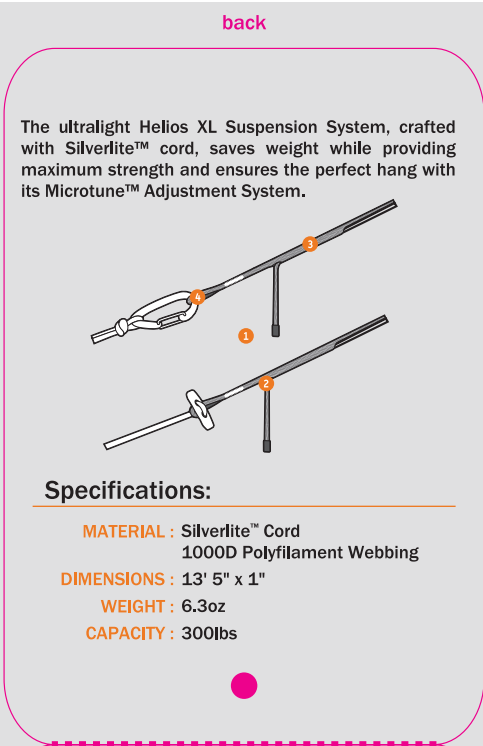

main tag

The ultralight Helios XL Suspension System, crafted with Silverlite™ cord, saves weight while providing maximum strength and ensures the perfect hang with its Microtune™ Adjustment System.

**Specifications:**

- MATERIAL :** Silverlite™ Cord  
1000D Polyfilament Webbing
- DIMENSIONS :** 13' 5" x 1"
- WEIGHT :** 6.3oz
- CAPACITY :** 300lbs

Designed in Asheville, North Carolina, USA

[enonation.com](http://enonation.com)

### Caratteristiche principali:

**MATERIAL:** Silverlite™ Cable  
**Correa multifilamento 1000D**  
**DIMENSIONES:** 4,08m x 2,54cm  
**PESO:** 179g  
**CAPACIDAD:** 136kg