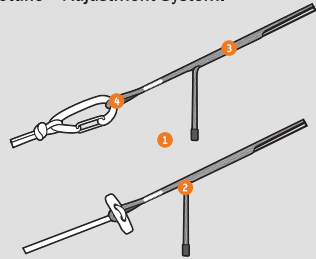

main tag

The ultralight Helios XL Suspension System, crafted with Silverlite™ cord, saves weight while providing maximum strength and ensures the perfect hang with its Microtune™ Adjustment System.

**Specifications:**

- MATERIAL :** Silverlite™ Cord  
1000D Polyfilament Webbing
- DIMENSIONS :** 13' 5" x 1"
- WEIGHT :** 6.3oz
- CAPACITY :** 300lbs

Designed in Asheville, North Carolina, USA

[enonation.com](http://enonation.com)