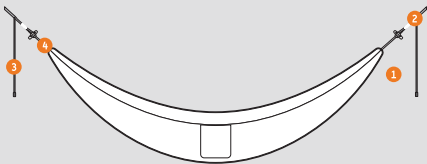

Key Features:

1. 1 Ultimate Adjustment Without the Weight
2. 2 Microtune™ Adjustable System
3. 3 Super Strong Silverlite™ Cord
4. 4 No-Knots-Needed Set Up

back

6

1. 1 Estrema regolabilità con poco peso
2. 2 Sistema regolabile Microtune™
3. 3 Cordone Silverlite™ ultrarresistente
4. 4 Non occorrono nodi per il montaggio