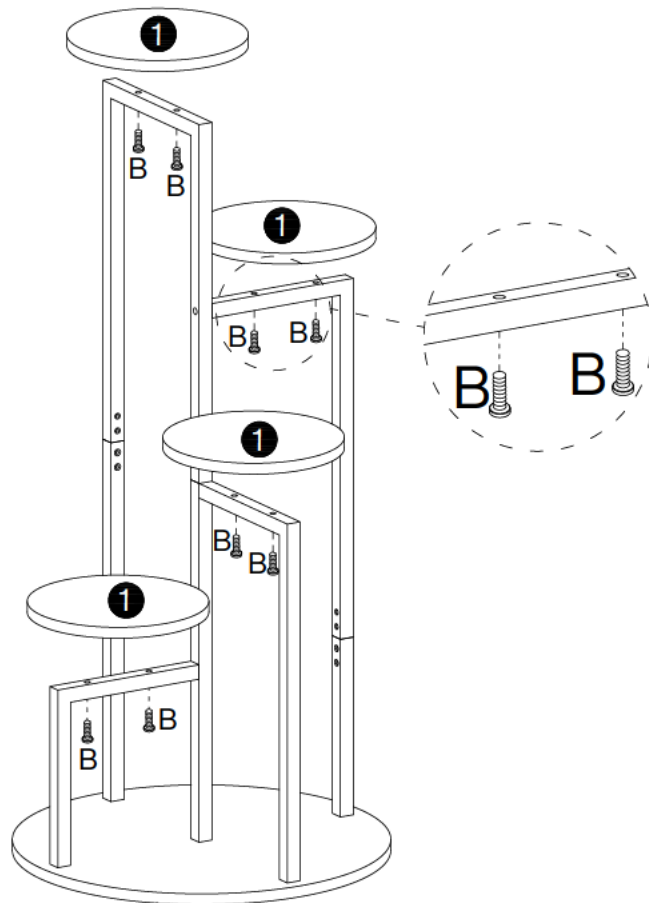

⑧ 1pc

⑨ 1pc

Hardware List

A	X12+1	B	X8+1	C	X5+1	D	X2+1	E	X1	F	X4
M6X12 mm		M6X30 mm		M6X35 mm		M6X40 mm		M4X55 mm		M6XØ20 mm	

1

screw down

A	X4	E	X1
M6X12 mm		M4X55 mm	

2

screw down

A	X4
M6X12 mm	

3

screw down

A	X2
M6X12 mm	

4

screw down

A	X2
M6X12 mm	

5

pre-drill 70% 

D	X1
	
M6X40 mm	

6

pre-drill 70% 

D	X1
	
M6X40 mm	

7

C	X5	F	X4
			
M6X35 mm		M6XØ20 mm	

8

B	X8
	
M6X30 mm	

DESIGNED FOR LIFE

Thank you for your support!