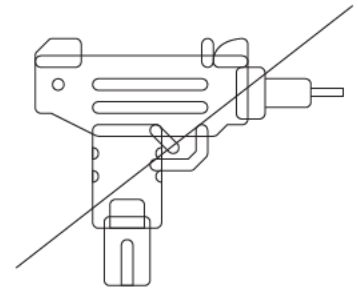

How to Get the Assembly Video

Step 1 Scan the QR code.

Installation Video

Step2 Search with the Model No.
(on the bottom left corner of the title page)

HOGA-U0181

Note: If you can't find the assembly video, please contact us.

We recommend using hand tools for assembly.

If an electric screwdriver is used, reduce power and torque to avoid damage to the product.

⚠ Caution

Make sure all parts are included. Most board parts are labeled or stamped on the raw edge. Contact us for a free replacement if you encounter any damaged or missing parts.