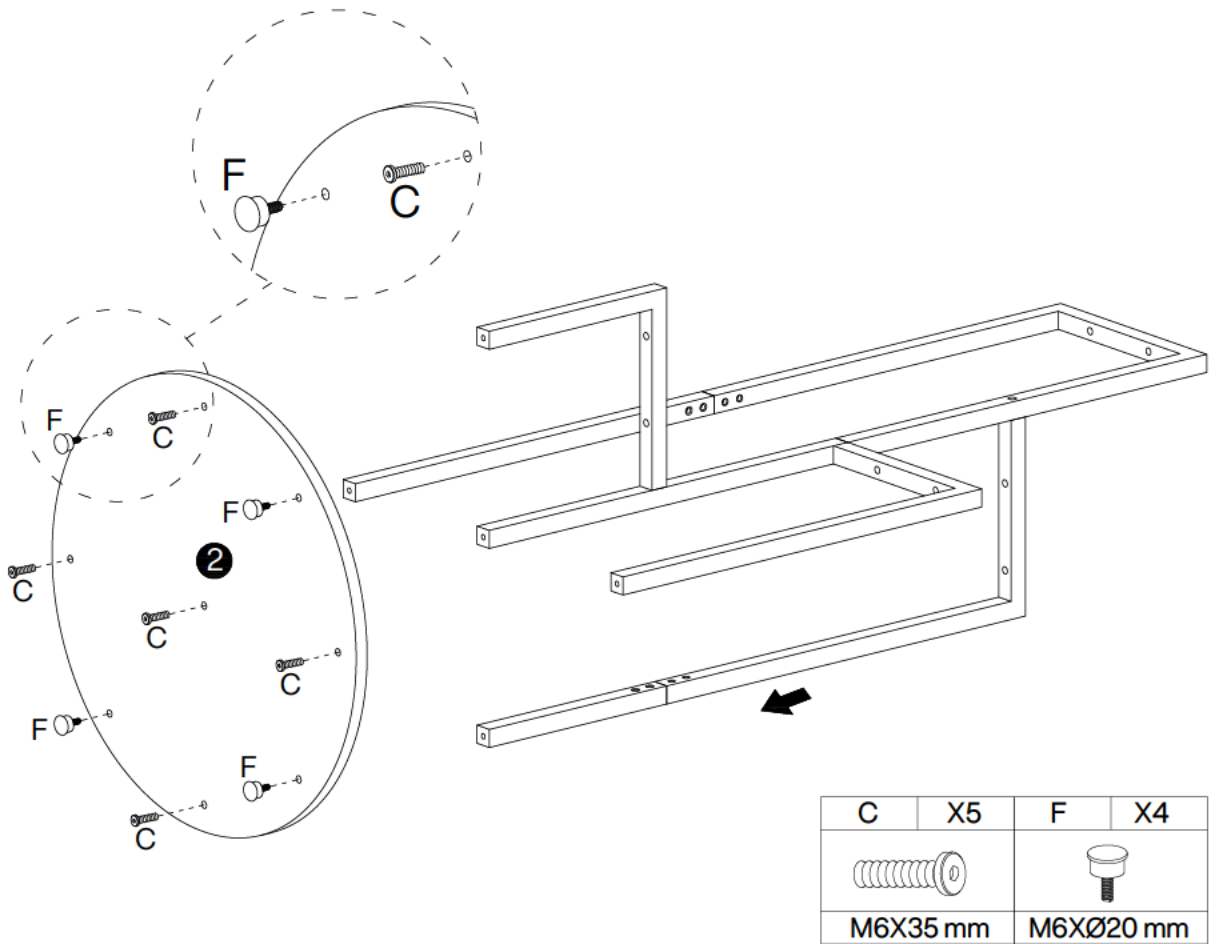

⑧ 1pc

⑨ 1pc

Hardware List

A	X12+1	B	X8+1	C	X5+1	D	X2+1	E	X1	F	X4
M6X12 mm		M6X30 mm		M6X35 mm		M6X40 mm		M4X55 mm		M6XØ20 mm	

1

screw down

A	X4	E	X1
M6X12 mm		M4X55 mm	

2

screw down

A	X4
M6X12 mm	

3

screw down

A	X2
M6X12 mm	

4

screw down

A	X2
M6X12 mm	

5

pre-drill 70% 

D	X1
	
M6X40 mm	

6

pre-drill 70% 

D	X1
	
M6X40 mm	

7

C	X5	F	X4
			
M6X35 mm		M6XØ20 mm	

8

B	X8
	
M6X30 mm	

DESIGNED FOR LIFE

Thank you for your support!