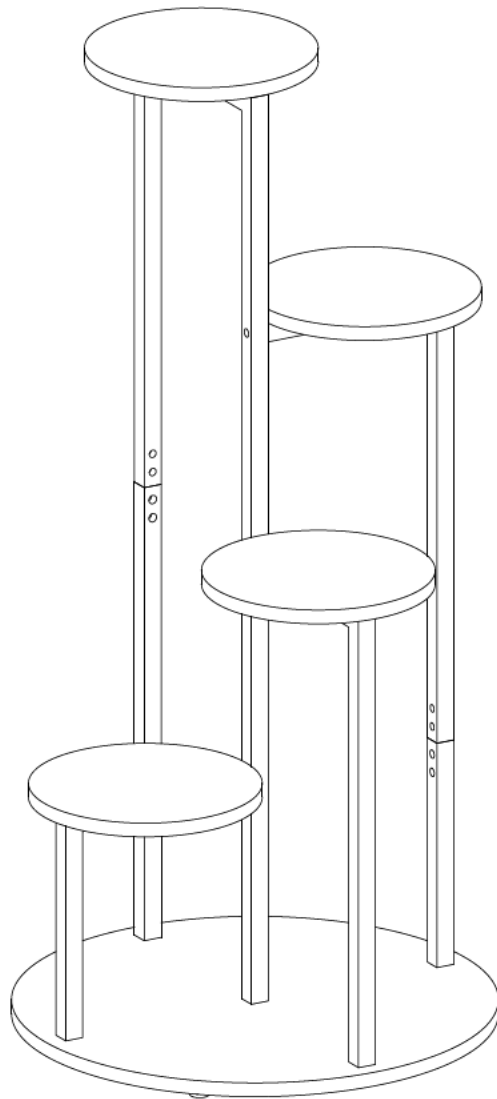

Assembly Instructions

Flower Rack

Model No.
HOGA-U0181
HOGA-U0183

Contact Us

We're here to help you.

Your satisfaction is our top priority. If you encounter any issues with this product, such as missing or damaged parts, we're here to help. Please retain the original packaging and take photos of the packaging and the product, then contact us as soon as possible.

How to Get the Assembly Video

Step 1 Scan the QR code.

Installation Video

Step2 Search with the Model No.
(on the bottom left corner of the title page)

HOGA-U0181

Note: If you can't find the assembly video, please contact us.

8

B	X8
	
M6X30 mm	

DESIGNED FOR LIFE

Thank you for your support!