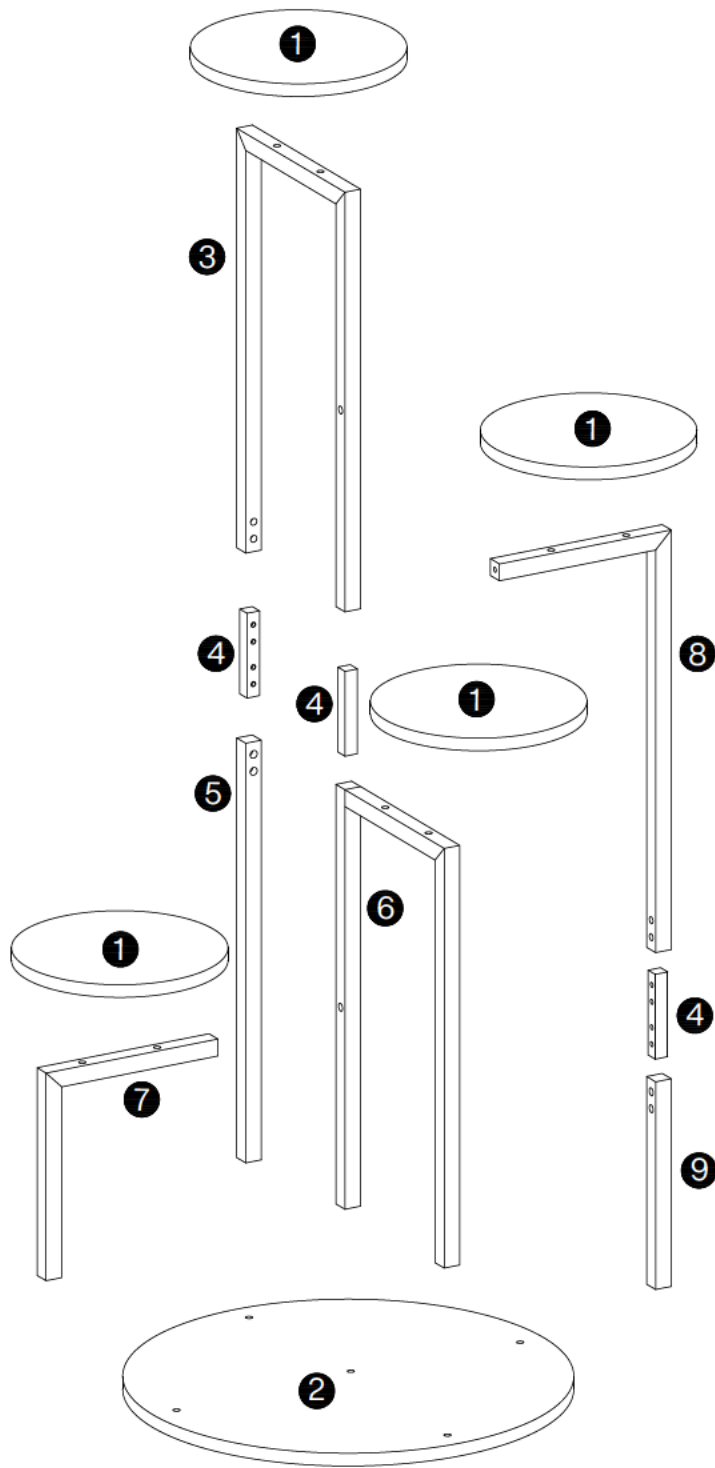

How to Get the Assembly Video

Step 1 Scan the QR code.

Installation Video

Step2 Search with the Model No.
(on the bottom left corner of the title page)

HOGA-U0181

Note: If you can't find the assembly video, please contact us.

We recommend using hand tools for assembly.

If an electric screwdriver is used, reduce power and torque to avoid damage to the product.

⚠ Caution

Make sure all parts are included. Most board parts are labeled or stamped on the raw edge. Contact us for a free replacement if you encounter any damaged or missing parts.

Parts List

① 4 pcs

② 1pc

③ 1pc

④ 3 pcs

⑤ 1pc

⑥ 1pc

⑦ 1pc

⑧ 1pc

⑨ 1pc

Hardware List

A	X12+1	B	X8+1	C	X5+1	D	X2+1	E	X1	F	X4
M6X12 mm		M6X30 mm		M6X35 mm		M6X40 mm		M4X55 mm		M6XØ20 mm	

1

screw down

A	X4	E	X1
M6X12 mm		M4X55 mm	

2