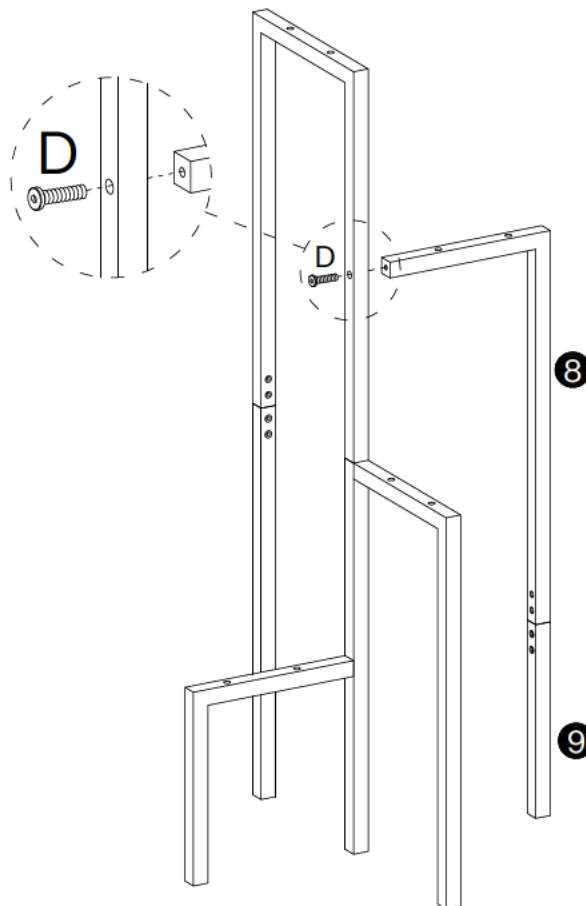

⑧ 1pc

⑨ 1pc

Hardware List

A	X12+1	B	X8+1	C	X5+1	D	X2+1	E	X1	F	X4
M6X12 mm		M6X30 mm		M6X35 mm		M6X40 mm		M4X55 mm		M6XØ20 mm	

1

screw down

A	X4	E	X1
M6X12 mm		M4X55 mm	

2

screw down

A	X4
M6X12 mm	

3

screw down

A	X2
M6X12 mm	

4

screw down

A	X2
M6X12 mm	

5

pre-drill 70% 

D	X1
	
M6X40 mm	

6

pre-drill 70% 

D	X1
	
M6X40 mm	

7

C	X5	F	X4
			
M6X35 mm		M6XØ20 mm	

8

B	X8
	
M6X30 mm	

DESIGNED FOR LIFE

Thank you for your support!