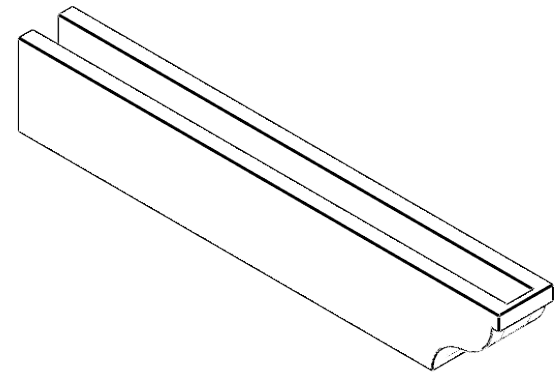

ITEM NUMBER: RFTURO040X06000X36000X006GAR00RCPR

4"W X 6"H X 36"L TIMBERTHANE ROUGH CEDAR GARNER FAUX WOOD OPEN RAFTER TAIL, 6"L END, PRIMED TAN

SIDE PROFILE

FRONT PROFILE

ISOMETRIC

GENERATED DATE : 03/02/2023

EKENA MILLWORK
2300 WEST MAIN ST.
CLARKSVILLE, TX 75426
TOLL FREE: 866-607-0453
WWW.EKENAMILLWORK.COM

NOTES

1. INSTALLATION TO BE COMPLETED IN ACCORDANCE WITH MANUFACTURER'S SPECIFICATIONS.
2. DRAWING MAY NOT BE TO SCALE
3. THIS DRAWING IS INTENDED FOR DESIGN AND PLANNING PURPOSES ONLY.
4. ALL INFORMATION CONTAINED HEREIN WAS CURRENT AT THE TIME OF DEVELOPMENT BUT MUST BE REVIEWED AND APPROVED BY THE PRODUCT MANUFACTURER TO BE CONSIDERED ACCURATE.
5. TIMBERTHANE ARCHITECTURAL PRODUCTS ARE MADE FROM HIGH DENSITY URETHANE AND COME FACTORY PRIMED