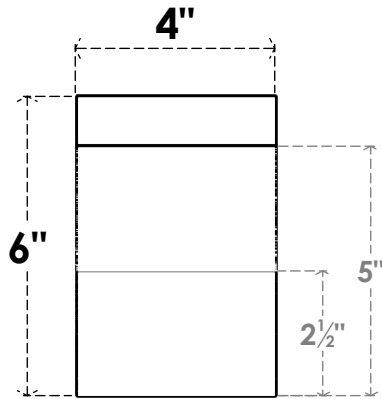

ITEM NUMBER: RFTURO040X06000X36000X006GAR00RCPR

4"W X 6"H X 36"L TIMBERTHANE ROUGH CEDAR GARNER FAUX WOOD OPEN RAFTER TAIL, 6"L END, PRIMED TAN

SIDE PROFILE

FRONT PROFILE

ISOMETRIC

GENERATED DATE : 03/02/2023