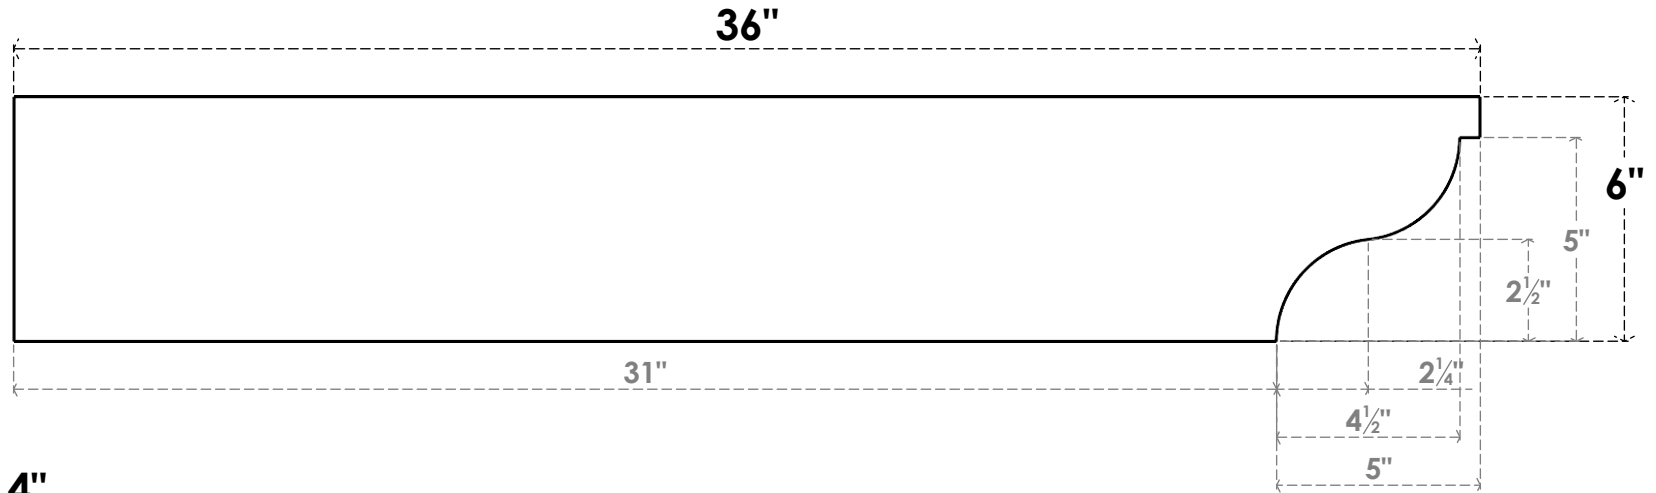

ITEM NUMBER: RFTURO040X06000X36000X006GAR00RCPR

4"W X 6"H X 36"L TIMBERTHANE ROUGH CEDAR GARNER FAUX WOOD OPEN RAFTER TAIL, 6"L END, PRIMED TAN

SIDE PROFILE

FRONT PROFILE

ISOMETRIC

GENERATED DATE : 03/02/2023