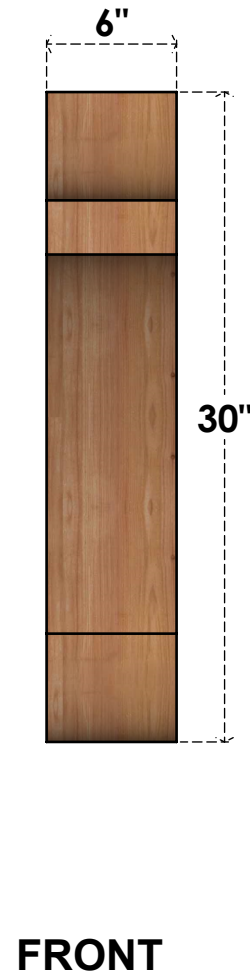

# BRC06X22X30OLY00RWR

6"W X 22"D X 30"H OLYMPIC ROUGH SAWN BRACE, WESTERN RED CEDAR

EKENA MILLWORK  
 2300 WEST MAIN ST.  
 CLARKSVILLE, TX 75426  
 TOLL FREE: 866-607-0453  
 WWW.EKENAMILLWORK.COM

### NOTES

1. INSTALLATION TO BE COMPLETED IN ACCORDANCE WITH MANUFACTURER'S SPECIFICATIONS.
2. DRAWING MAY NOT BE TO SCALE
3. THIS DRAWING IS INTENDED FOR DESIGN AND PLANNING PURPOSES ONLY.
4. ALL INFORMATION CONTAINED HEREIN WAS CURRENT AT THE TIME OF DEVELOPMENT BUT MUST BE REVIEWED AND APPROVED BY THE PRODUCT MANUFACTURER TO BE CONSIDERED ACCURATE.
5. PRODUCTS ARE NOT KILN DRIED. THIS ITEM IS UNIQUE AND WILL CONTAIN THE NATURAL VARIATIONS THAT THE WOOD SPECIES OFFERS. THIS MAY RESULT IN VARIATIONS UP TO 1/4"