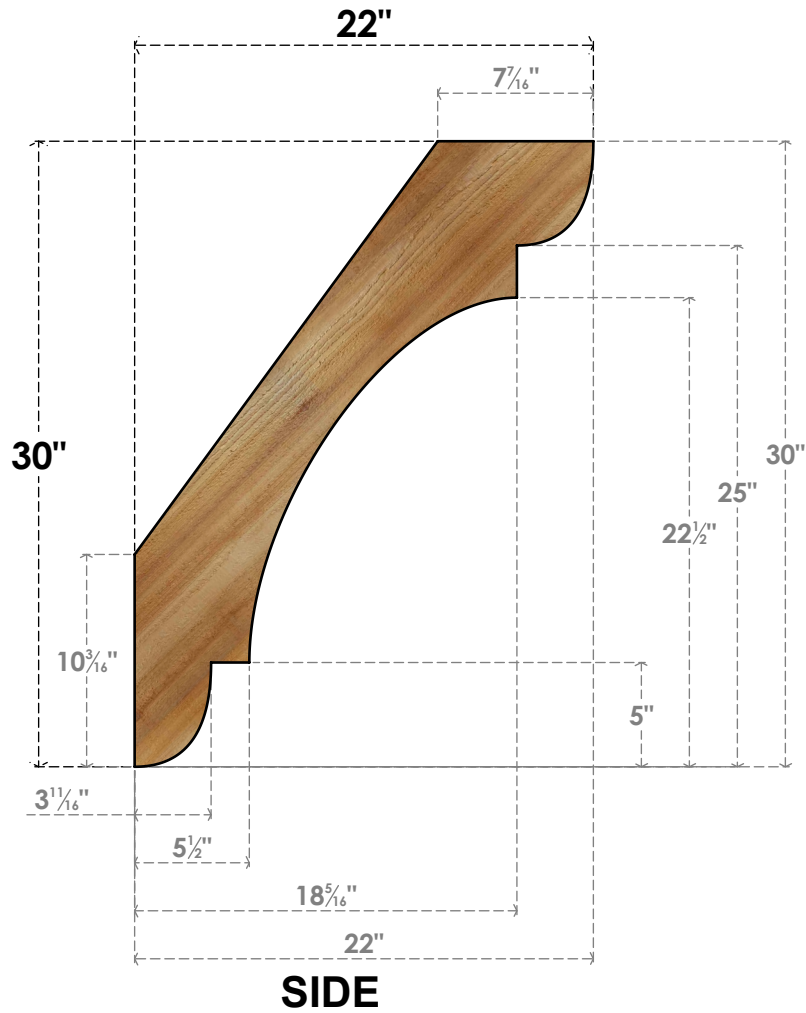

# BRC06X22X30OLY00RWR

6"W X 22"D X 30"H OLYMPIC ROUGH SAWN BRACE, WESTERN RED CEDAR

EKENA MILLWORK  
 2300 WEST MAIN ST.  
 CLARKSVILLE, TX 75426  
 TOLL FREE: 866-607-0453  
 WWW.EKENAMILLWORK.COM