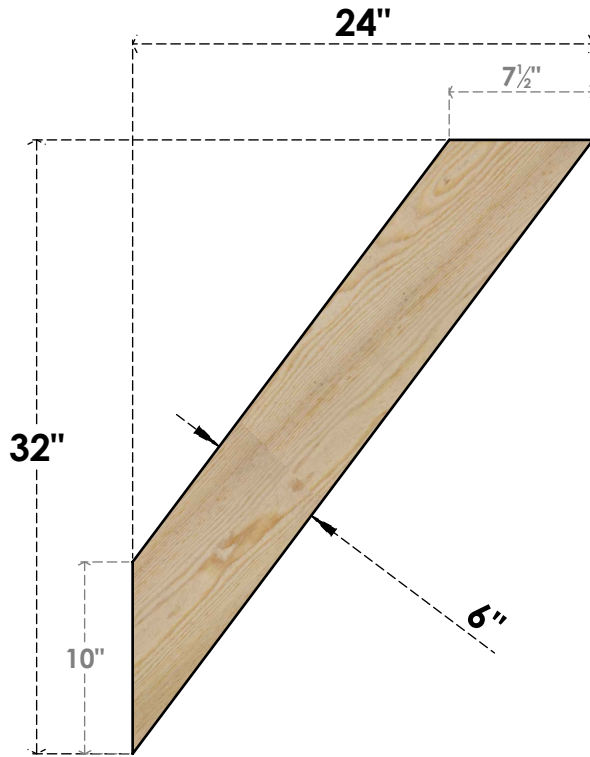

BRC06X24X32TRA00RDF

6"W X 24"D X 32"H TRADITIONAL ROUGH SAWN BRACE, DOUGLAS FIR

SIDE

FRONT

EKENA MILLWORK
2300 WEST MAIN ST.
CLARKSVILLE, TX 75426
TOLL FREE: 866-607-0453
WWW.EKENAMILLWORK.COM

NOTES

1. INSTALLATION TO BE COMPLETED IN ACCORDANCE WITH MANUFACTURER'S SPECIFICATIONS.
2. DRAWING MAY NOT BE TO SCALE
3. THIS DRAWING IS INTENDED FOR DESIGN AND PLANNING PURPOSES ONLY.
4. ALL INFORMATION CONTAINED HEREIN WAS CURRENT AT THE TIME OF DEVELOPMENT BUT MUST BE REVIEWED AND APPROVED BY THE PRODUCT MANUFACTURER TO BE CONSIDERED ACCURATE.
5. PRODUCTS ARE NOT KILN DRIED. THIS ITEM IS UNIQUE AND WILL CONTAIN THE NATURAL VARIATIONS THAT THE WOOD SPECIES OFFERS. THIS MAY RESULT IN VARIATIONS UP TO 1/4"