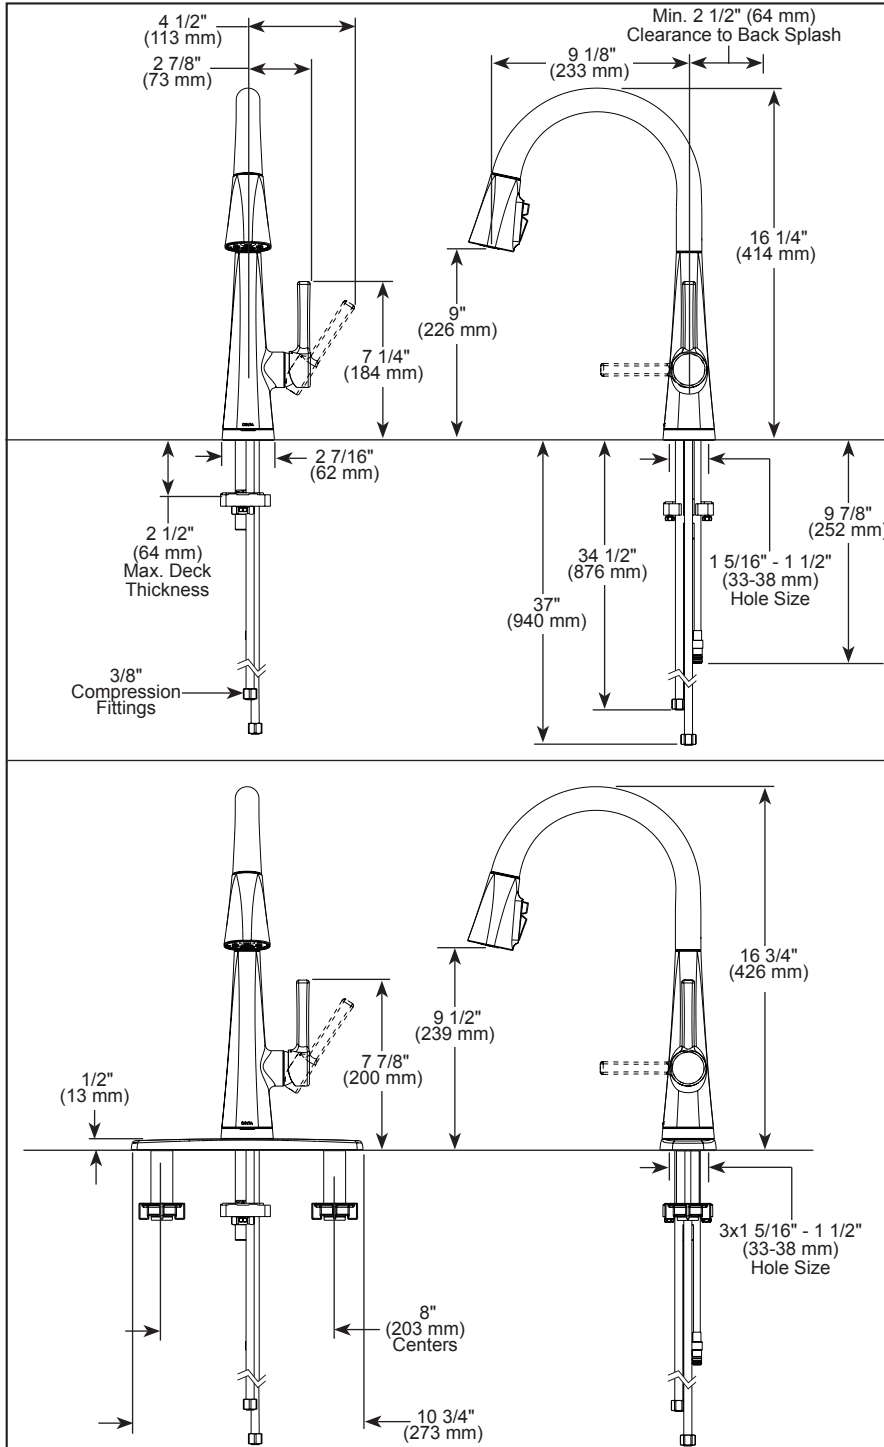

COMPLIES WITH:

- ASME A112.18.1 / CSA B125.1
- ICC/ANSI A117.1- Valve control only

▲ Designate proper finish suffix

Delta Faucet Company reserves the right (1) to make changes in specifications and materials, and (2) to change or discontinue models, both without notice or obligation. Dimensions are for reference only. See current full-line price book or www.deltafaucet.com for finish options and product availability.

DSP-K-19802TLZ-DST Rev. A

Delta Faucet Company

55 E. 111th Street, Carmel, IN 46280
350 South Edgeware Road, St. Thomas, ON N5P 4L1
© 2024 Delta Faucet Company