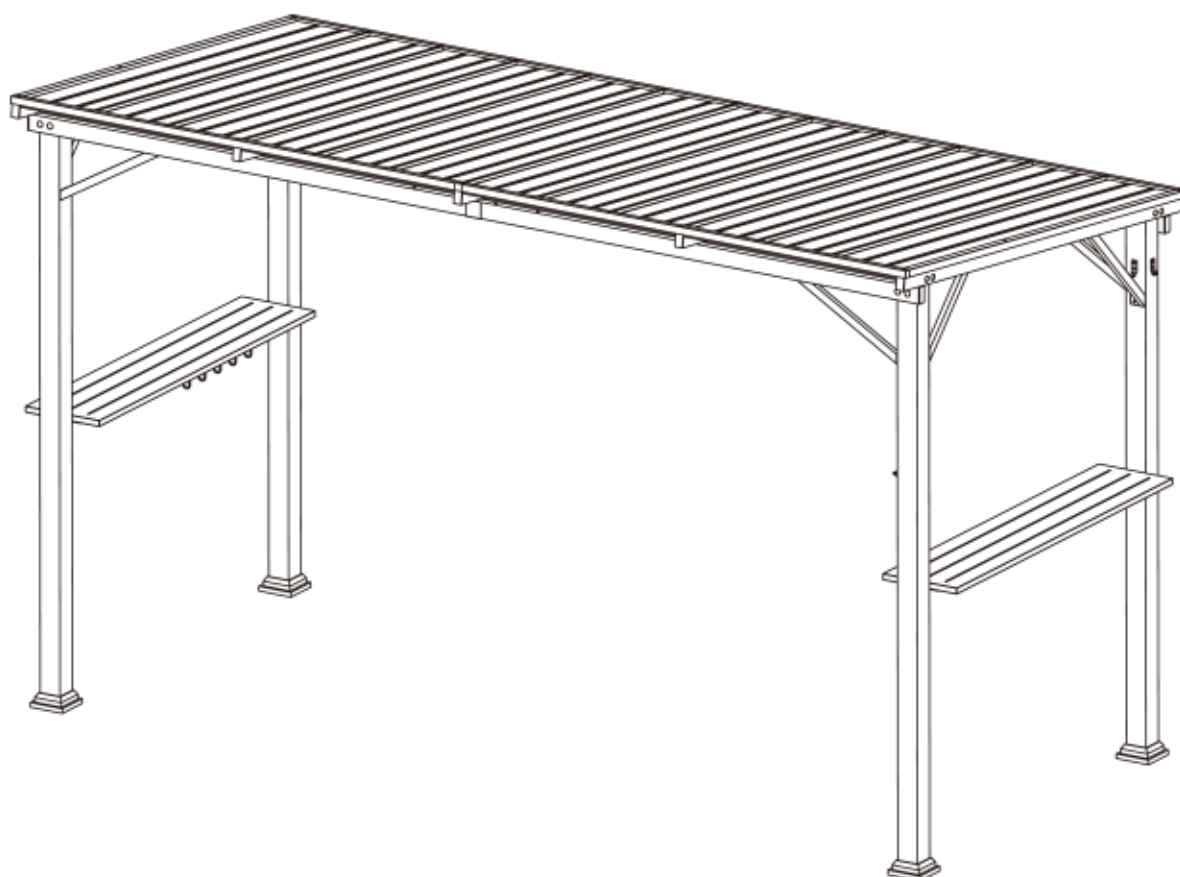

MODEL:IG10600166-612-WLYN

OWNER'S MANUAL

6'x12' Hard Top Grill Gazebo

TABLE OF CONTENTS

ASSEMBLY GUIDE.....	02
USING YOUR PRODUCT.....	03

May 15, 2025

QUESTIONS?

E-mail: Support@coveredoutdoor.com