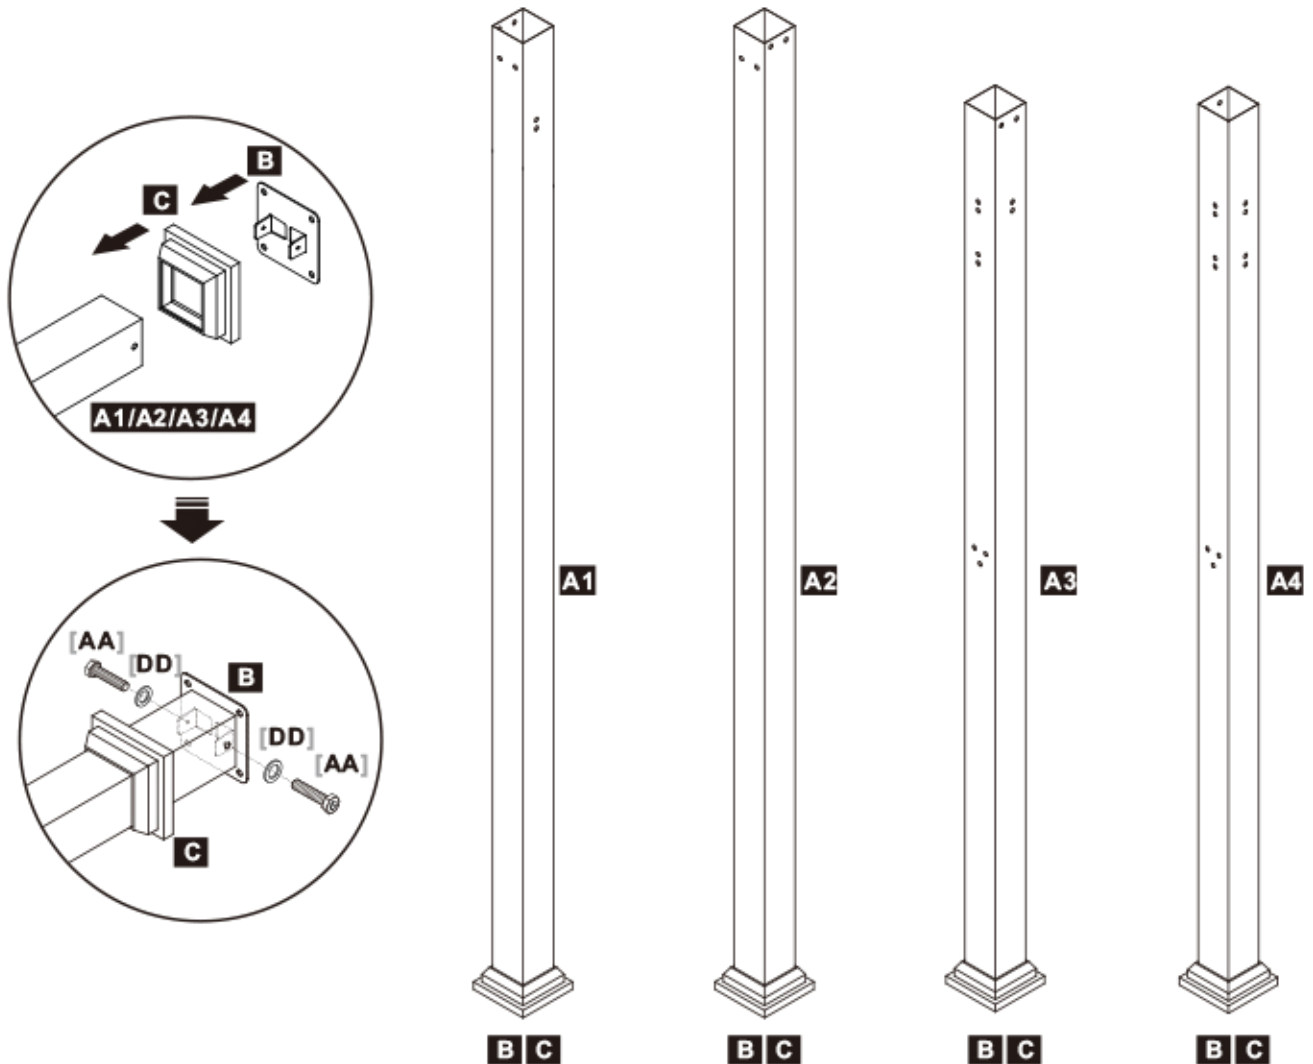

ASSEMBLY INSTRUCTIONS

•Please carefully unpack each of the components and hardware. check the components against the parts list and make sure there are no missing parts. lay pieces on cardboard or a soft mat to help protect the pieces from scratches.

⚠ CAUTION

Watch for sharp edges when handling the pieces, wear gloves to avoid injury.

- •For ease of assembly, it is recommended to have 3 or more people and allow enough time to completely finish the assembly. assembly can take 6-8 hours. a step-ladder is required for assembly (not included).
- •Follow step by step instructions, and follow all safety warnings provided with your tools.
- •DO NOT tighten screws until all the screws and washers are properly installed. Tighten screws securely, do not over tighten.
- •Gazebo should not be used in inclement weather and high winds.

STEP 01#

Slide foot base **B** and foot cover **C** onto post **A1**. Use two (2) **[AA]** bolts and two (2) **[DD]** flat washers to attach foot base **B** to post **A1**. Repeat with posts **A2, A3** and **A4**.

[AA] x8

[DD] x8