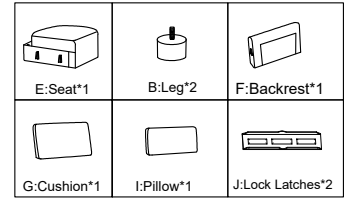

INSTRUCTIONS

BY-MD-701-CDY

Components

MD-86009 OTT		MD-86009-ARM				
 A : Ottoman Seat*1	 B : Leg*4	 C:Left Arm*1	 D:Right Arm*1			
MD-86009-SD-LAF		MD-86009-SD-RAF				
 E : LAF Seat*1	 B:Leg*4	 K:RAF Seat*1	 B:Leg*4			
 G:Cushion*1	 I:Pillow*1	 M:Cushion*1	 N:Pillow*1			
 F:LAF Backrest*1	 J:Lock Latches*2	 L:RAF Backrest*1	 J:Lock Latches*2			
MD-86009-MID						
 O: MID Seat*1	 B:Leg*4	 P:MID Backrest*1	 Q:Cushion*1	 J:Lock Latches*2		
MD-86009-OTT						
	<table border="1" style="margin-left: auto; margin-right: auto;"> <tr> <td style="text-align: center;"> A:Seat*1</td> <td style="text-align: center;"> B:Leg*4</td> </tr> </table>				 A:Seat*1	 B:Leg*4
 A:Seat*1	 B:Leg*4					
Assembly Step						
 <p>The parts inside</p>						

MD-86009-ARM

Assembly Step

Please take out legs from the LAF & RAF package

MD-86009-SD-LAF

Assembly Steps 1

The parts inside

If backrest is not in line with seat please try to reverse direction

MD-86009-SD-RAF

Assembly Steps 1

The parts inside

If backrest is not in line with seat please try to reverse direction

Assembly Steps 2

MD-86009-MID

Assembly Steps 1

The parts inside

If backrest is not in line with seat please try to reverse direction