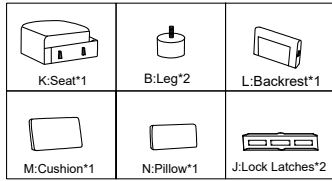

INSTRUCTIONS

BY-MD-701-CDY

Components

MD-86009 OTT		MD-86009-ARM				
 A : Ottoman Seat*1	 B : Leg*4	 C:Left Arm*1	 D:Right Arm*1			
MD-86009-SD-LAF		MD-86009-SD-RAF				
 E : LAF Seat*1	 B:Leg*4	 K:RAF Seat*1	 B:Leg*4			
 G:Cushion*1	 I:Pillow*1	 M:Cushion*1	 N:Pillow*1			
 F:LAF Backrest*1	 J:Lock Latches*2	 L:RAF Backrest*1	 J:Lock Latches*2			
MD-86009-MID						
 O: MID Seat*1	 B:Leg*4	 P:MID Backrest*1	 Q:Cushion*1	 J:Lock Latches*2		
MD-86009-OTT						
	<table border="1" style="margin-left: auto; margin-right: auto;"> <tr> <td style="text-align: center;"> A:Seat*1</td> <td style="text-align: center;"> B:Leg*4</td> </tr> </table>				 A:Seat*1	 B:Leg*4
 A:Seat*1	 B:Leg*4					
Assembly Step						
 <p>The parts inside</p>						

MD-86009-ARM

Assembly Step

Please take out legs from the LAF & RAF package

MD-86009-SD-LAF

Assembly Steps 1

The parts inside

If backrest is not in line with seat please try to reverse direction

MD-86009-SD-RAF

Assembly Steps 1

The parts inside

If backrest is not in line with seat please try to reverse direction

Assembly Steps 2

MD-86009-MID

Assembly Steps 1

The parts inside

If backrest is not in line with seat please try to reverse direction