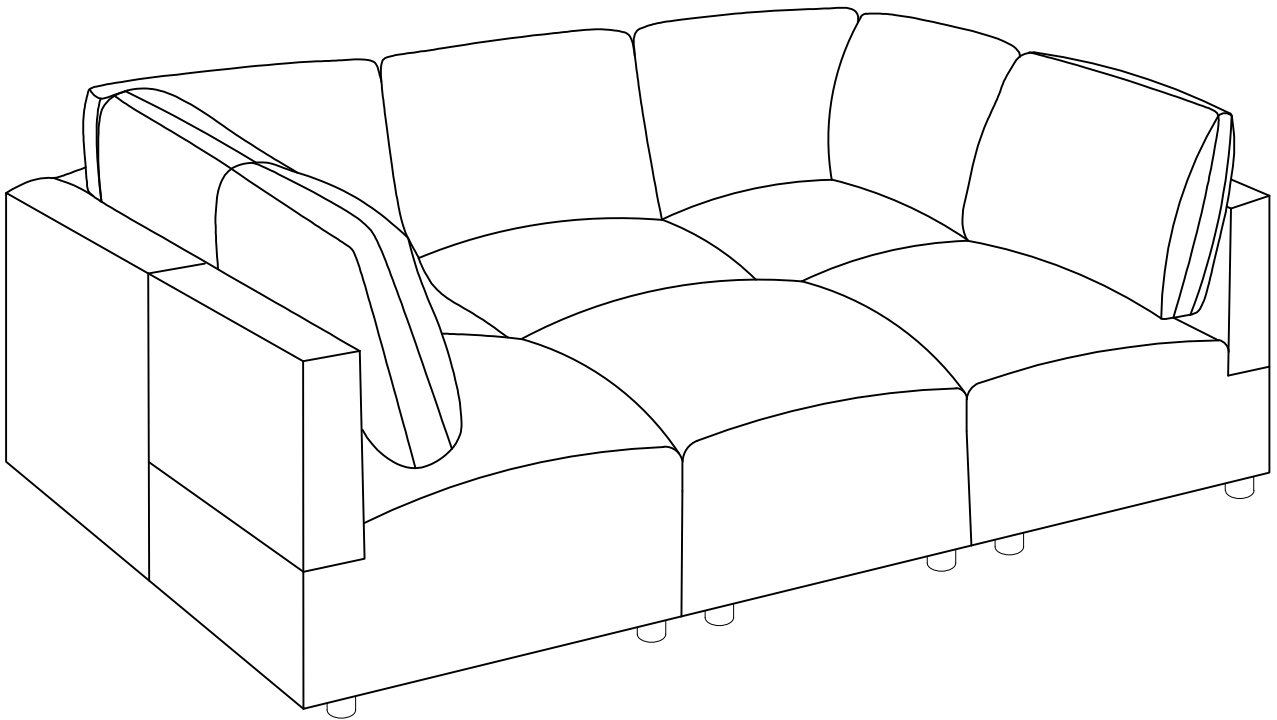

INSTRUCTIONS

BY-MD-701-CDY

Components

MD-86009 OTT		MD-86009-ARM				
 A : Ottoman Seat*1	 B : Leg*4	 C:Left Arm*1	 D:Right Arm*1			
MD-86009-SD-LAF		MD-86009-SD-RAF				
 E : LAF Seat*1	 B:Leg*4	 K:RAF Seat*1	 B:Leg*4			
 G:Cushion*1	 I:Pillow*1	 M:Cushion*1	 N:Pillow*1			
 F:LAF Backrest*1	 J:Lock Latches*2	 L:RAF Backrest*1	 J:Lock Latches*2			
MD-86009-MID						
 O: MID Seat*1	 B:Leg*4	 P:MID Backrest*1	 Q:Cushion*1	 J:Lock Latches*2		
MD-86009-OTT						
	<table border="1" style="margin-left: auto; margin-right: auto;"> <tr> <td style="text-align: center;"> A:Seat*1</td> <td style="text-align: center;"> B:Leg*4</td> </tr> </table>				 A:Seat*1	 B:Leg*4
 A:Seat*1	 B:Leg*4					
Assembly Step						
 <p>The parts inside</p>						

MD-86009-ARM

Assembly Step

Please take out legs from the LAF & RAF package

MD-86009-SD-LAF

Assembly Steps 1

The parts inside

If backrest is not in line with seat please try to reverse direction

MD-86009-SD-RAF

Assembly Steps 1

The parts inside

If backrest is not in line with seat please try to reverse direction

Assembly Steps 2

MD-86009-MID

Assembly Steps 1

The parts inside

If backrest is not in line with seat please try to reverse direction