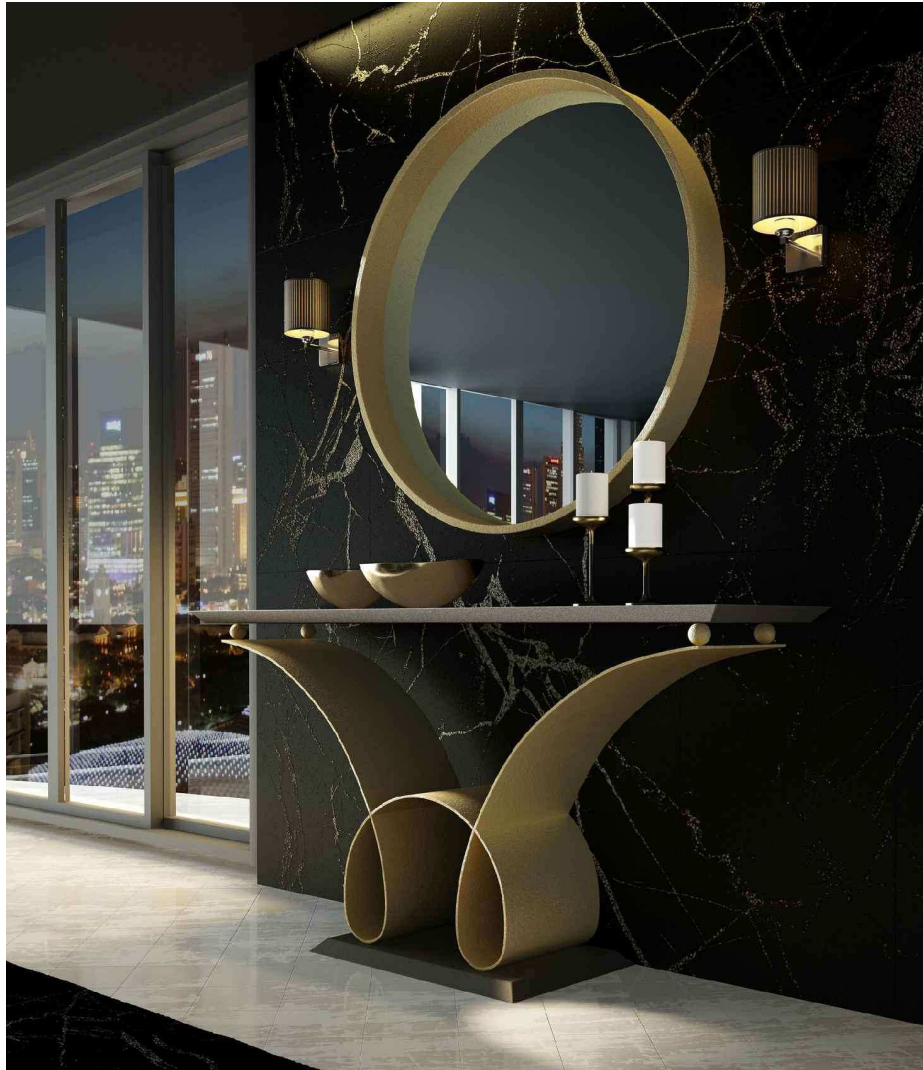

Ref: 40230
Ref: 42316-18
Ref: 42338-40
Ref: 42333-35
Ref: 42342-45
Ref: 42320-22
Ref: 42347-50

franco furniture

HANDCRAFTED IN SPAIN • SINCE 1984

AZKARY 2 COLLECTION CII.13
CONSOLAS MX32, MX33, MX41,
MX84, MX85, MX86, MX87, MX88,
MX89, MX90, MX91